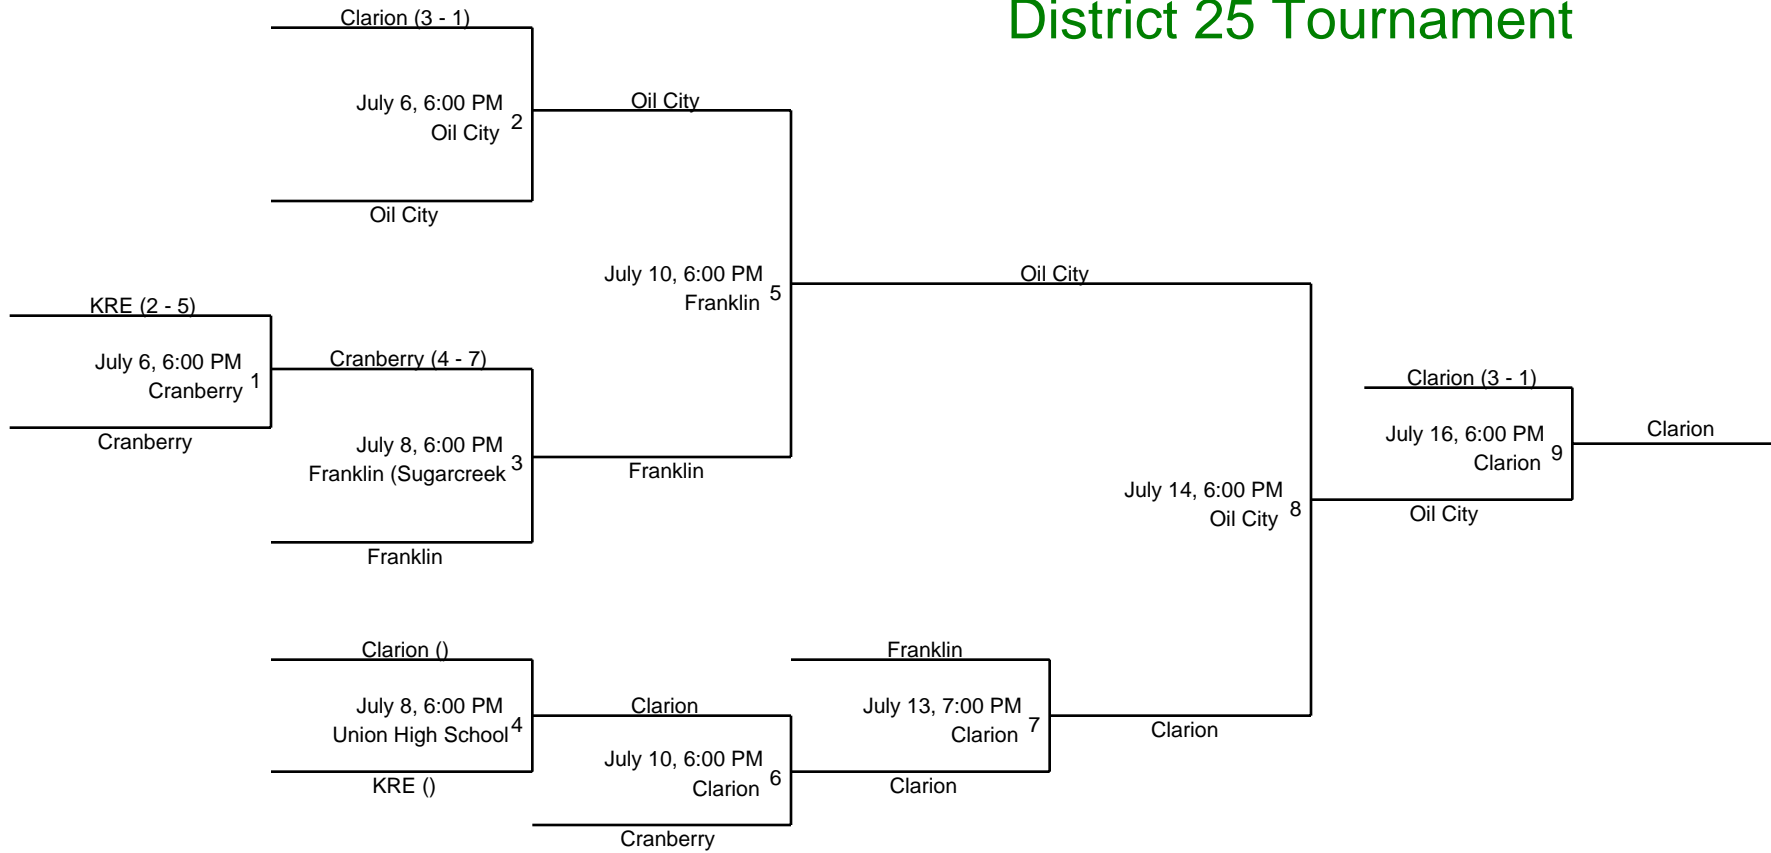

2004 13-14 Junior League District 25 Tournament

Teams Draw for seed