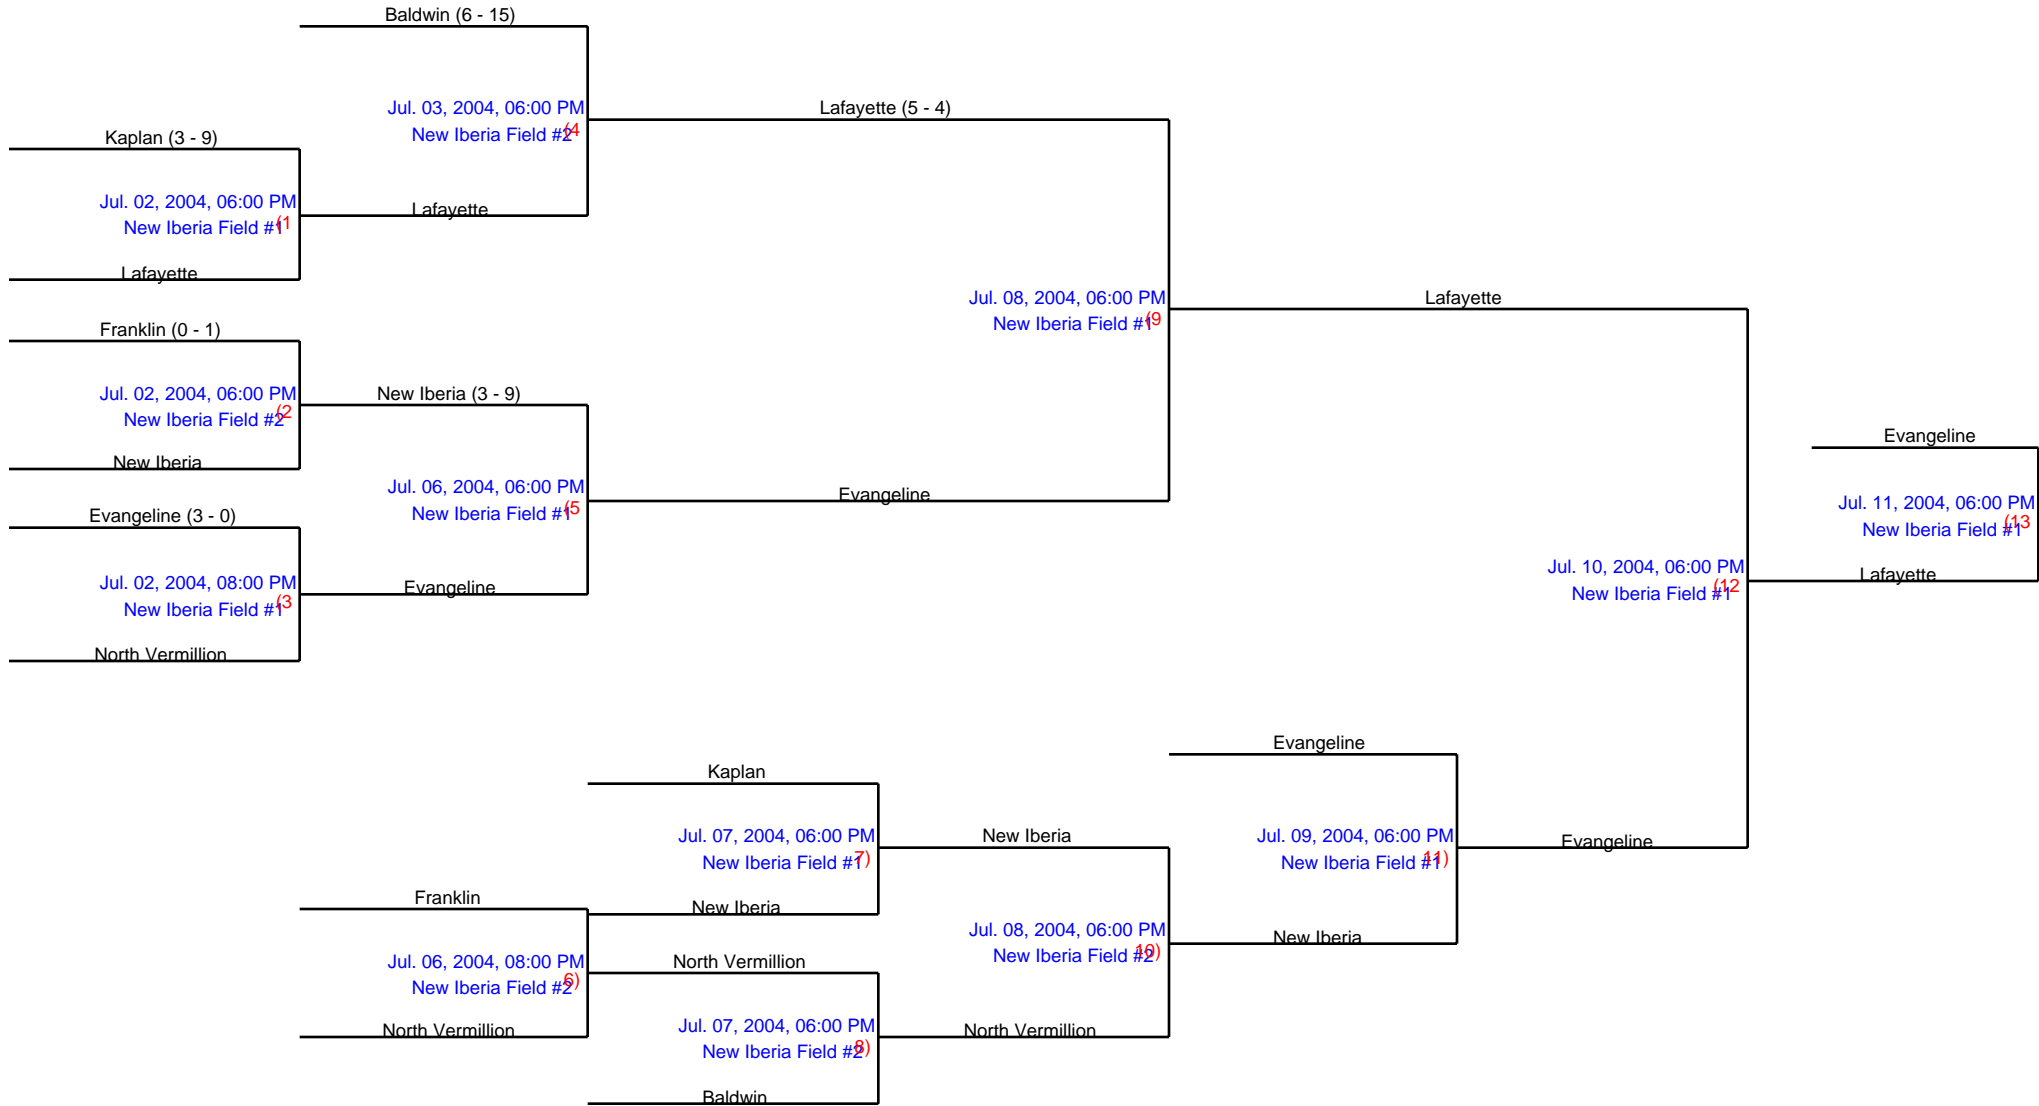

DISTRICT 1 LOUISIANA
 11 - 12 BASEBALL
 Host: New Iberia LL
 Tournament Director: Craig Duhon
 Phone: 337.365.1492

Evangeline
