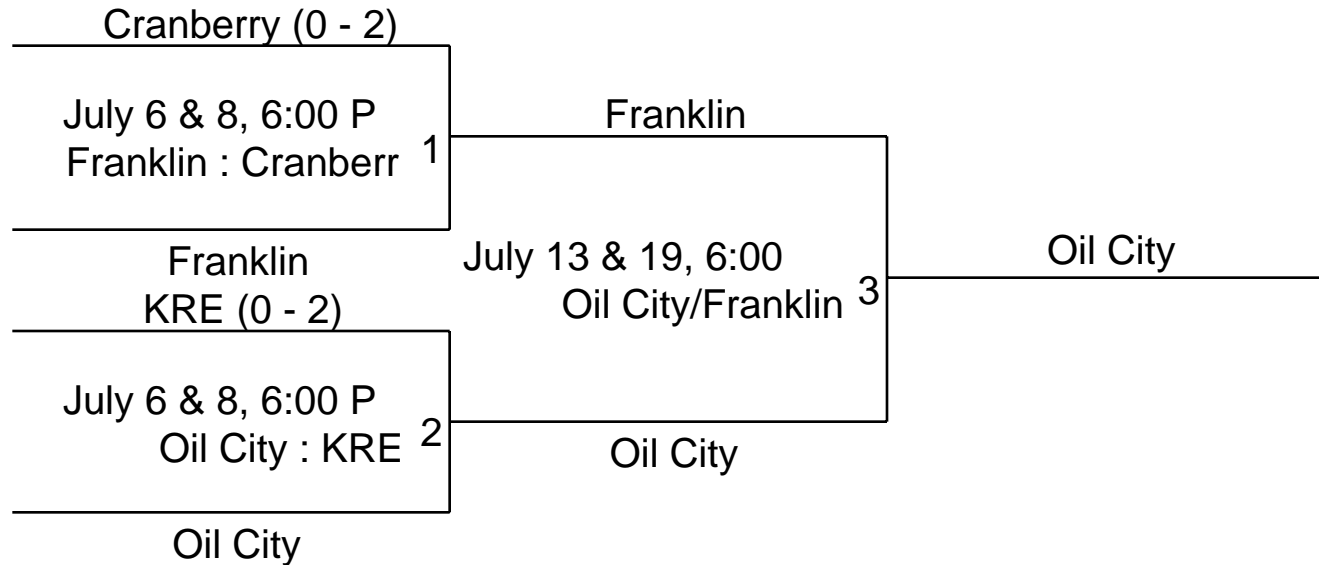

2004 15-16 Senior League District 25 Tournament

1st Game
Franklin 14 Cranberry 2
2nd Game
Franklin 8 Cranberry 2

1st Game
Oil City 10 KRE 0
Oil City 13 KRE 4

Game 1
Oil City 5 Franklin 4
Game 2
Oil City 8 Franklin 2