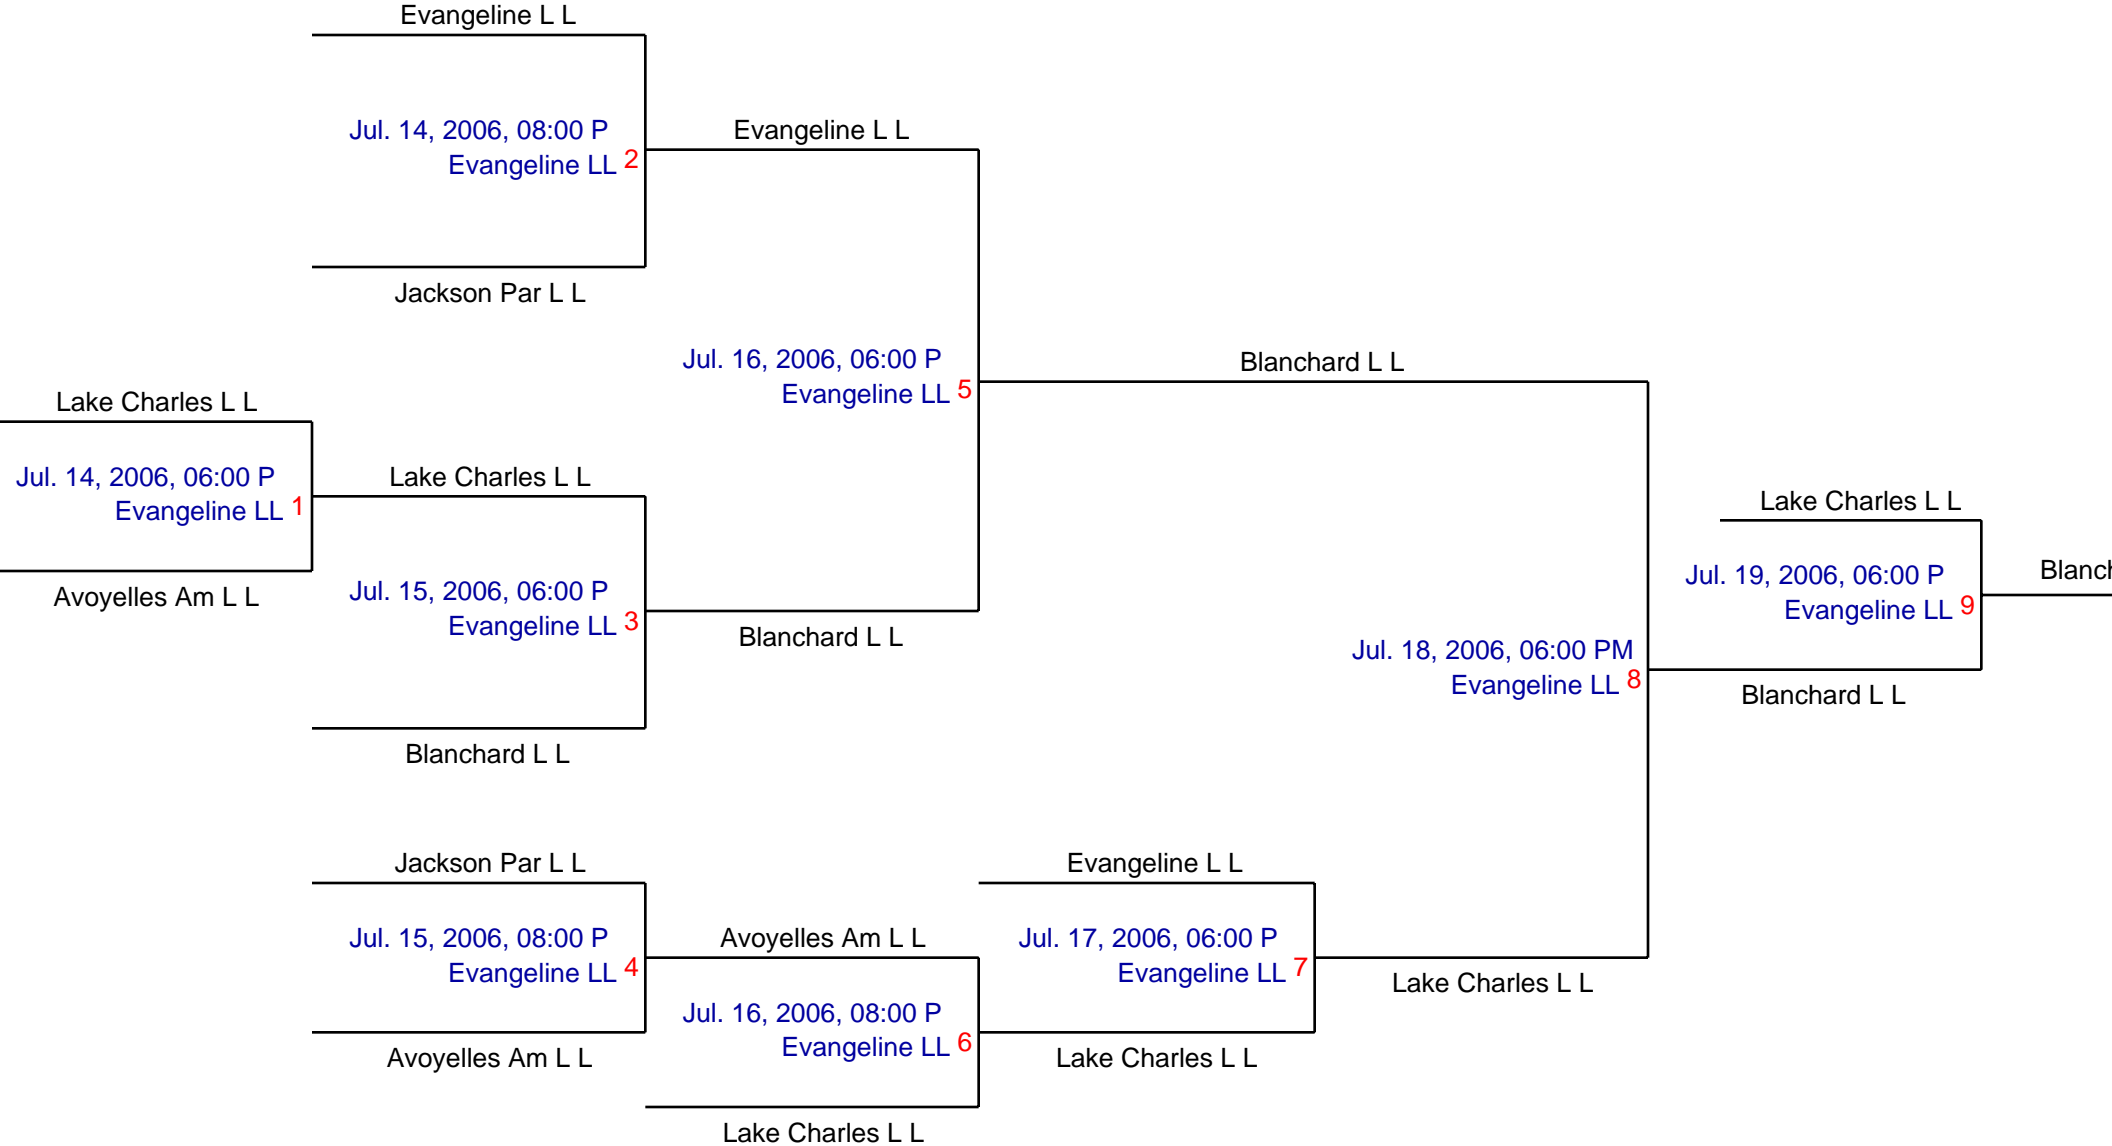

LOUISIANA STATE 9-10 SOFTBALL

Date Drawn 4/29/06

HOST: Evangeline Little League
New Iberia, LA
Start Date July 14, 2006
Tournament Director Billie Mellon ADA
Home 337.369.6200 Cell 337.256.2663

hard L L