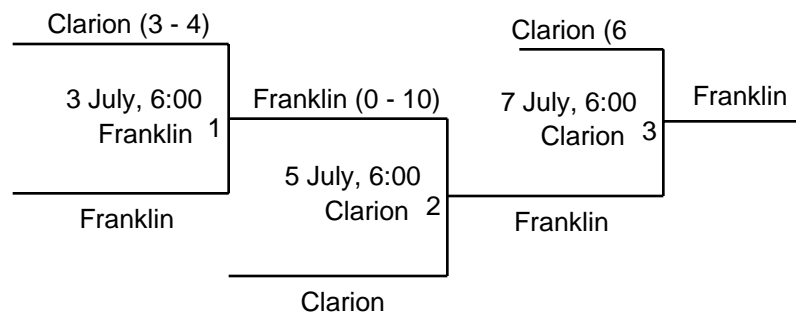

Pennsylvania District 25
Little League Majors Softball
Tournament 2007

updated results may be found at:
www.eteamz.com/padistrict25