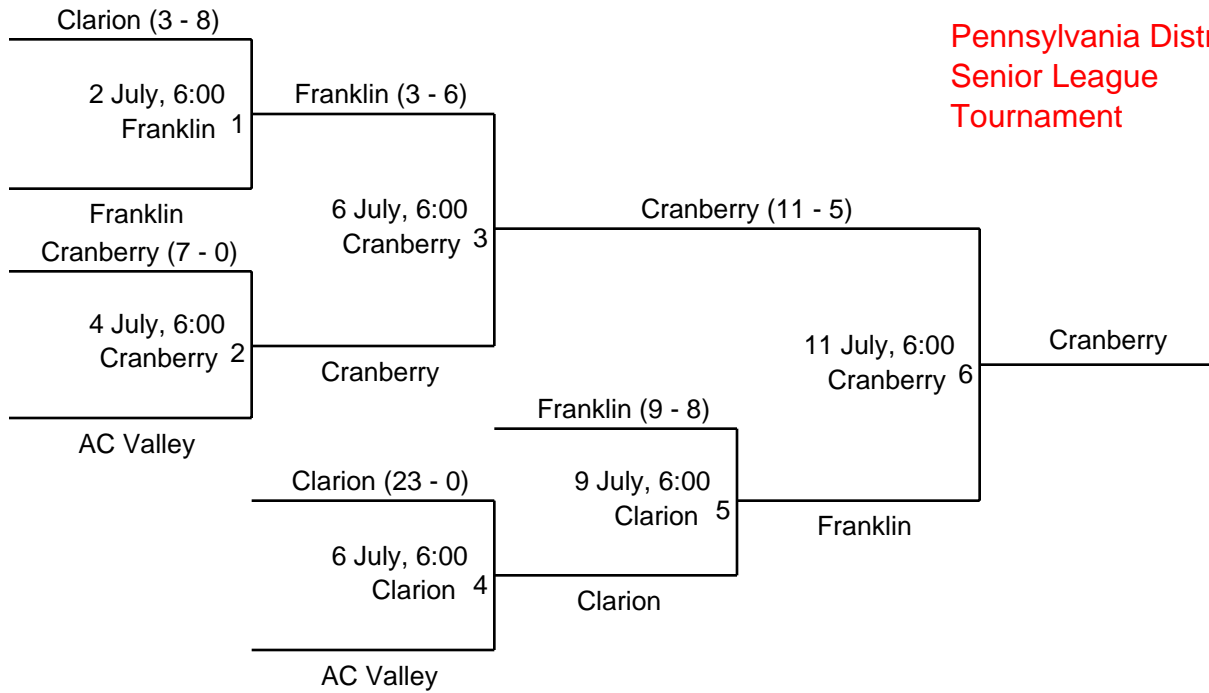

Pennsylvania District 25
Senior League
Tournament

updated results may be found at:
www.eteamz.com/padistrict25