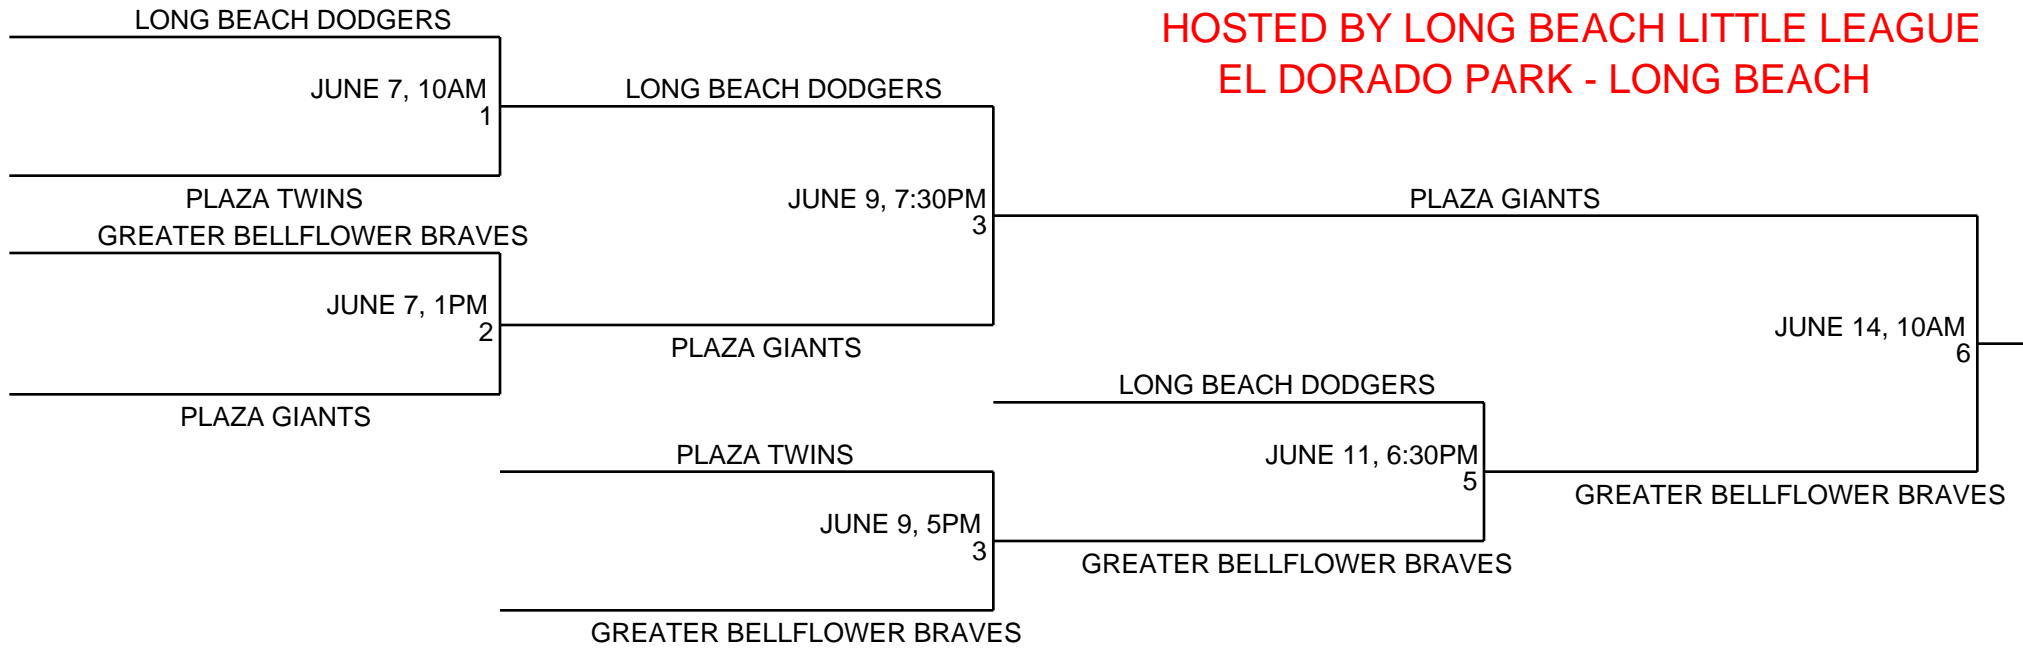

2008 DISTRICT 38
 SENIOR TOURNAMENT OF CHAMPIONS
 HOSTED BY LONG BEACH LITTLE LEAGUE
 EL DORADO PARK - LONG BEACH

GREATER BELLFLOWER BRAVES

JUNE 16, 6:30PM

7

GREATER BELLFLOWER BRAVES

PLAZA GIANTS