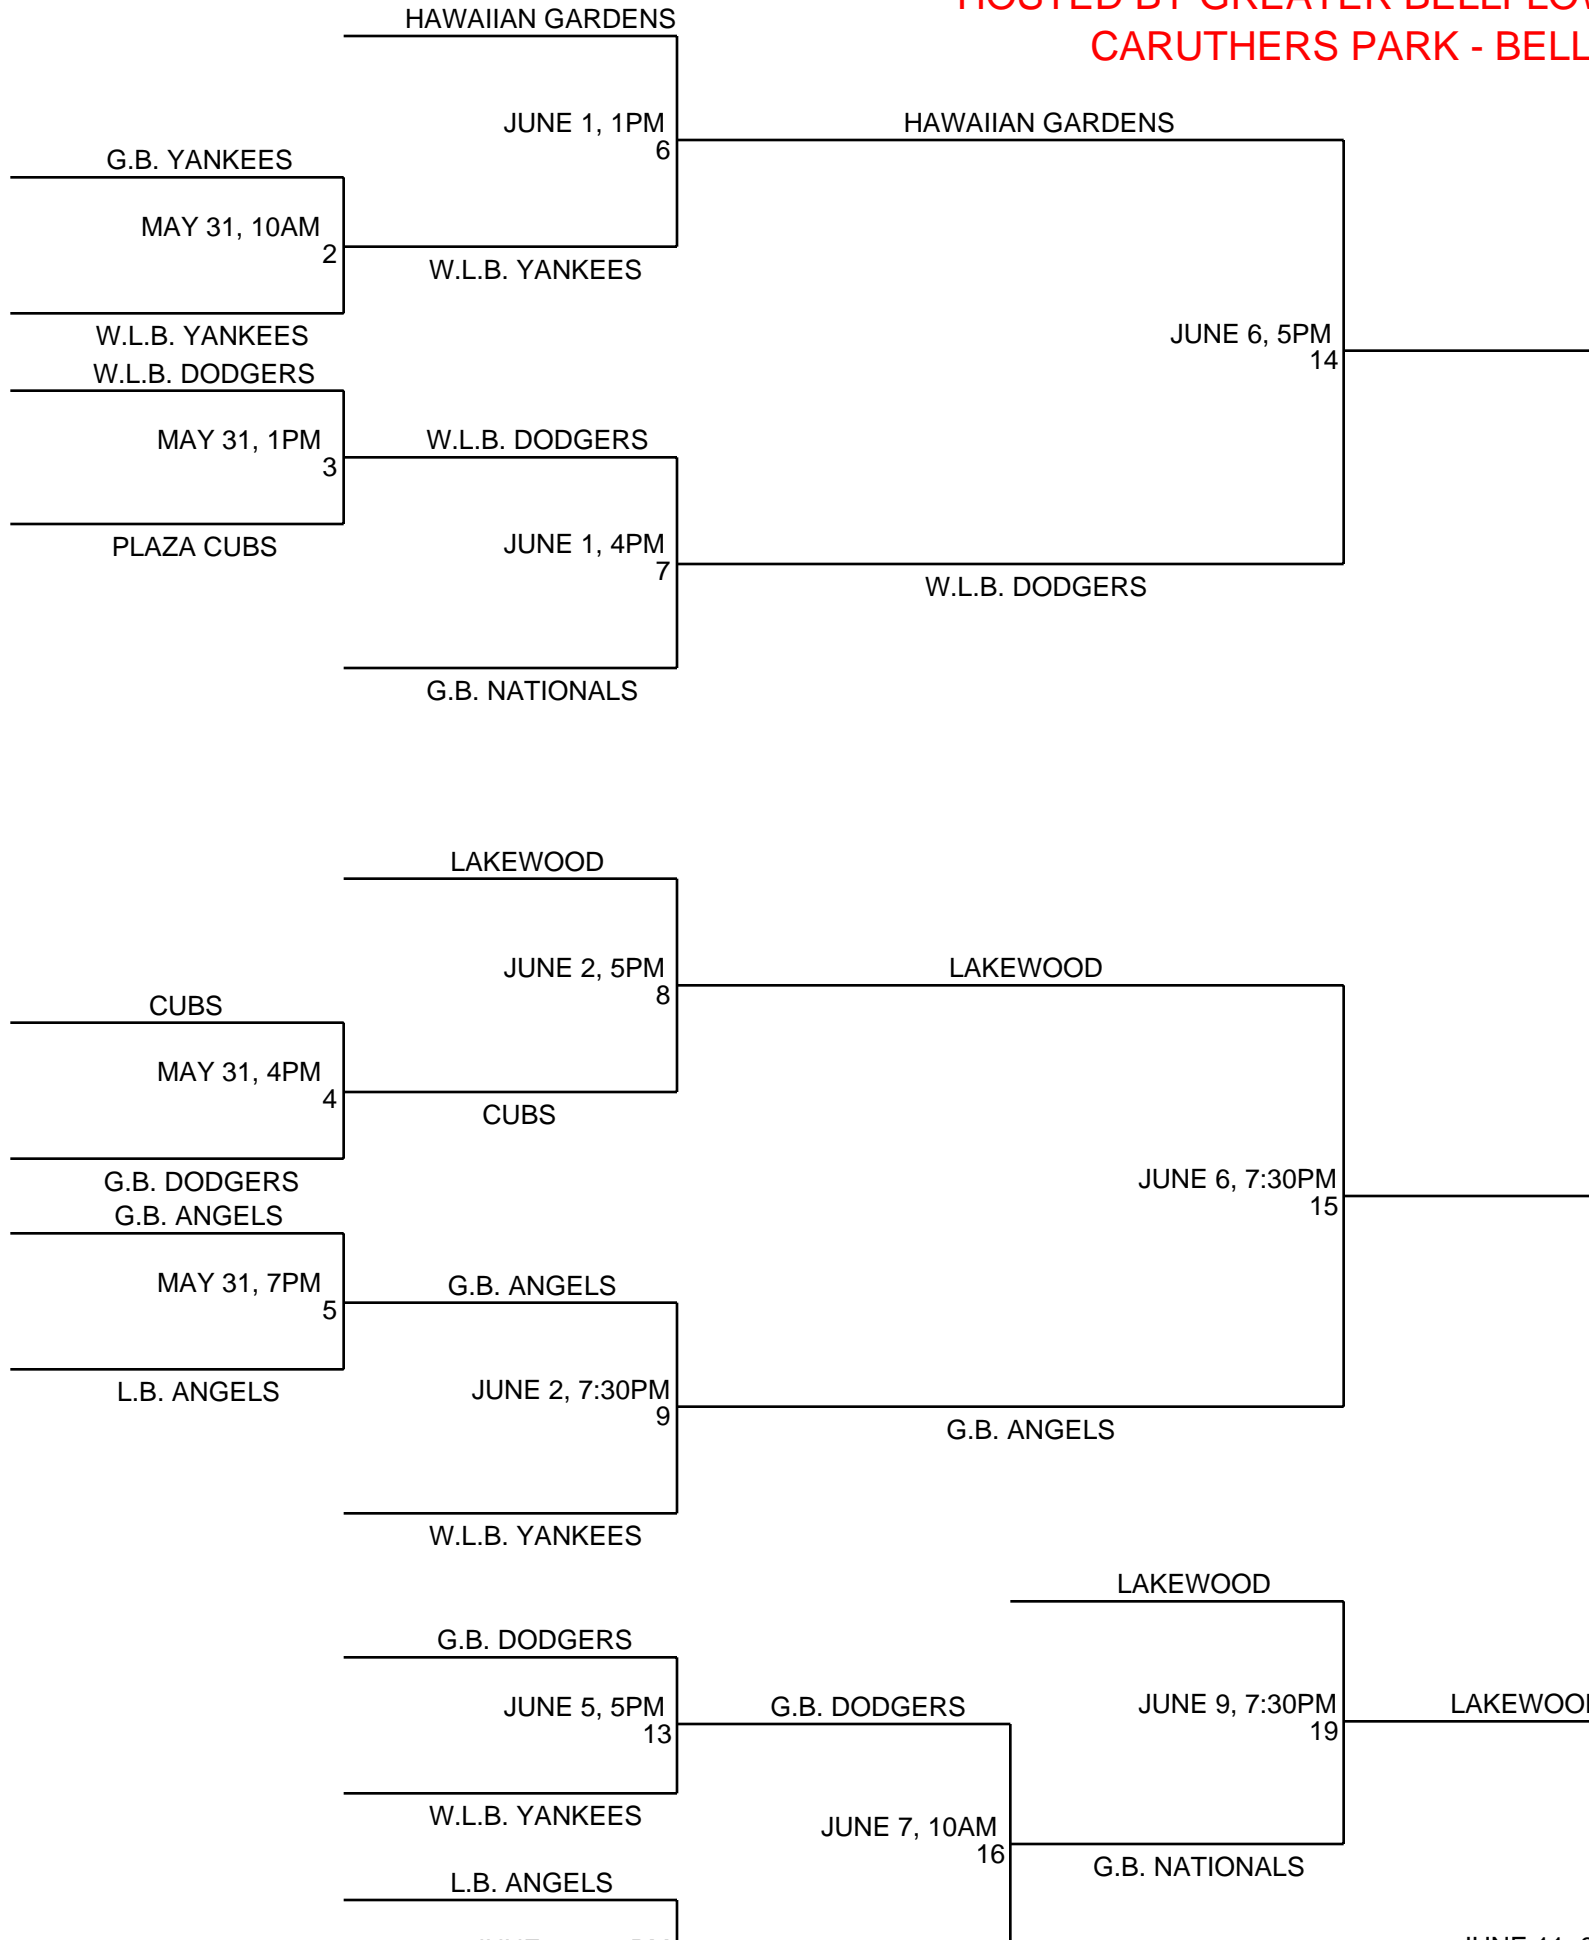

2008 DISTRICT 38
 JUNIOR TOURNAMENT OF C
 HOSTED BY GREATER BELLFLOW
 CARUTHERS PARK - BELL

CHAMPIONS
SUMMER LITTLE LEAGUE
FLOWER

W.L.B. DODGERS

JUNE 10, 6:30PM
20

G.B. ANGELS

G.B. ANGELS

JUNE 14, 10AM
23

G.B. ANGELS