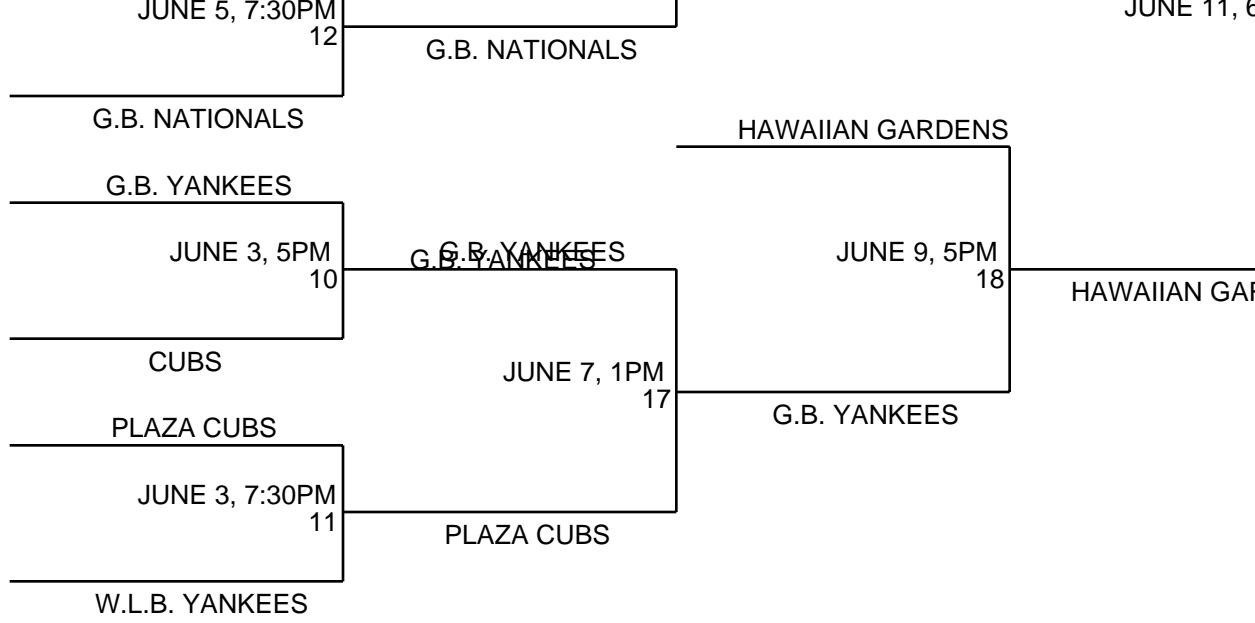

2008 DISTRICT 38
 JUNIOR TOURNAMENT OF C
 HOSTED BY GREATER BELLFLOW
 CARUTHERS PARK - BELL

CHAMPIONS
SUMMER LITTLE LEAGUE
FLOWER

W.L.B. DODGERS

JUNE 10, 6:30PM
20

G.B. ANGELS

G.B. ANGELS

JUNE 14, 10AM
23

G.B. ANGELS

W.L.B. DODGERS

JUNE 13, 6:30PM
22

HAWAIIAN GARDENS

D

6:30PM

HAWAIIAN GARDENS

GARDENS