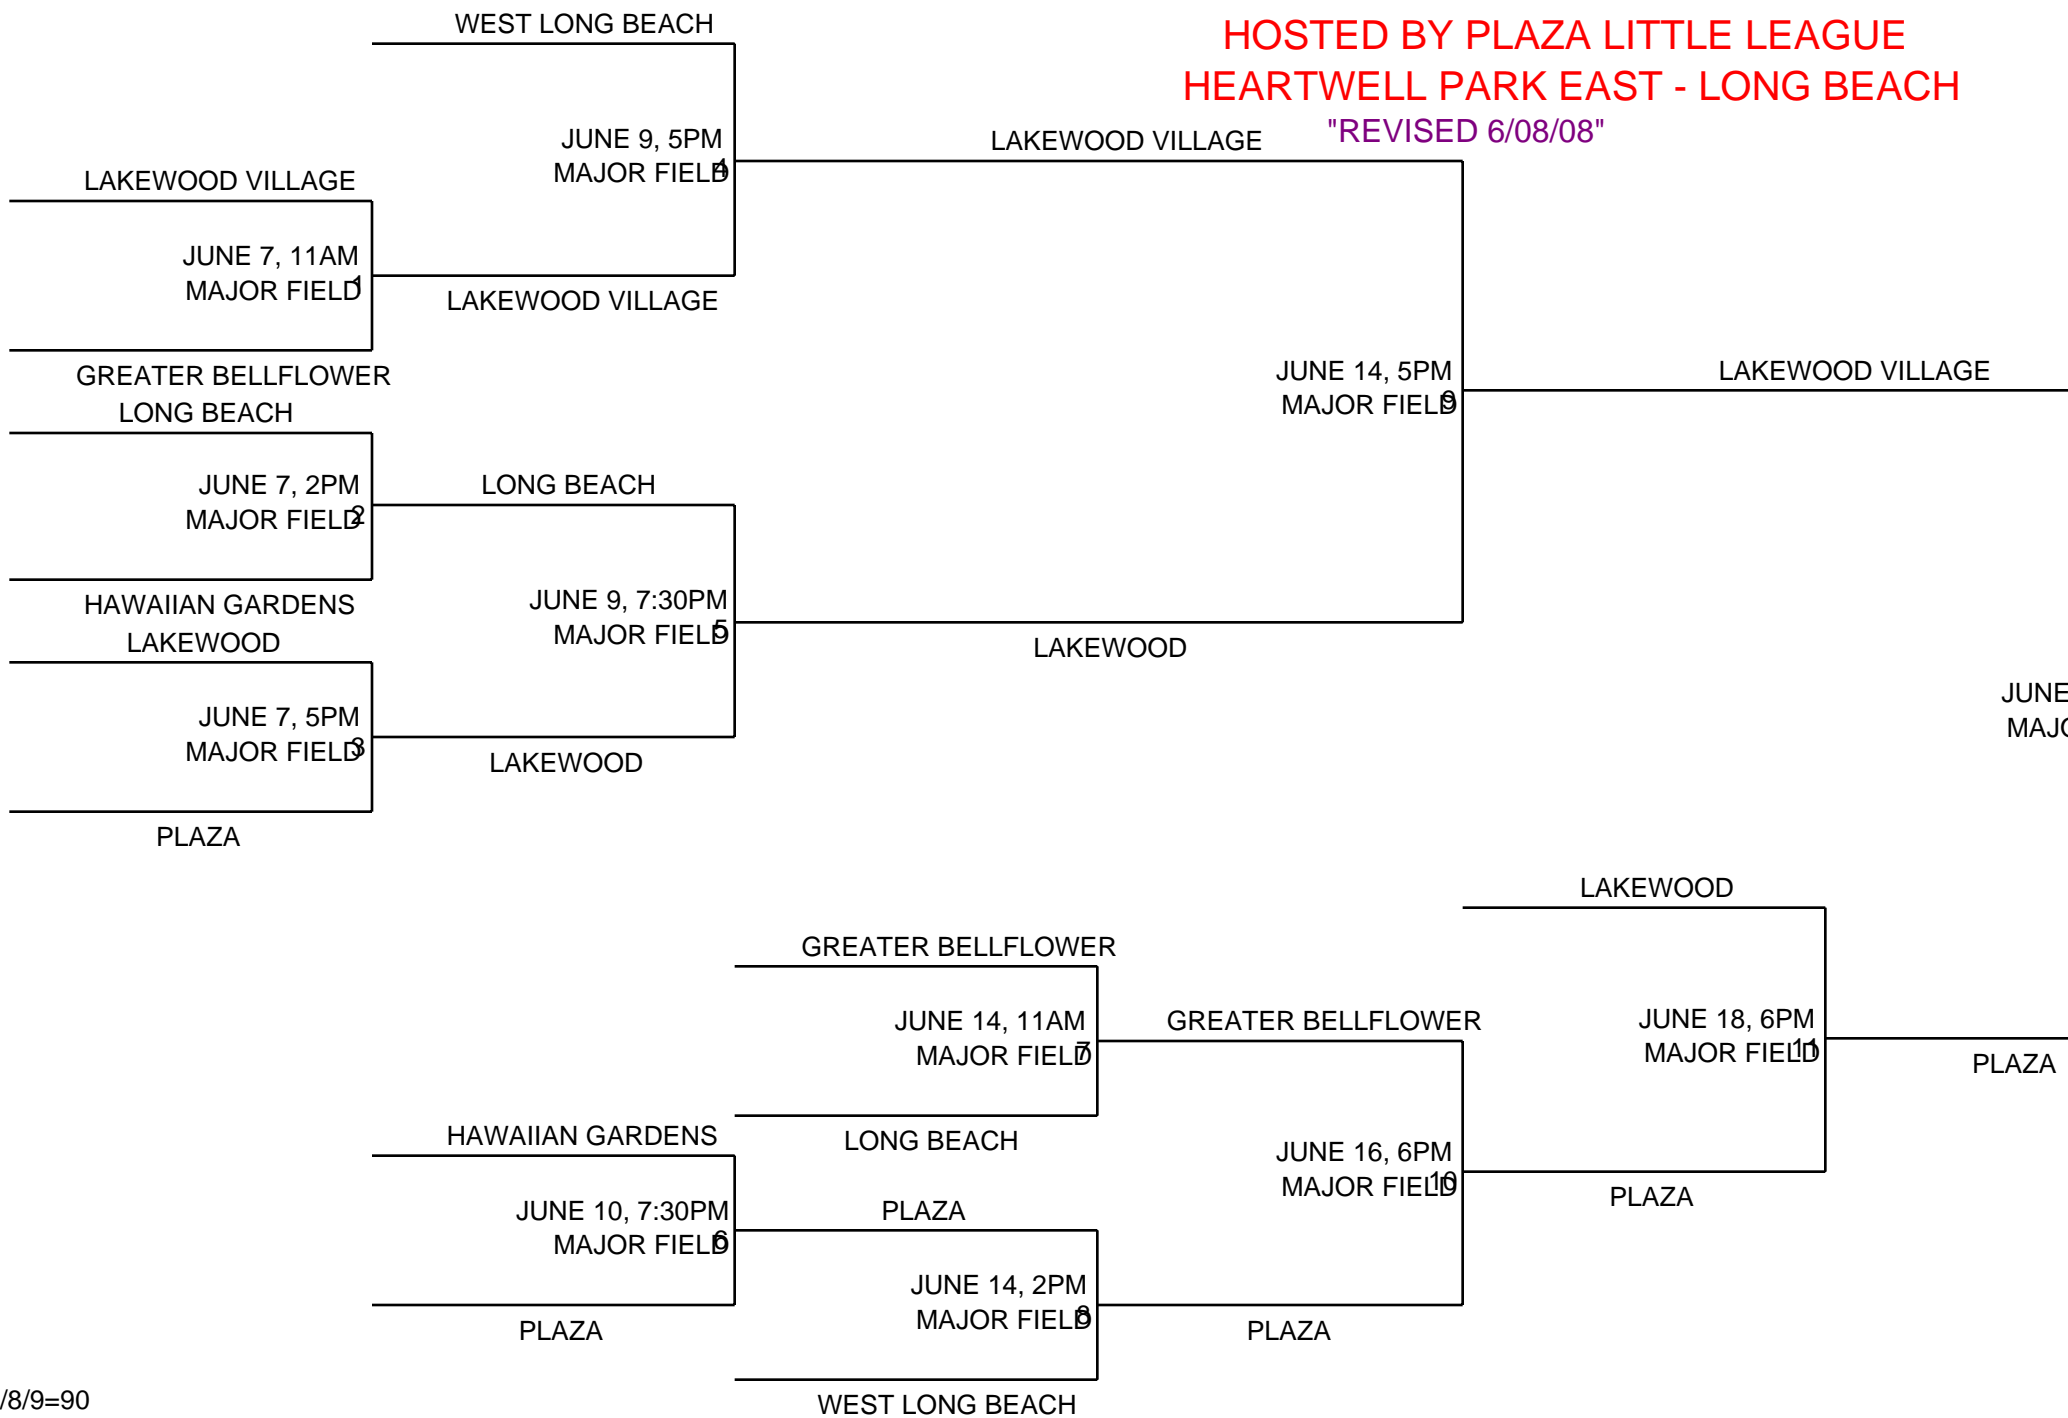

2008 MAJOR
 CALIFORNIA DISTRICT 38
 TOURNAMENT OF CHAMPIONS
 HOSTED BY PLAZA LITTLE LEAGUE
 HEARTWELL PARK EAST - LONG BEACH

"REVISED 6/08/08"

21, 4PM
OR FIELD

LAKWOOD VILLAGE