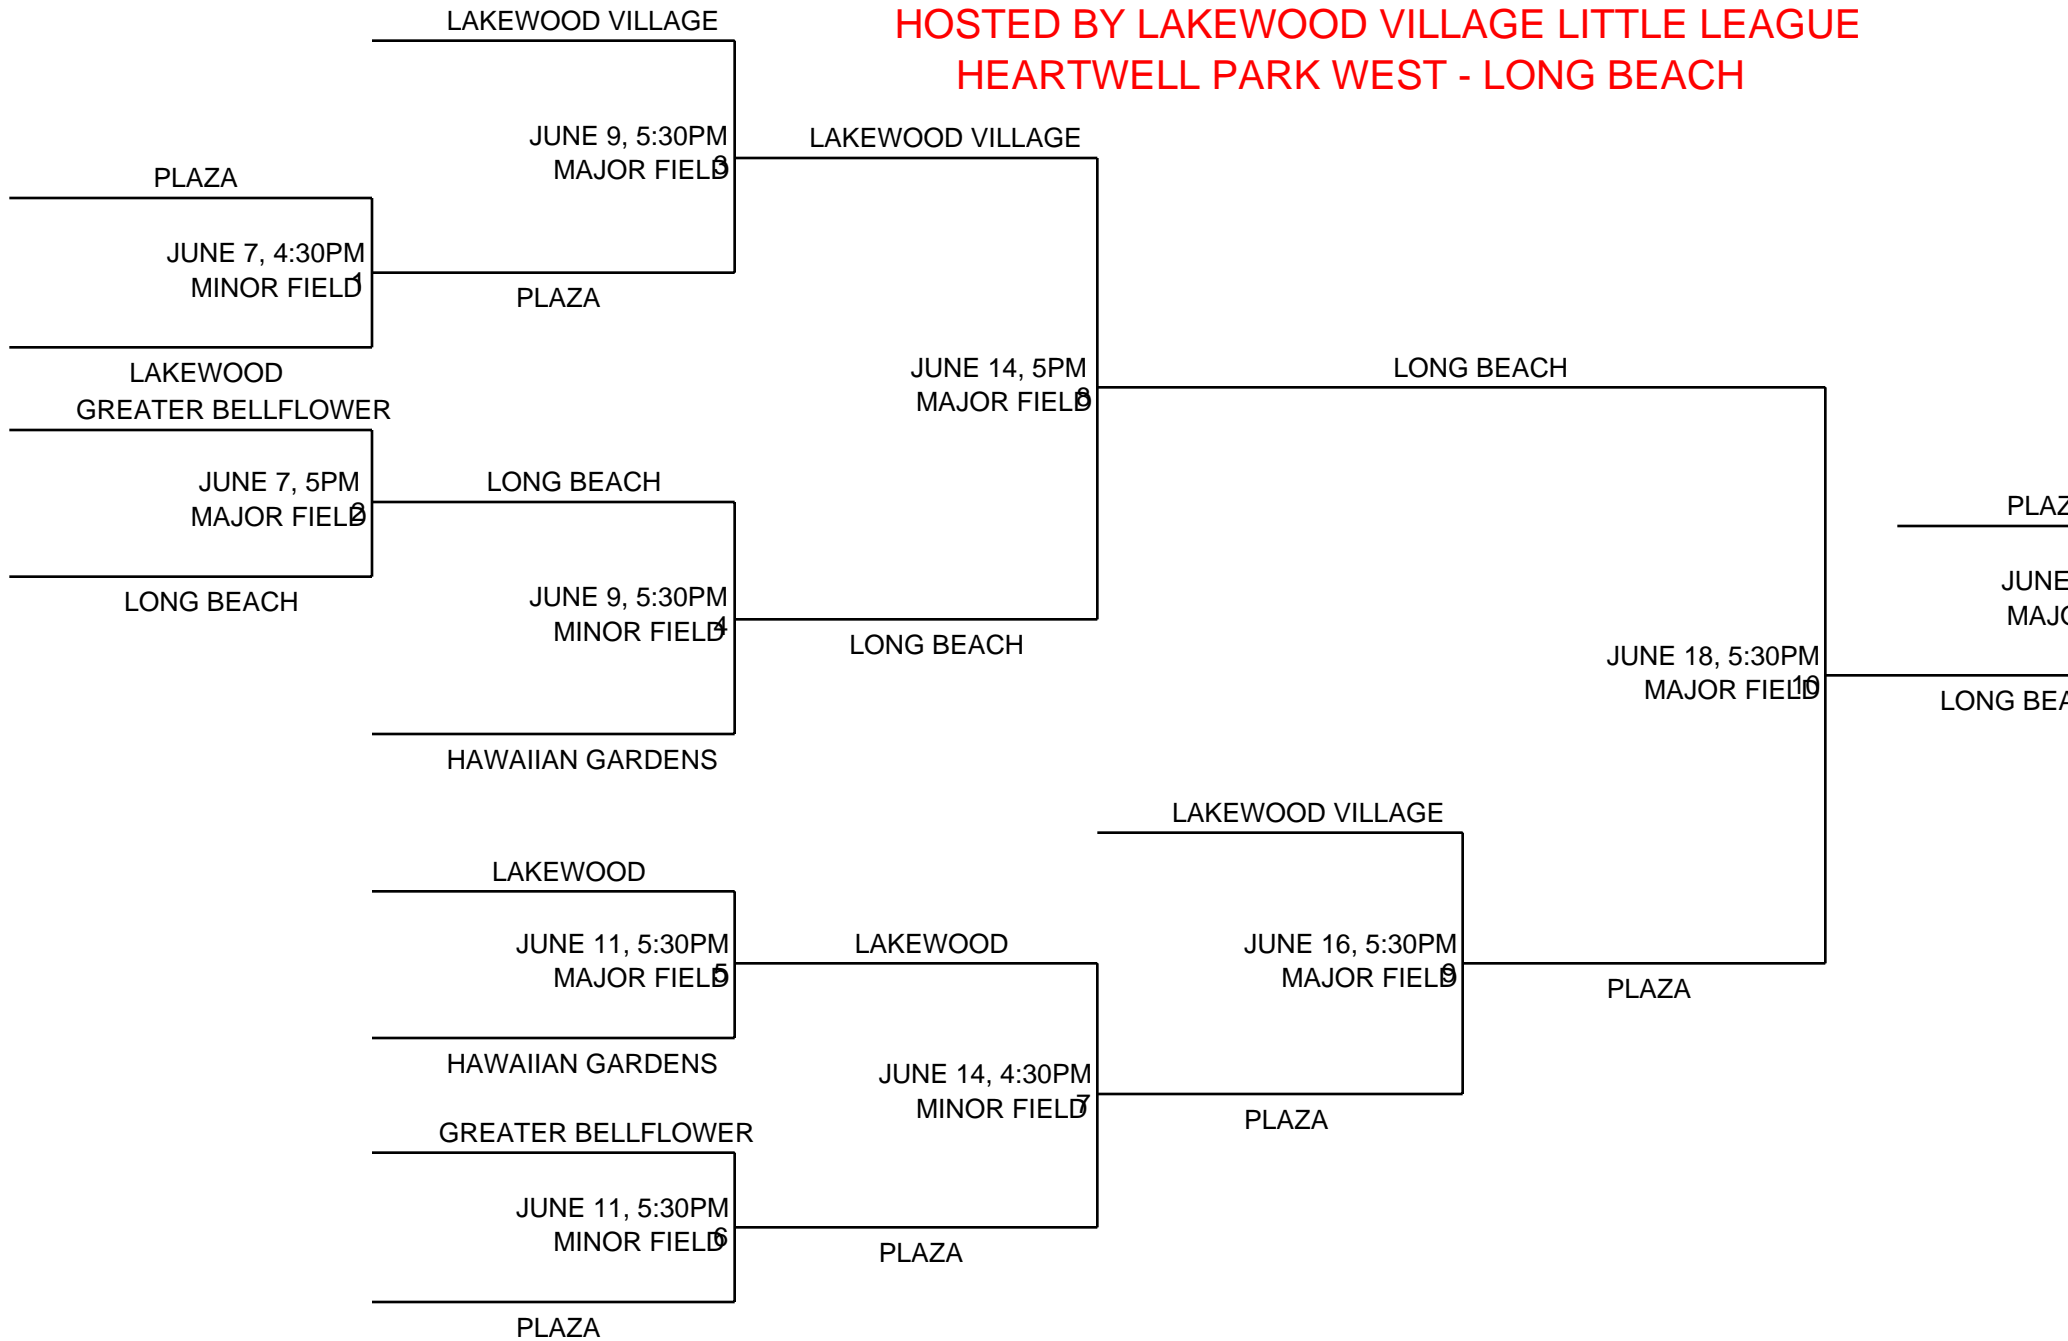

**2008 MINOR-A
CALIFORNIA DISTRICT 38
TOURNAMENT OF CHAMPIONS
HOSTED BY LAKEWOOD VILLAGE LITTLE LEAGUE
HEARTWELL PARK WEST - LONG BEACH**

ZA

21, 4PM
OR FIELD

LONG BEACH

ACH