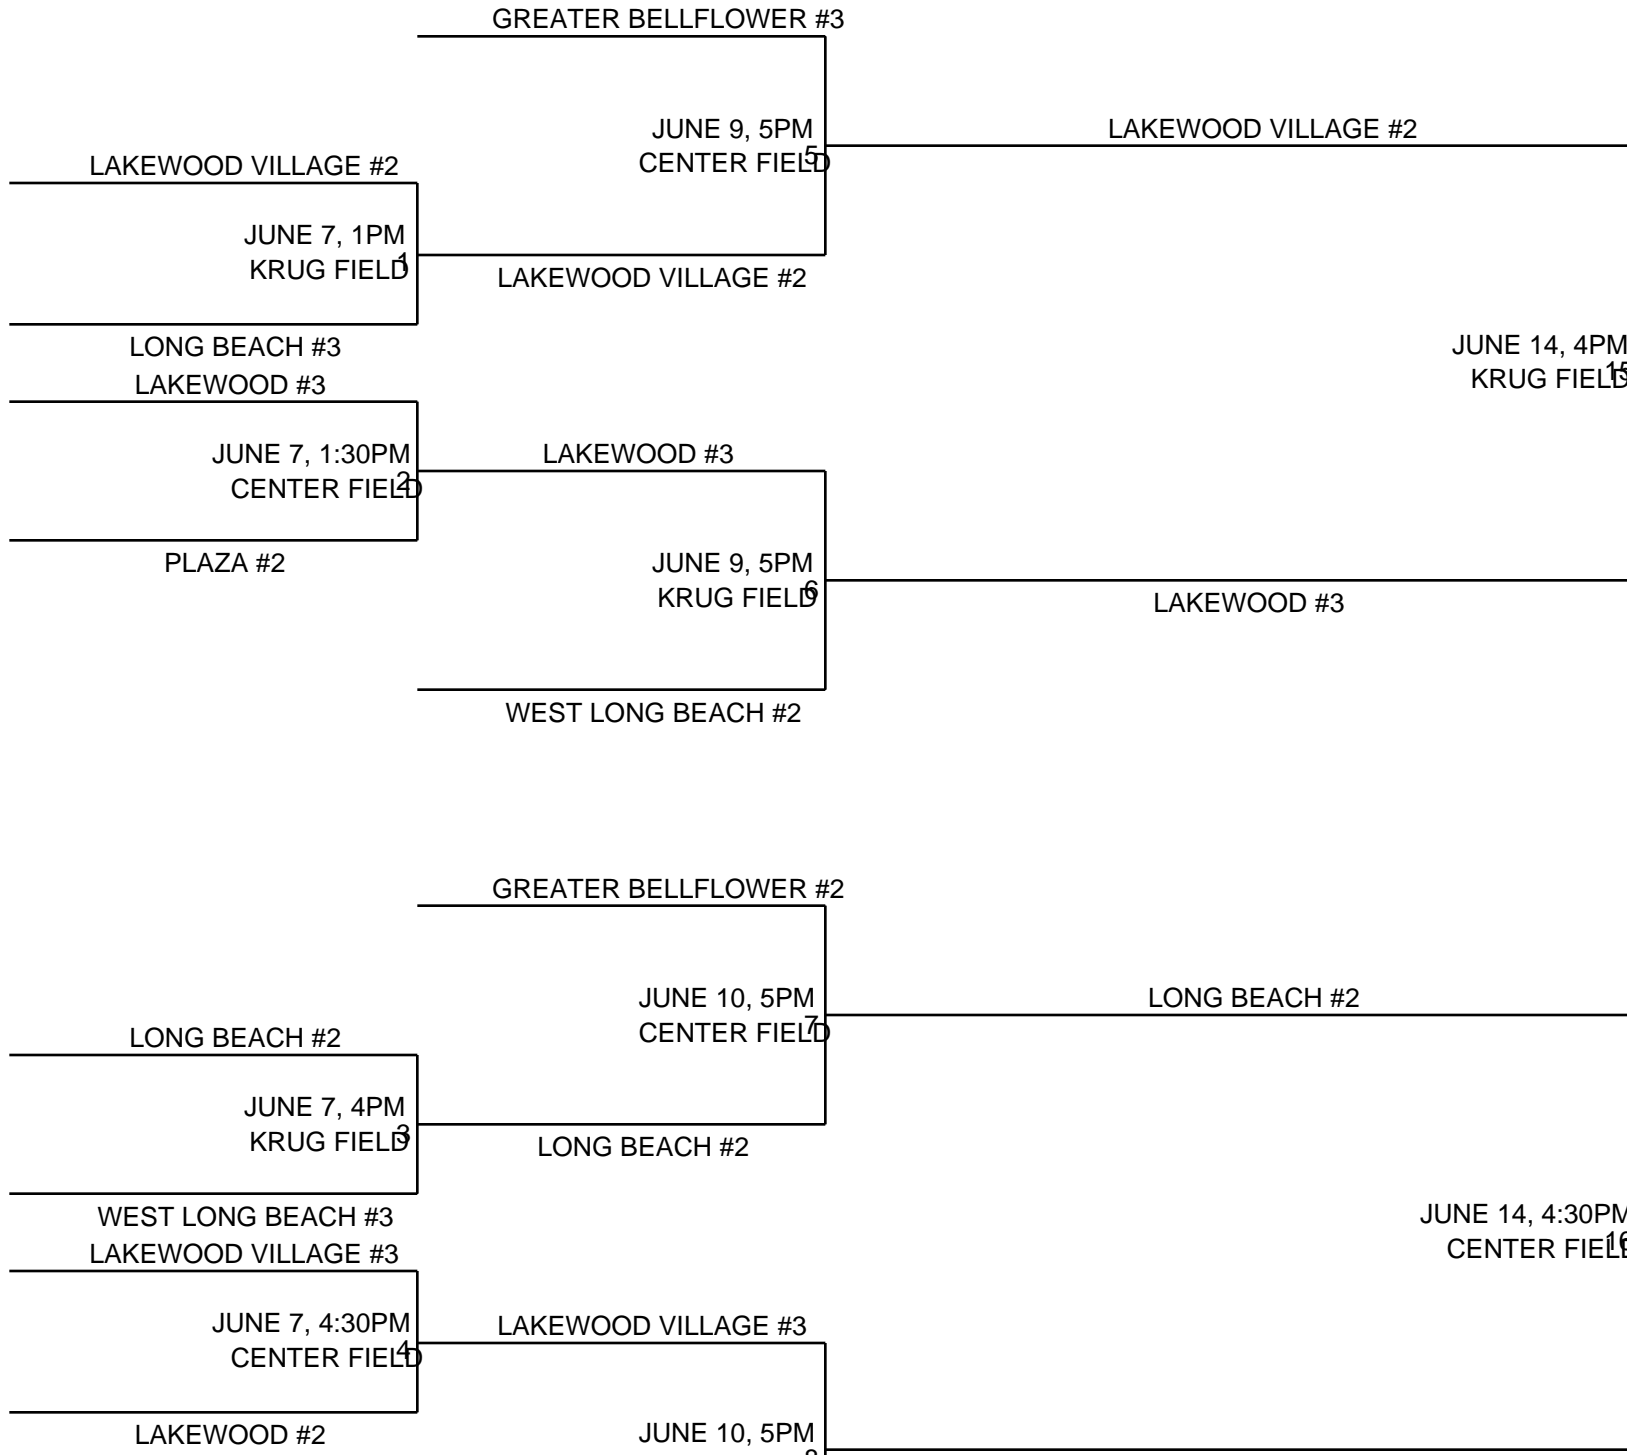

2008
CALIFORNIA
ALL LEAGUE
HOSTED BY LA
RYNERSON

MAJOR
NIA DISTRICT 38
JES TOURNAMENT
LAKEWOOD LITTLE LEAGUE
PARK - LAKEWOOD

D VILLAGE #2

JUNE 18, 5PM
CENTER FIELD

20

LAKEWOOD VILLAGE #2

EACH #2

JUNE 22, 4PM
CENTER FIELD

22

LAKEWOOD VILLAGE #2

LONG BEACH #2

JUNE 20, 5PM
CENTER FIELD

LONG BEACH #2

LAKWOOD VILLAGE #3