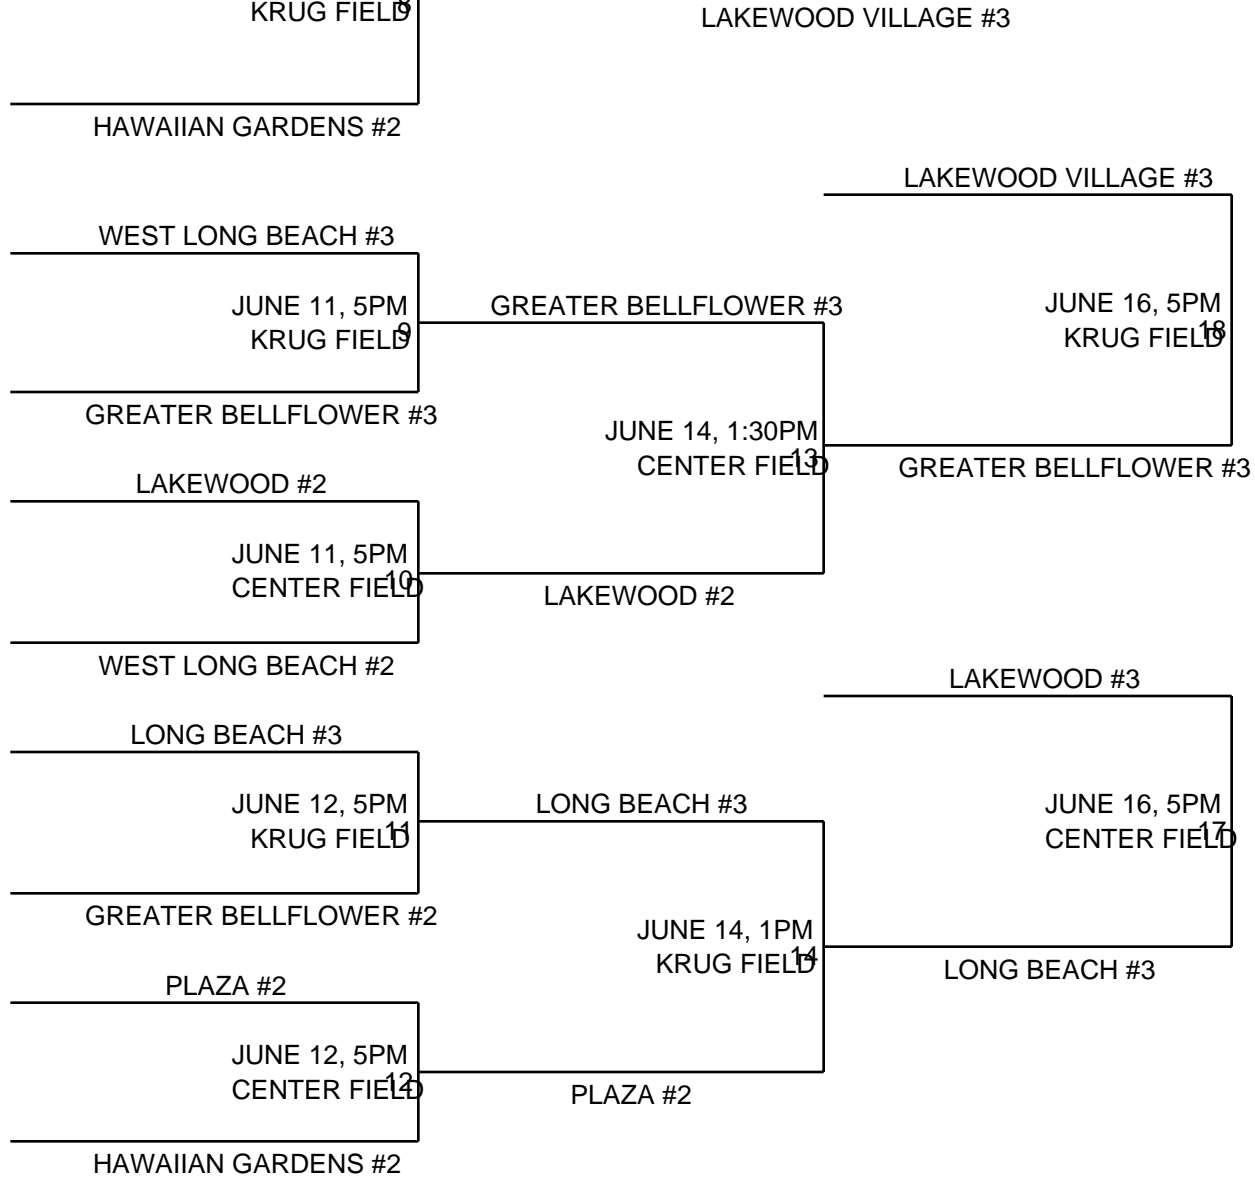

2008
CALIFORNIA
ALL LEAGUE
HOSTED BY LA
RYNERSON

MAJOR
NIA DISTRICT 38
JES TOURNAMENT
LAKEWOOD LITTLE LEAGUE
PARK - LAKEWOOD

D VILLAGE #2

JUNE 18, 5PM
CENTER FIELD

20

LAKEWOOD VILLAGE #2

EACH #2

JUNE 22, 4PM
CENTER FIELD

22

LAKEWOOD VILLAGE #2

LONG BEACH #2

JUNE 20, 5PM
CENTER FIELD

LONG BEACH #2

LAKWOOD VILLAGE #3