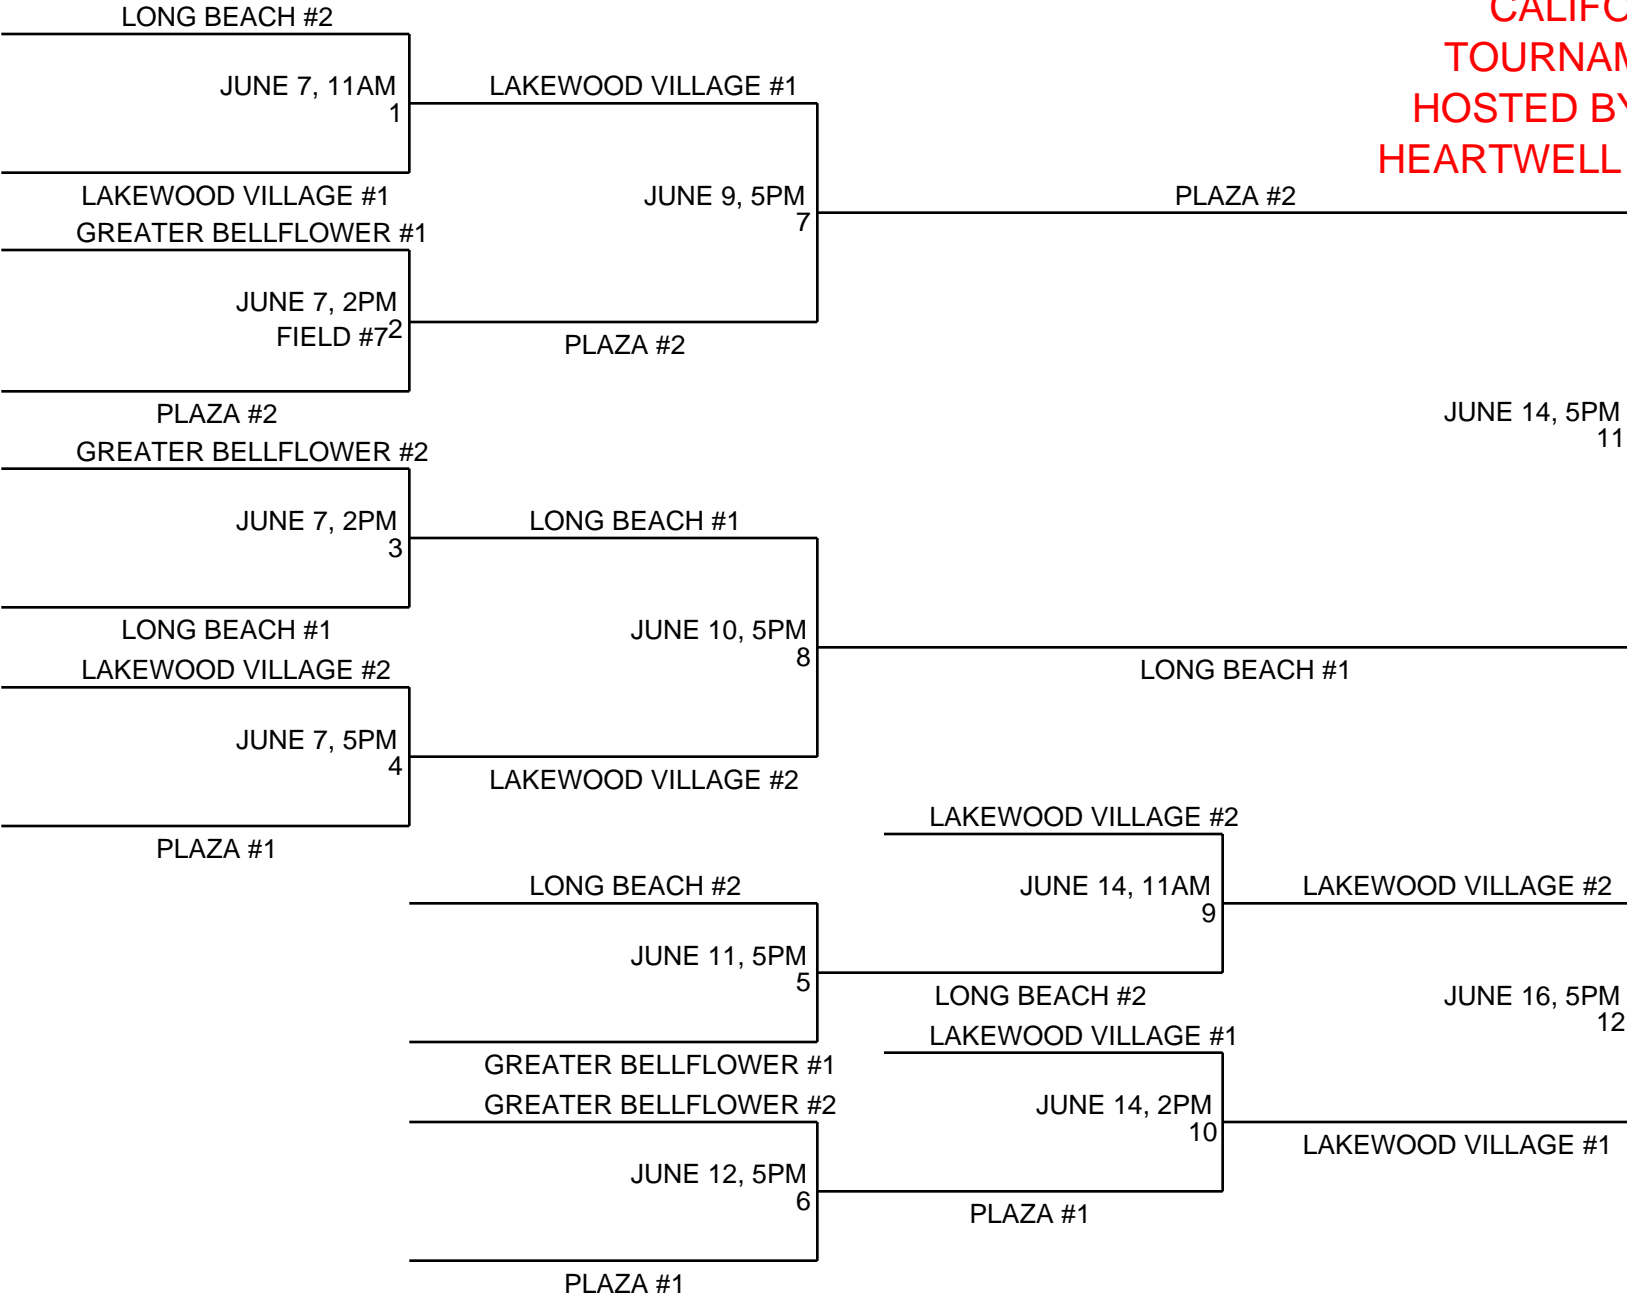

2008 FARM
 CALIFORNIA DISTRICT 38
 TOURNAMENT OF CHAMPIONS
 HOSTED BY: PLAZA LITTLE LEAGUE
 HEARTWELL PARK EAST - LONG BEACH

NOTE: ALL GAMES ON FIELD #10 EXCEPT GAME #2

JE
EACH

EACH #1