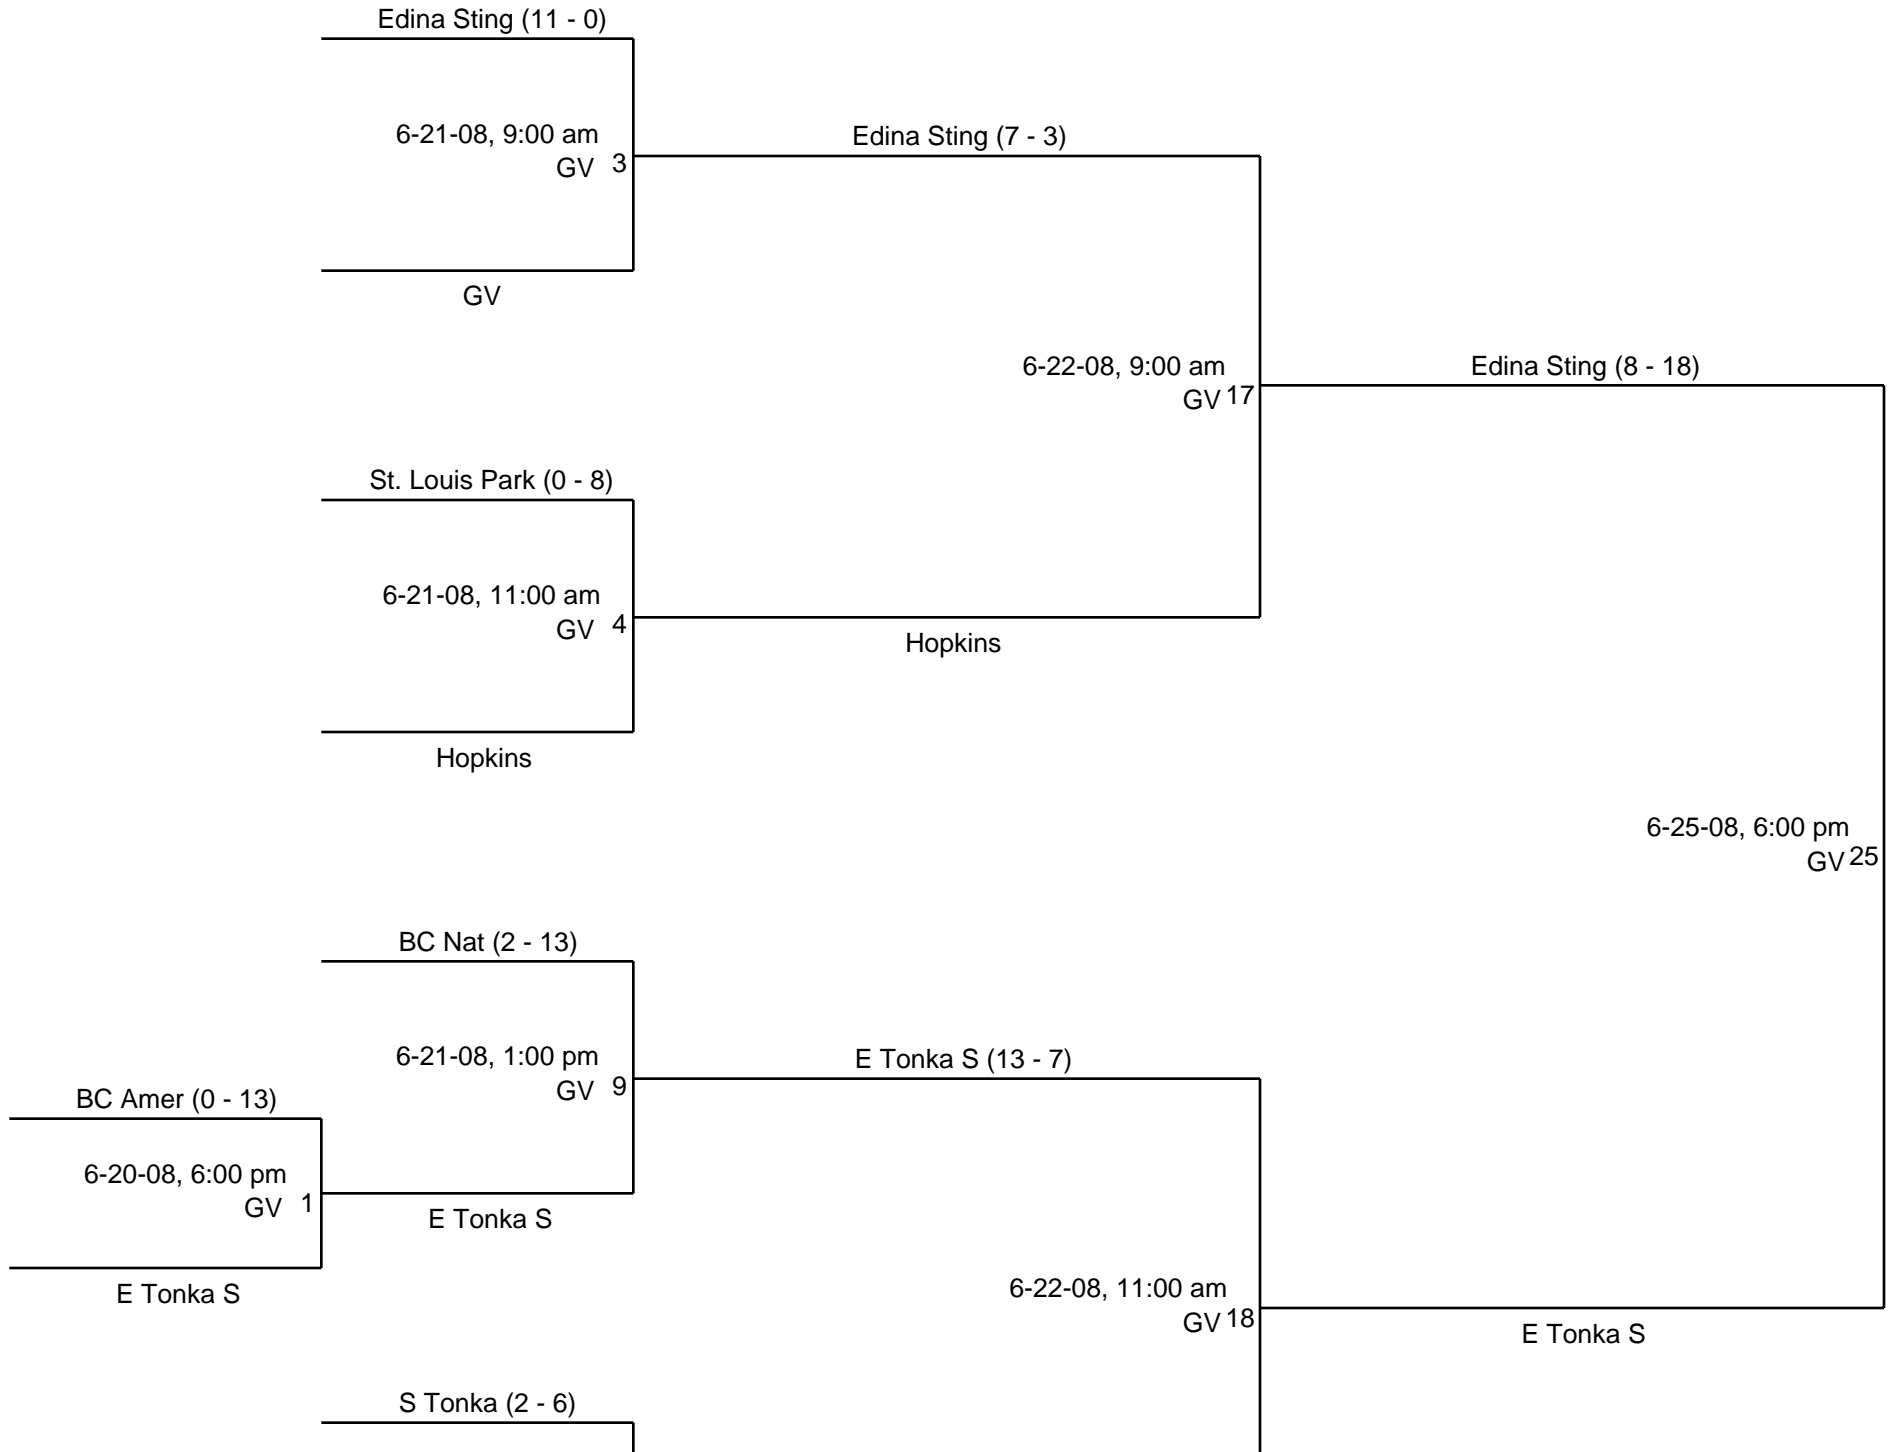

2008 Classic
Minnesota District 1

Hopkins

Hosts:

GV

Crystal

E Tonka S (5 - 4)

6-27-08, 6:00 pm
GV 29

E Tonka S (7 - 5)

6-29-08, 10:00 am
GV 34

E Tonka S

CR Cen