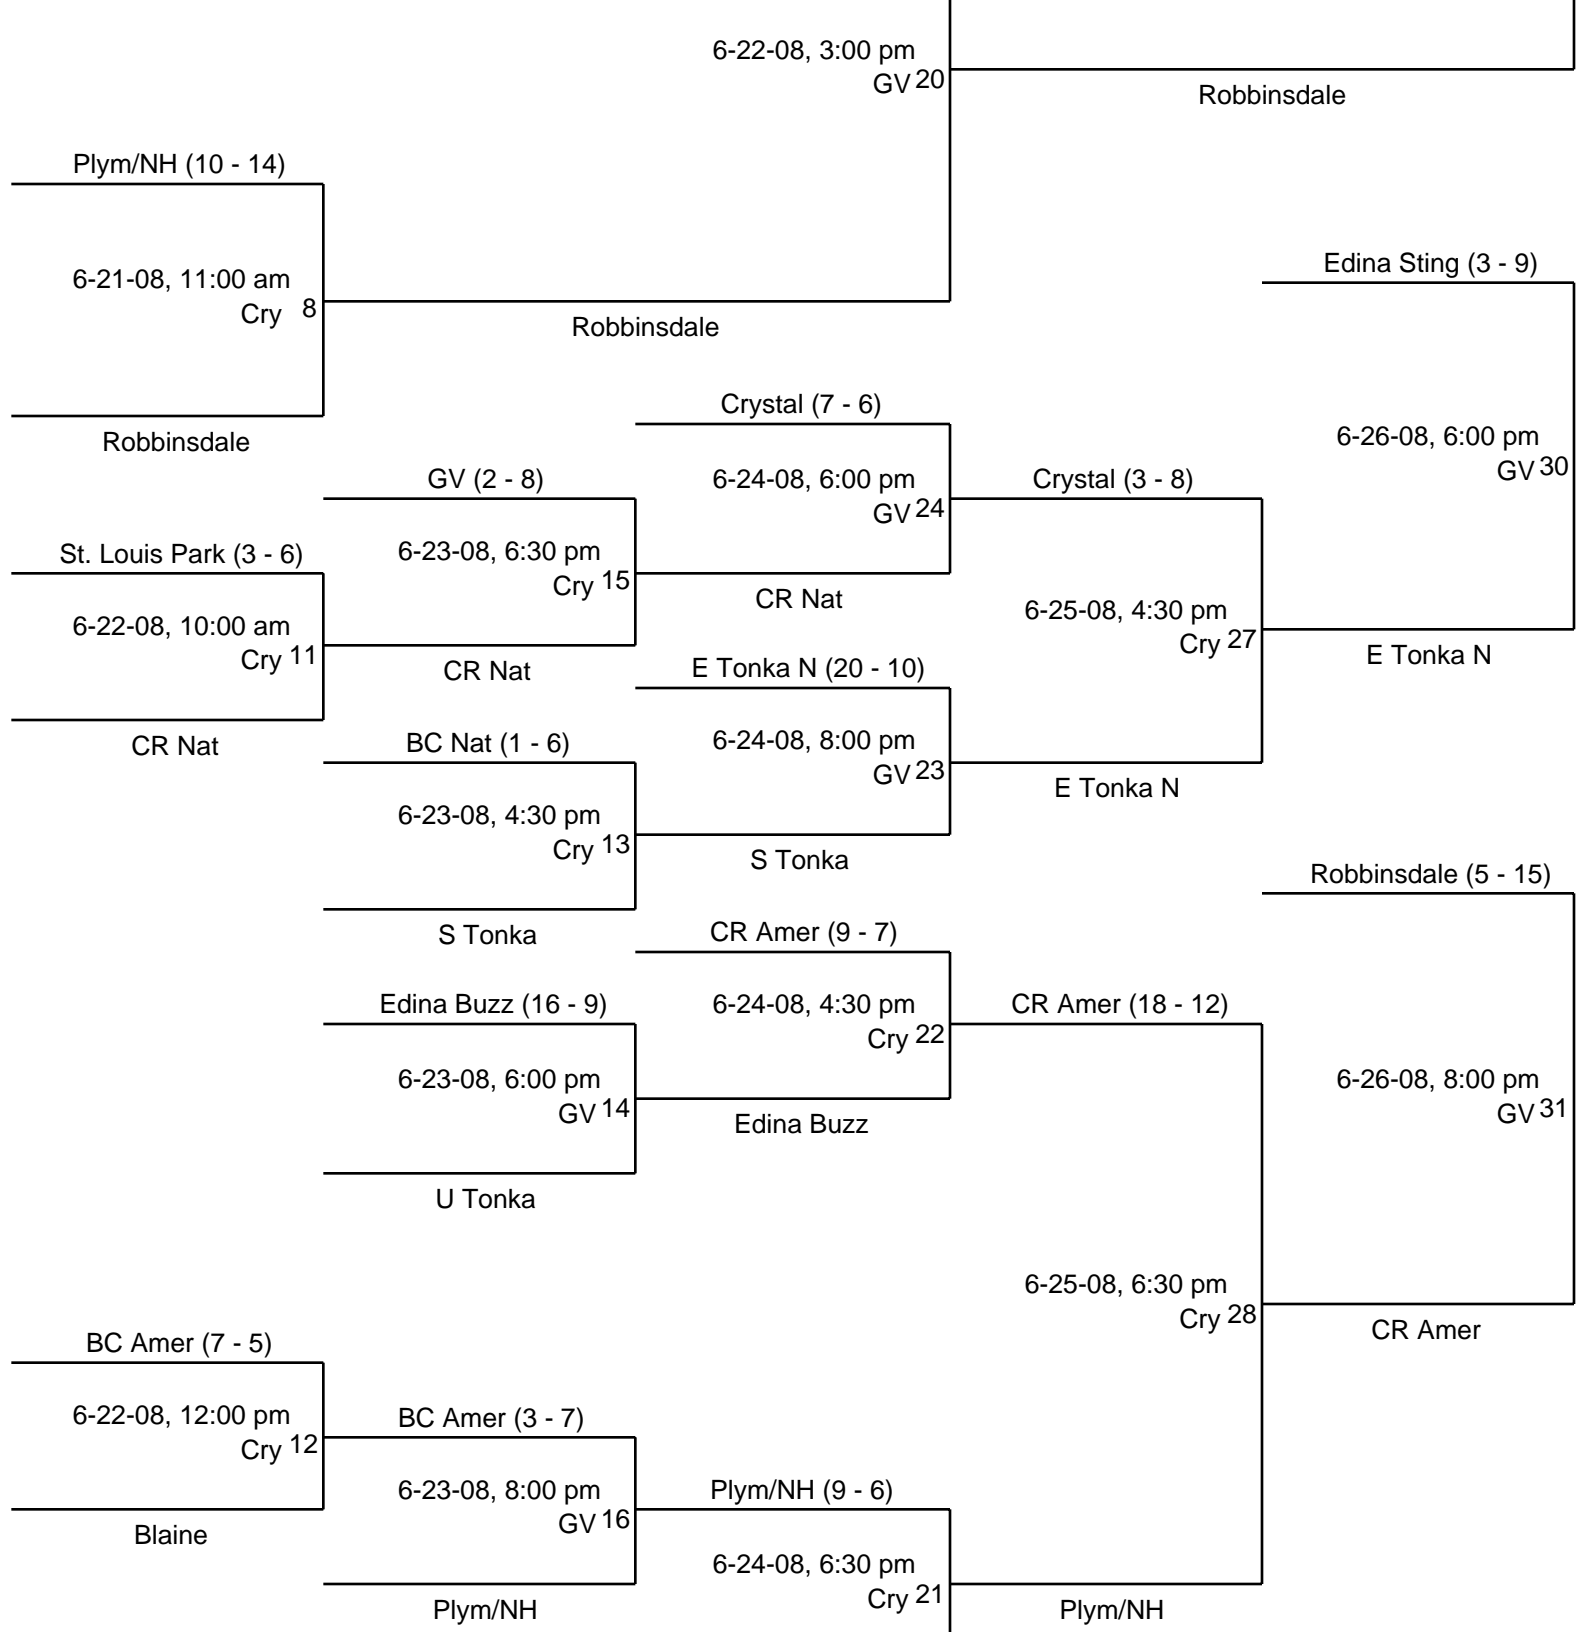

2008 Classic
Minnesota District 1

Hopkins

Hosts:

GV

Crystal

E Tonka S (5 - 4)

6-27-08, 6:00 pm
GV 29

E Tonka S (7 - 5)

6-29-08, 10:00 am
GV 34

E Tonka S

CR Cen