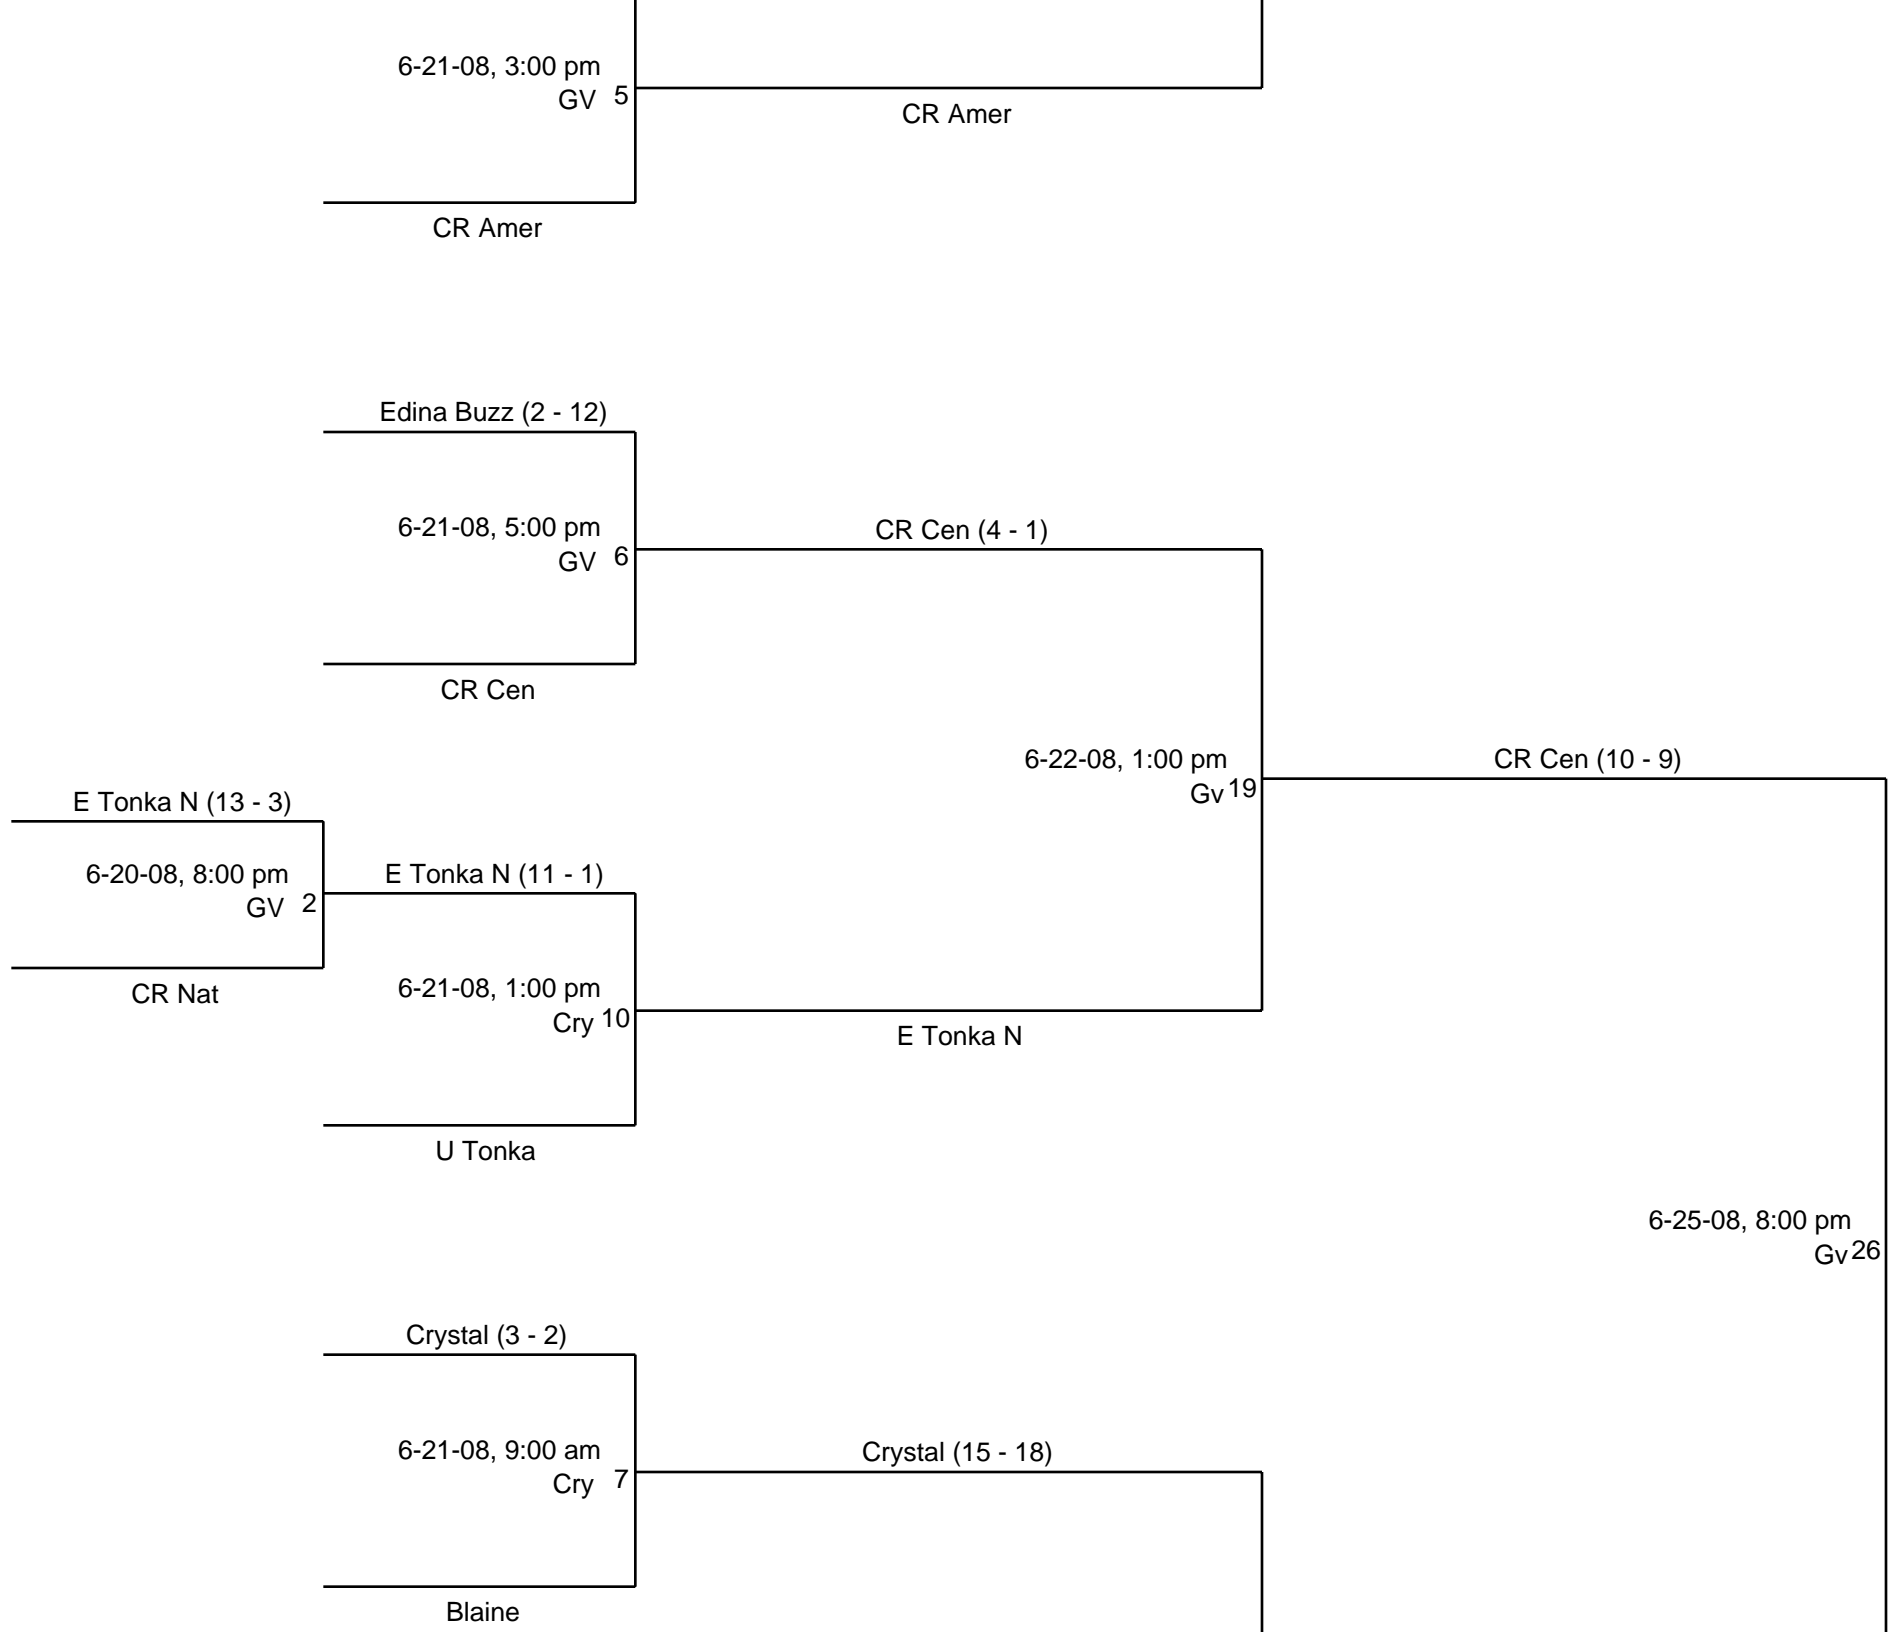

2008 Classic
Minnesota District 1

Hopkins

Hosts:

GV

Crystal

E Tonka S (5 - 4)

6-27-08, 6:00 pm
GV 29

E Tonka S (7 - 5)

6-29-08, 10:00 am
GV 34

E Tonka S

CR Cen