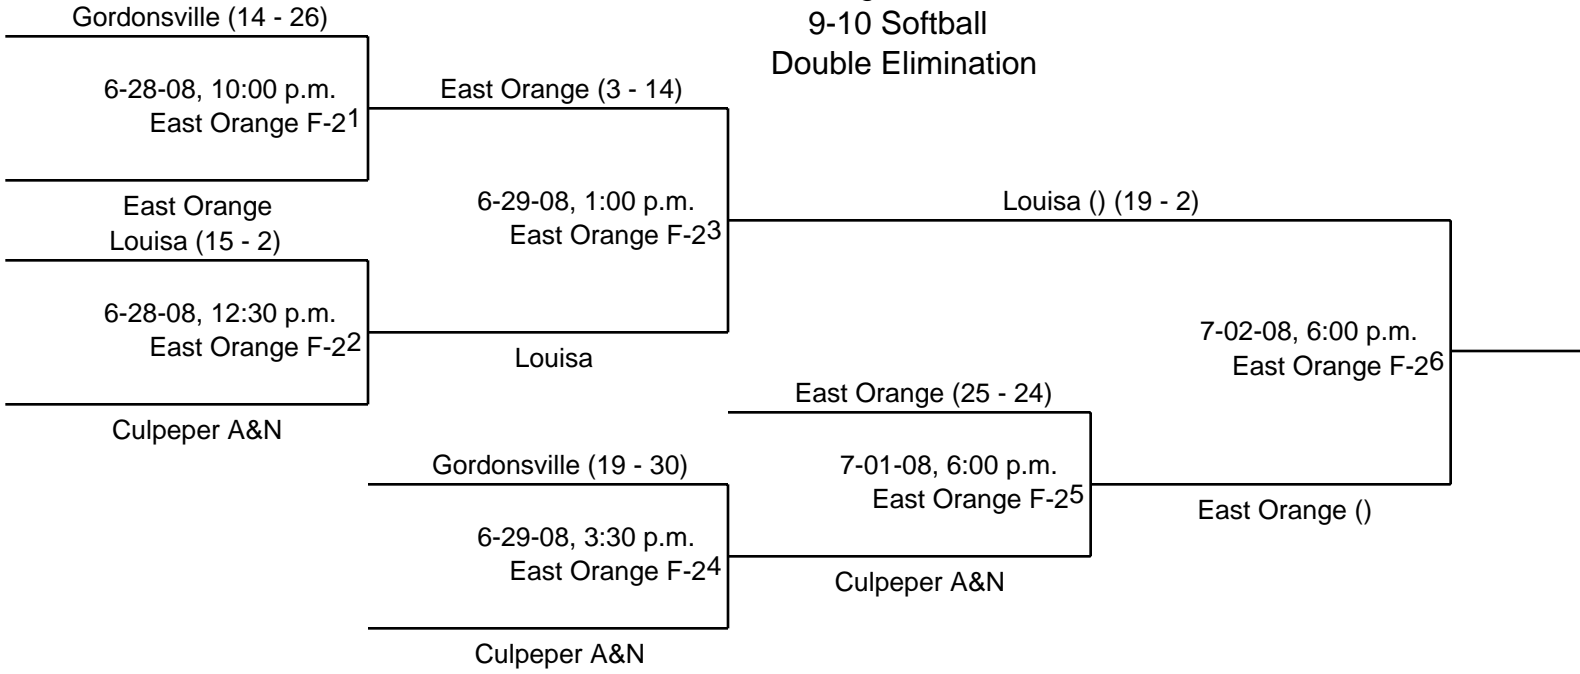

2008 Virginia District 14

9-10 Softball

Double Elimination

Louisa

---