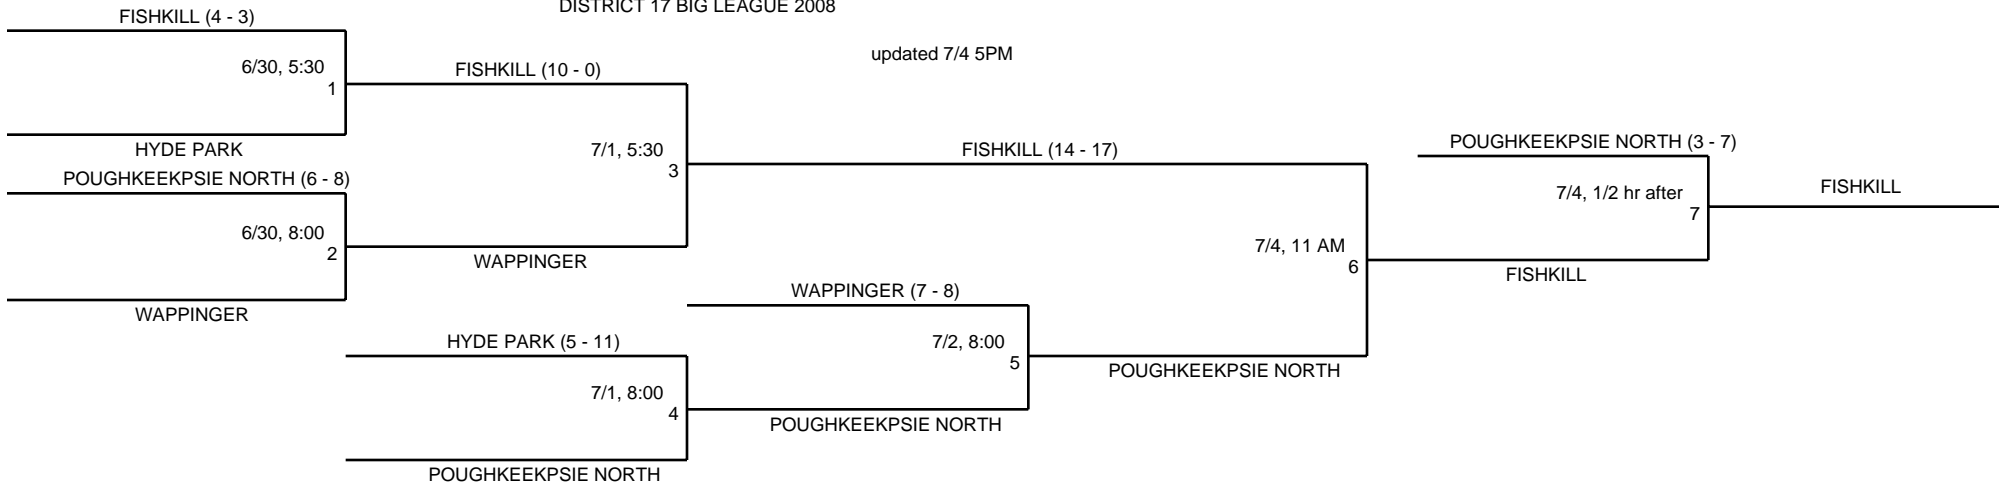

DISTRICT 17 BIG LEAGUE 2008

updated 7/4 5PM

ALL GAMES ARE AT ROBINSON LANE

SECTIONAL START ON 7/5 IN ROCKLAND

Section 2 Game will be played at Zukor Park, New City on Saturday at 4 at 7 PM. There will be 3 teams, one receiving BYE. (Rain Date Sunday 1

Teams will draw for bye at field