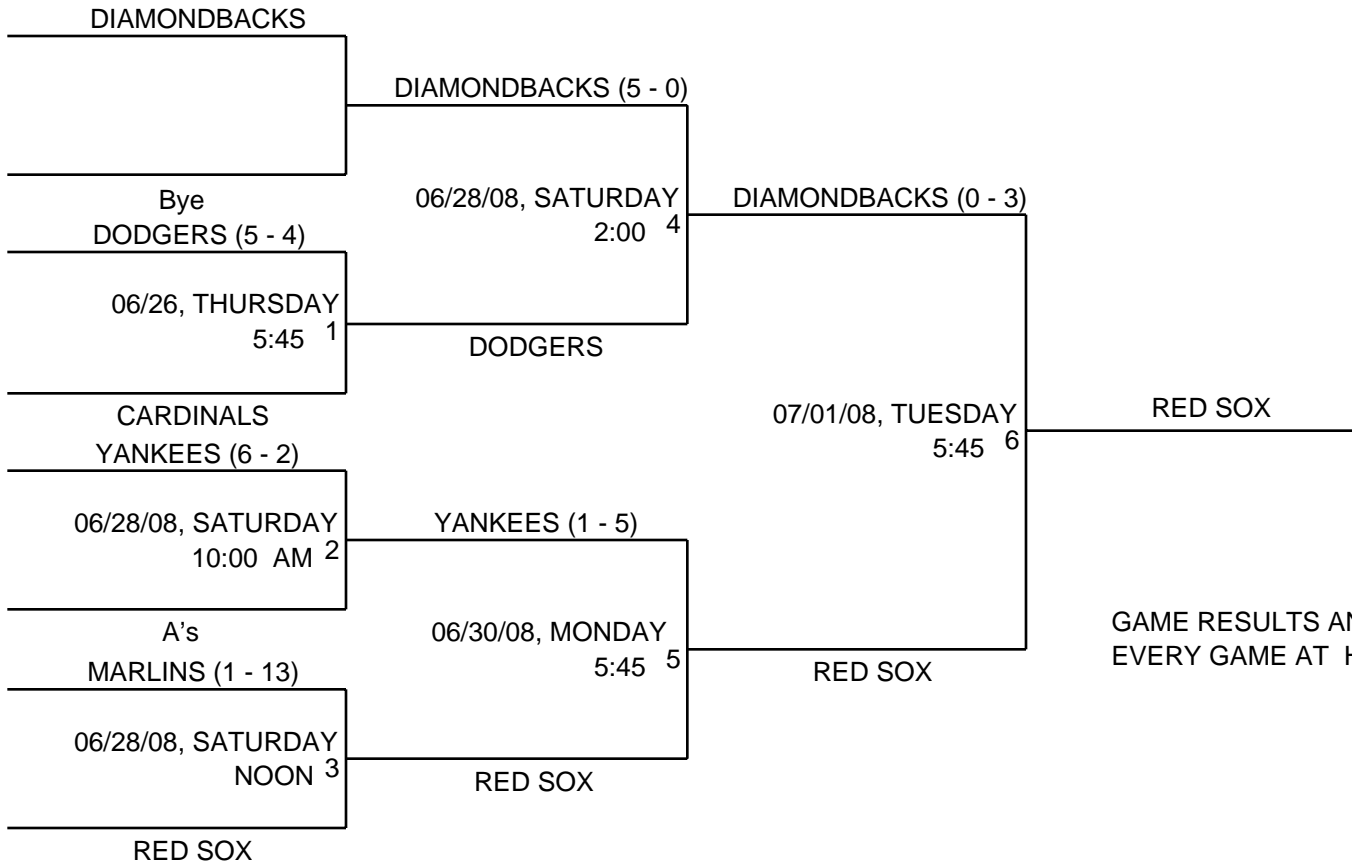

2008 SINGLE ELIMINATION POST SEASON

GAME RESULTS AND TOURNAMENT UPDATES POSTED EVERY GAME AT HEGEWISCHLITTLELEAGUE.ORG