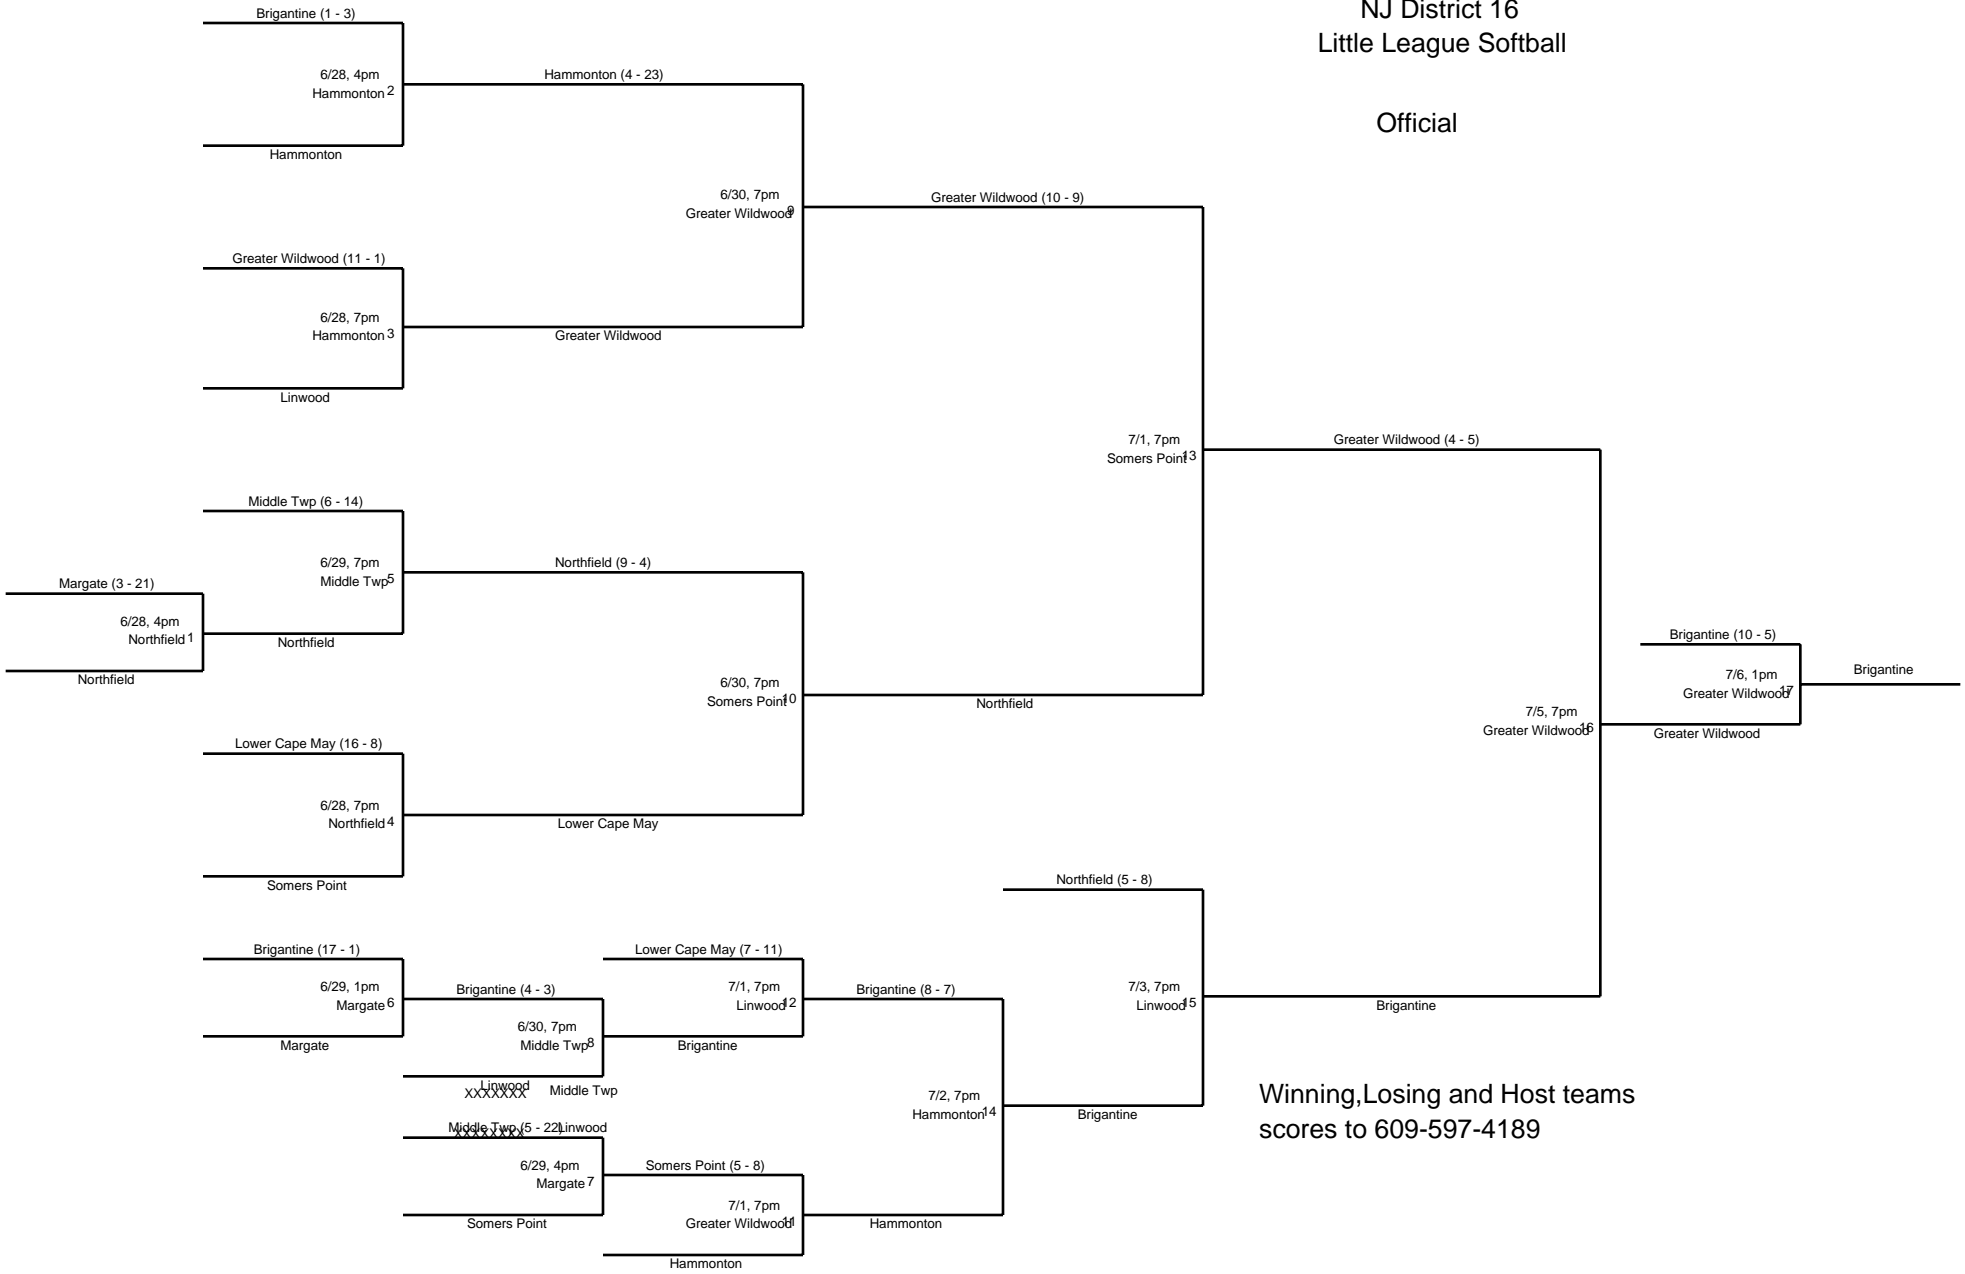

2008  
NJ District 16  
Little League Softball

Official

Winning, Losing and Host teams  
scores to 609-597-4189