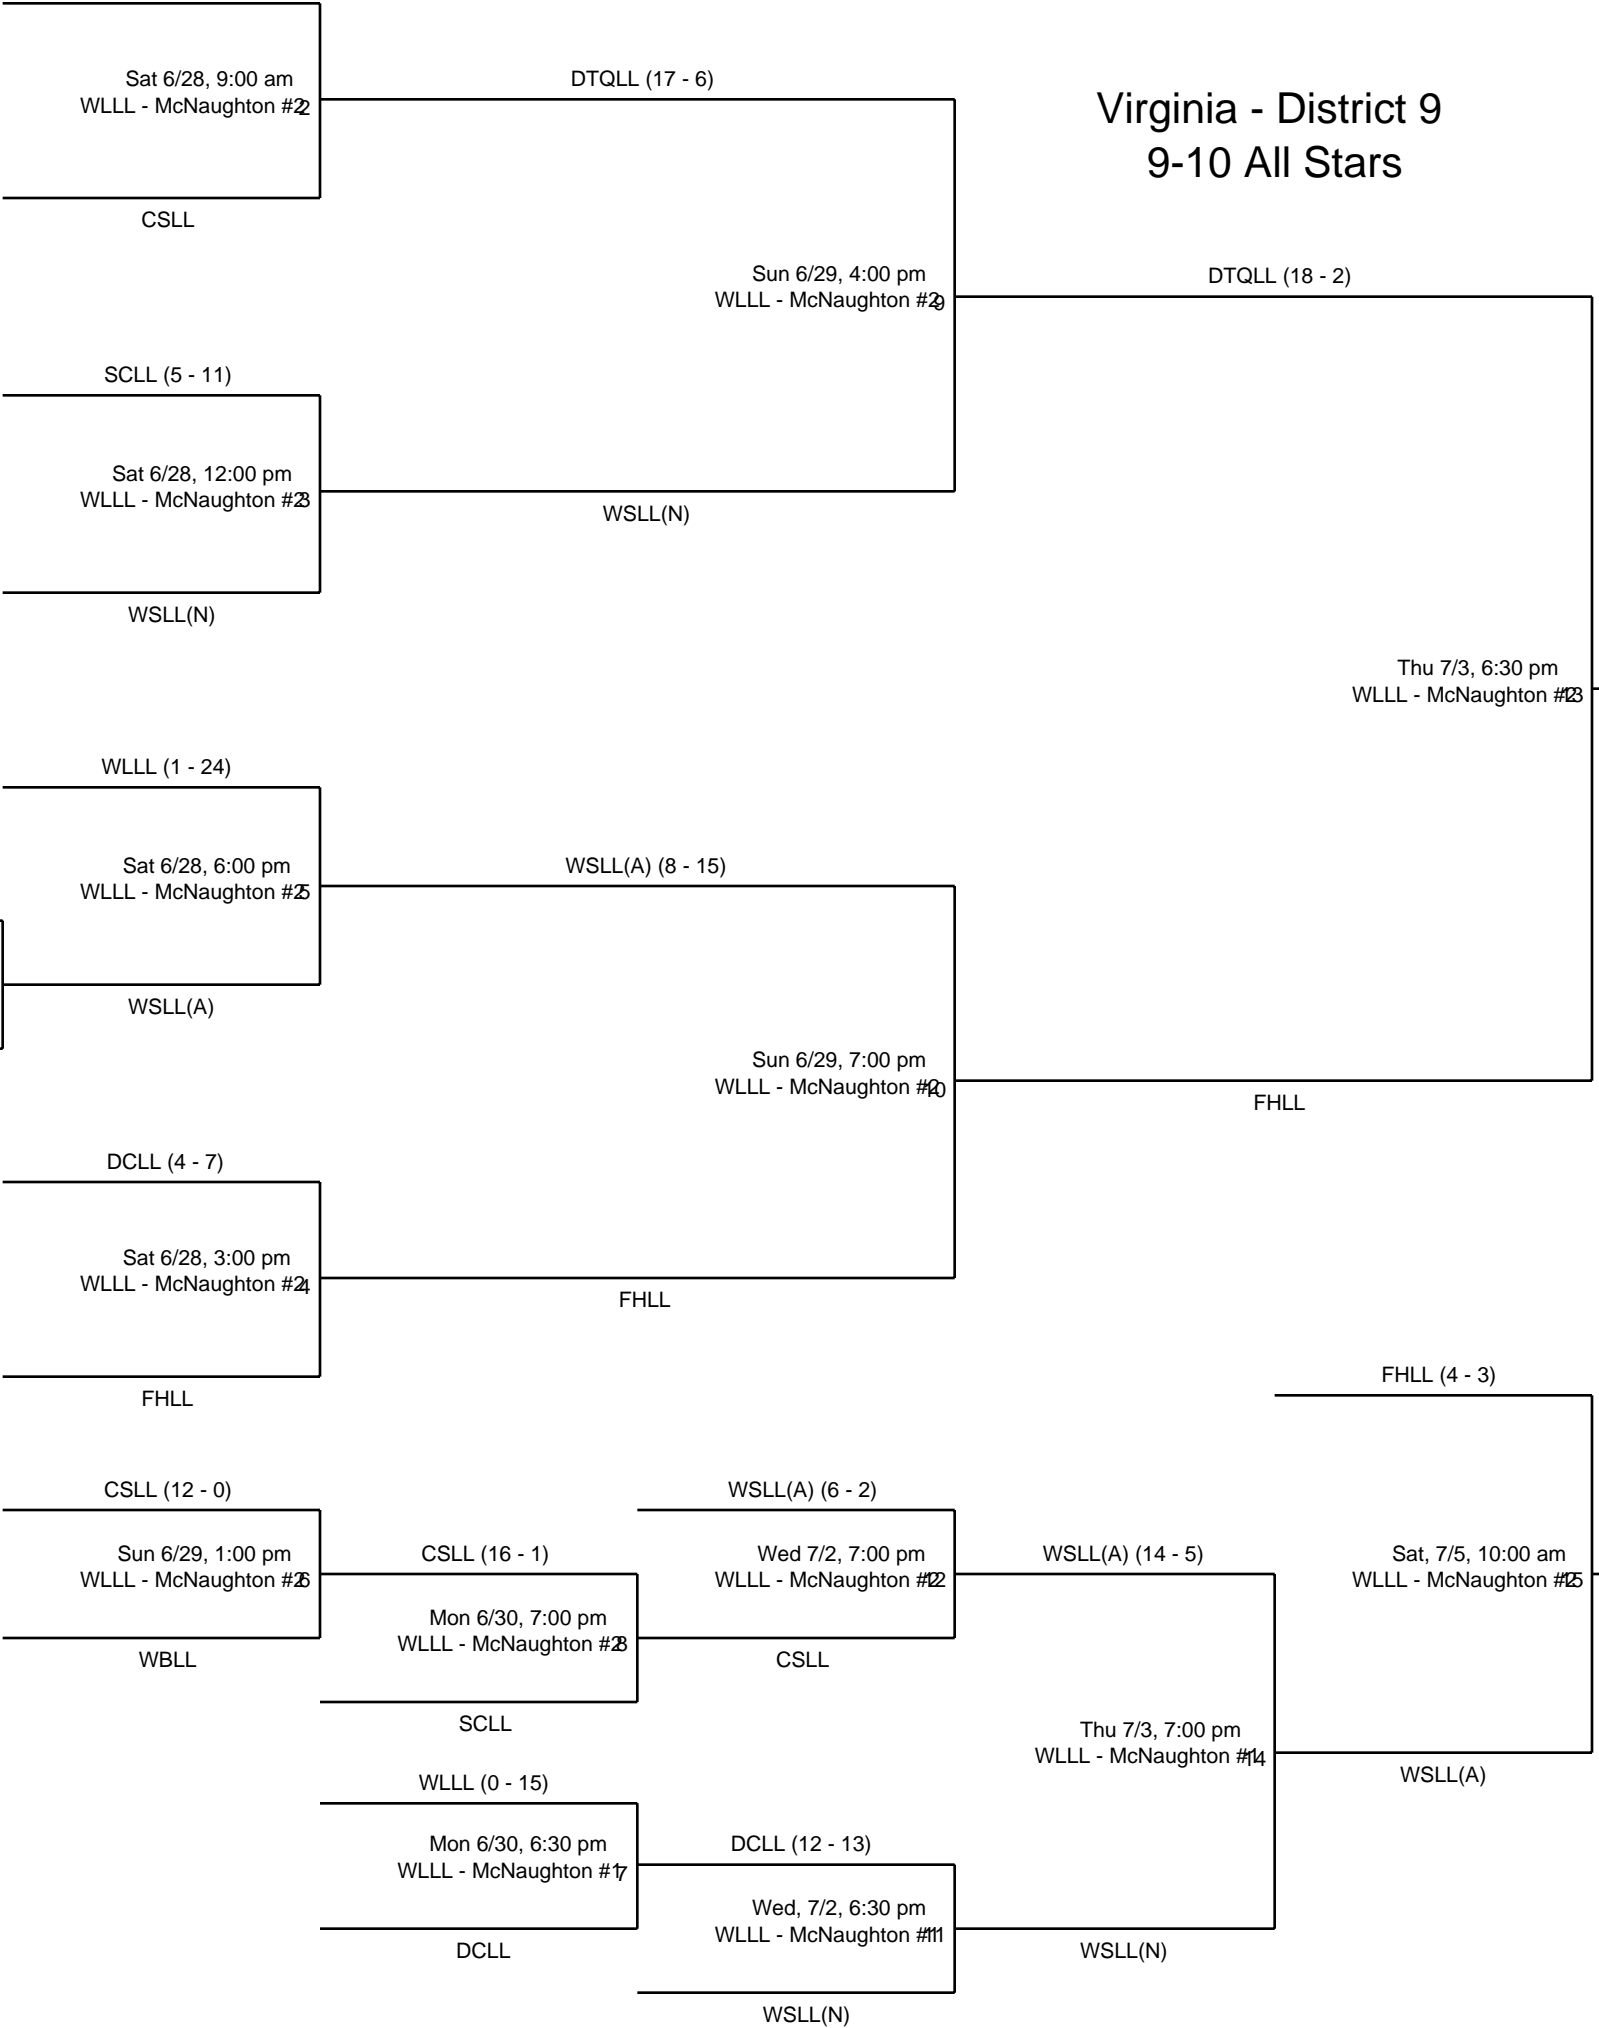

Virginia - District 9 9-10 All Stars

Virginia - District 9 9-10 All Stars

DTQLL (6 - 17)

Sun 7/6, 1:00 pm
WLLL - McNaughton #26

FHLL (0 - 10)

Mon 7/7, 7:00 pm
WLLL - McNaughton #27

DTQLL

DTQLL