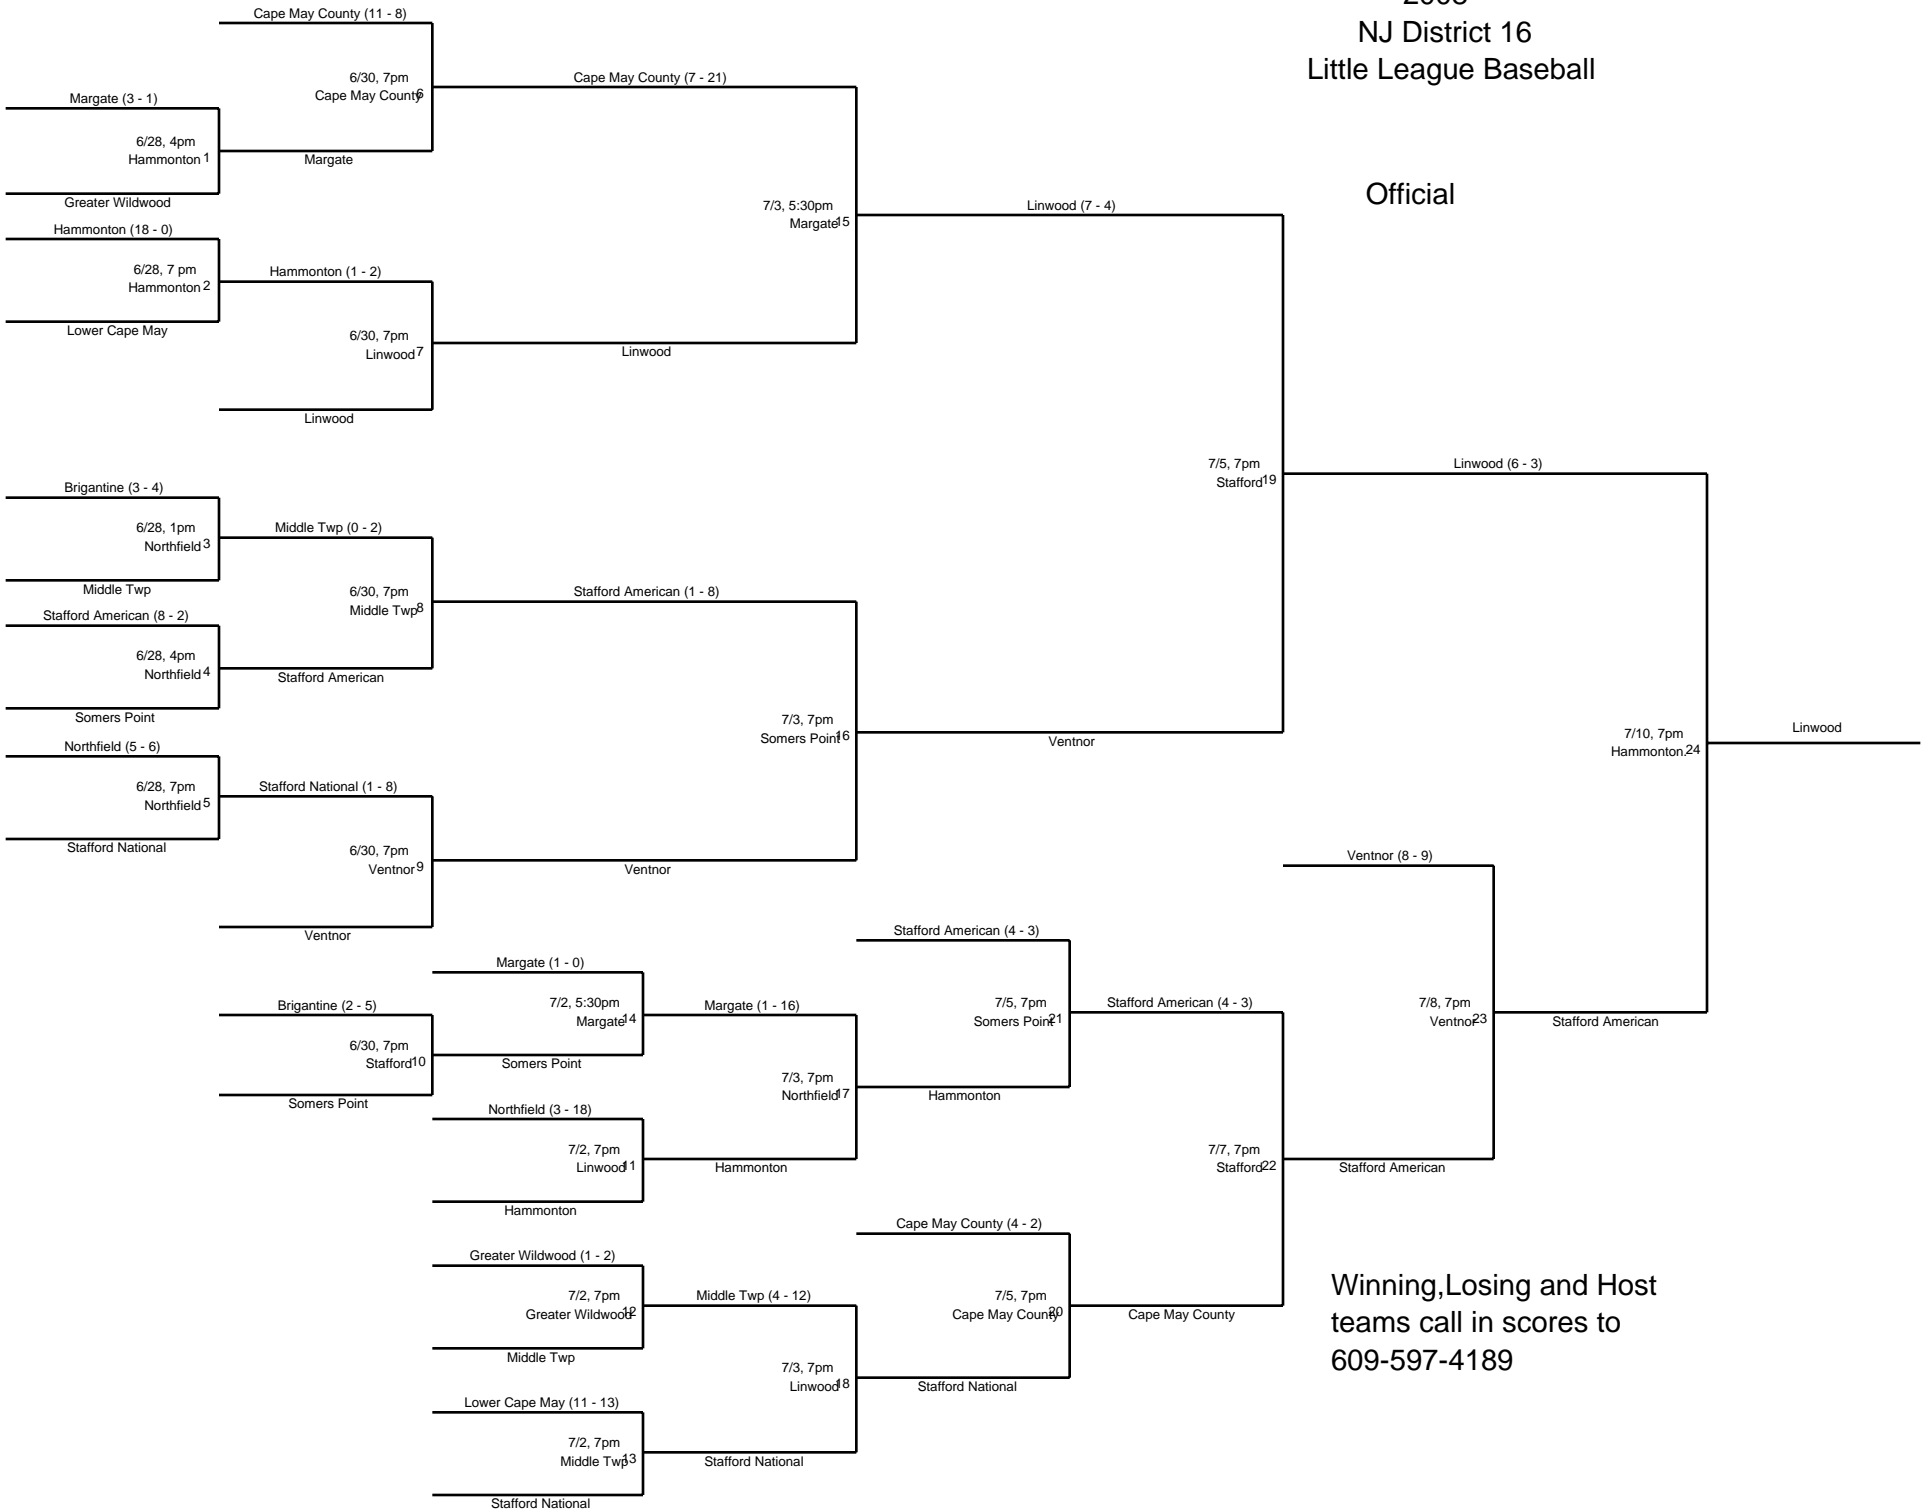

2008
NJ District 16
Little League Baseball

Official

Winning, Losing and Host
teams call in scores to
609-597-4189