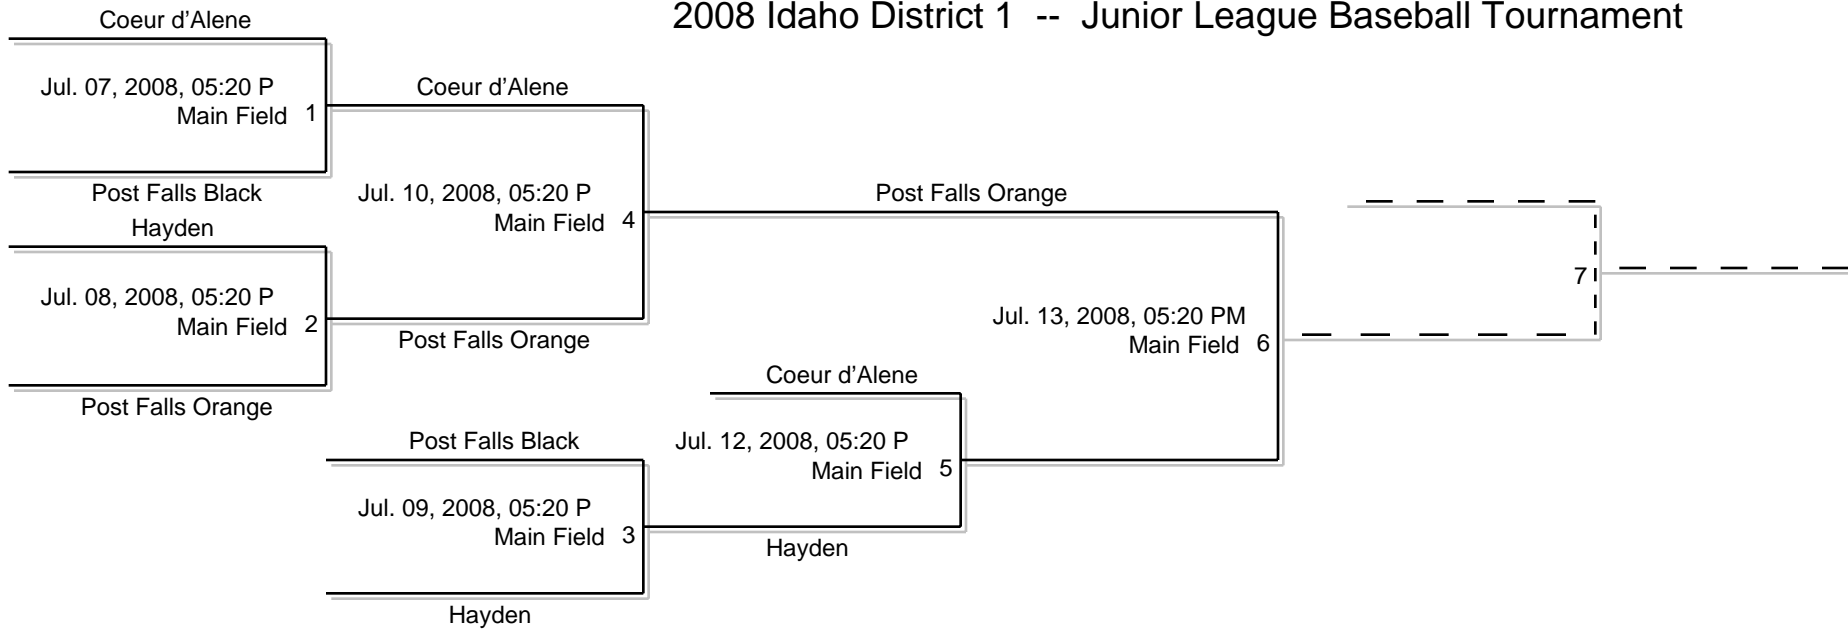

208 Idaho District 1 -- Junior League Baseball Tournament

Hayden Little League will host at Main Field on Honeysuckle.

Please check <http://etamz.active.com/IdahoD1> for detailed directions and a map.