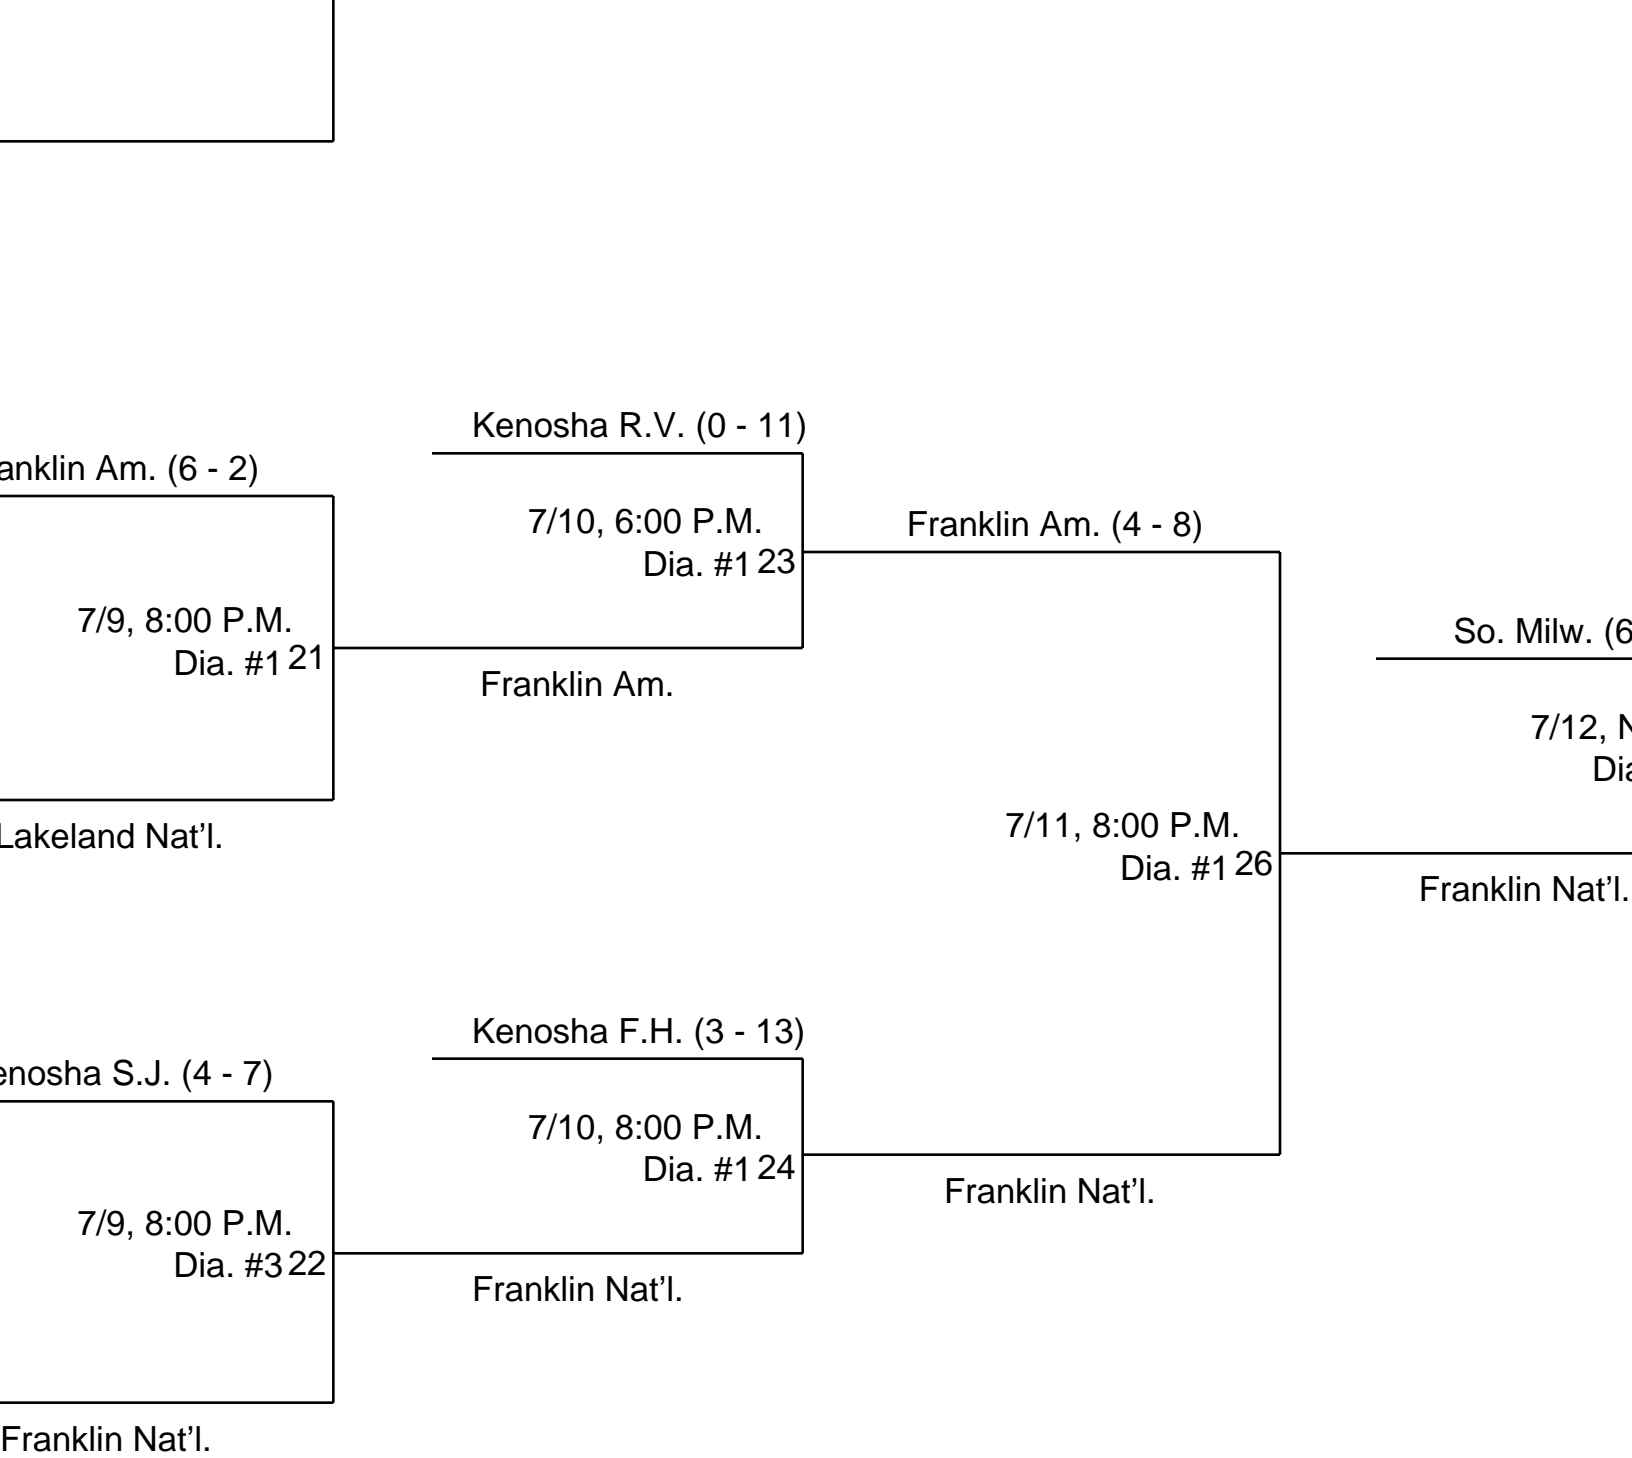

Wisconsin District Six 2008 - Major Baseball District Tournament - 15 Teams

15)

7/9, 6:00 P.M.
Dia. #1 19

Oak Creek Nat'l. (11 - 6)

7/11, 6:00 P.M.
Dia. #1 25

Oa

7/9, 6:00 P.M.
Dia. #3 20

So. Milw.

2008 - Tournament Host Leagues

Lakeland Little League

South Milwaukee Little League

Oak Creek Nat'l. (4 - 3)

7/13, 2:00 P.M.

Oak Creek Nat'l.

Oak Creek National Advances to State Wisconsin District Champions - Major Baseball

(- 7)

Noon
a. #1 27

Franklin Nat'l.