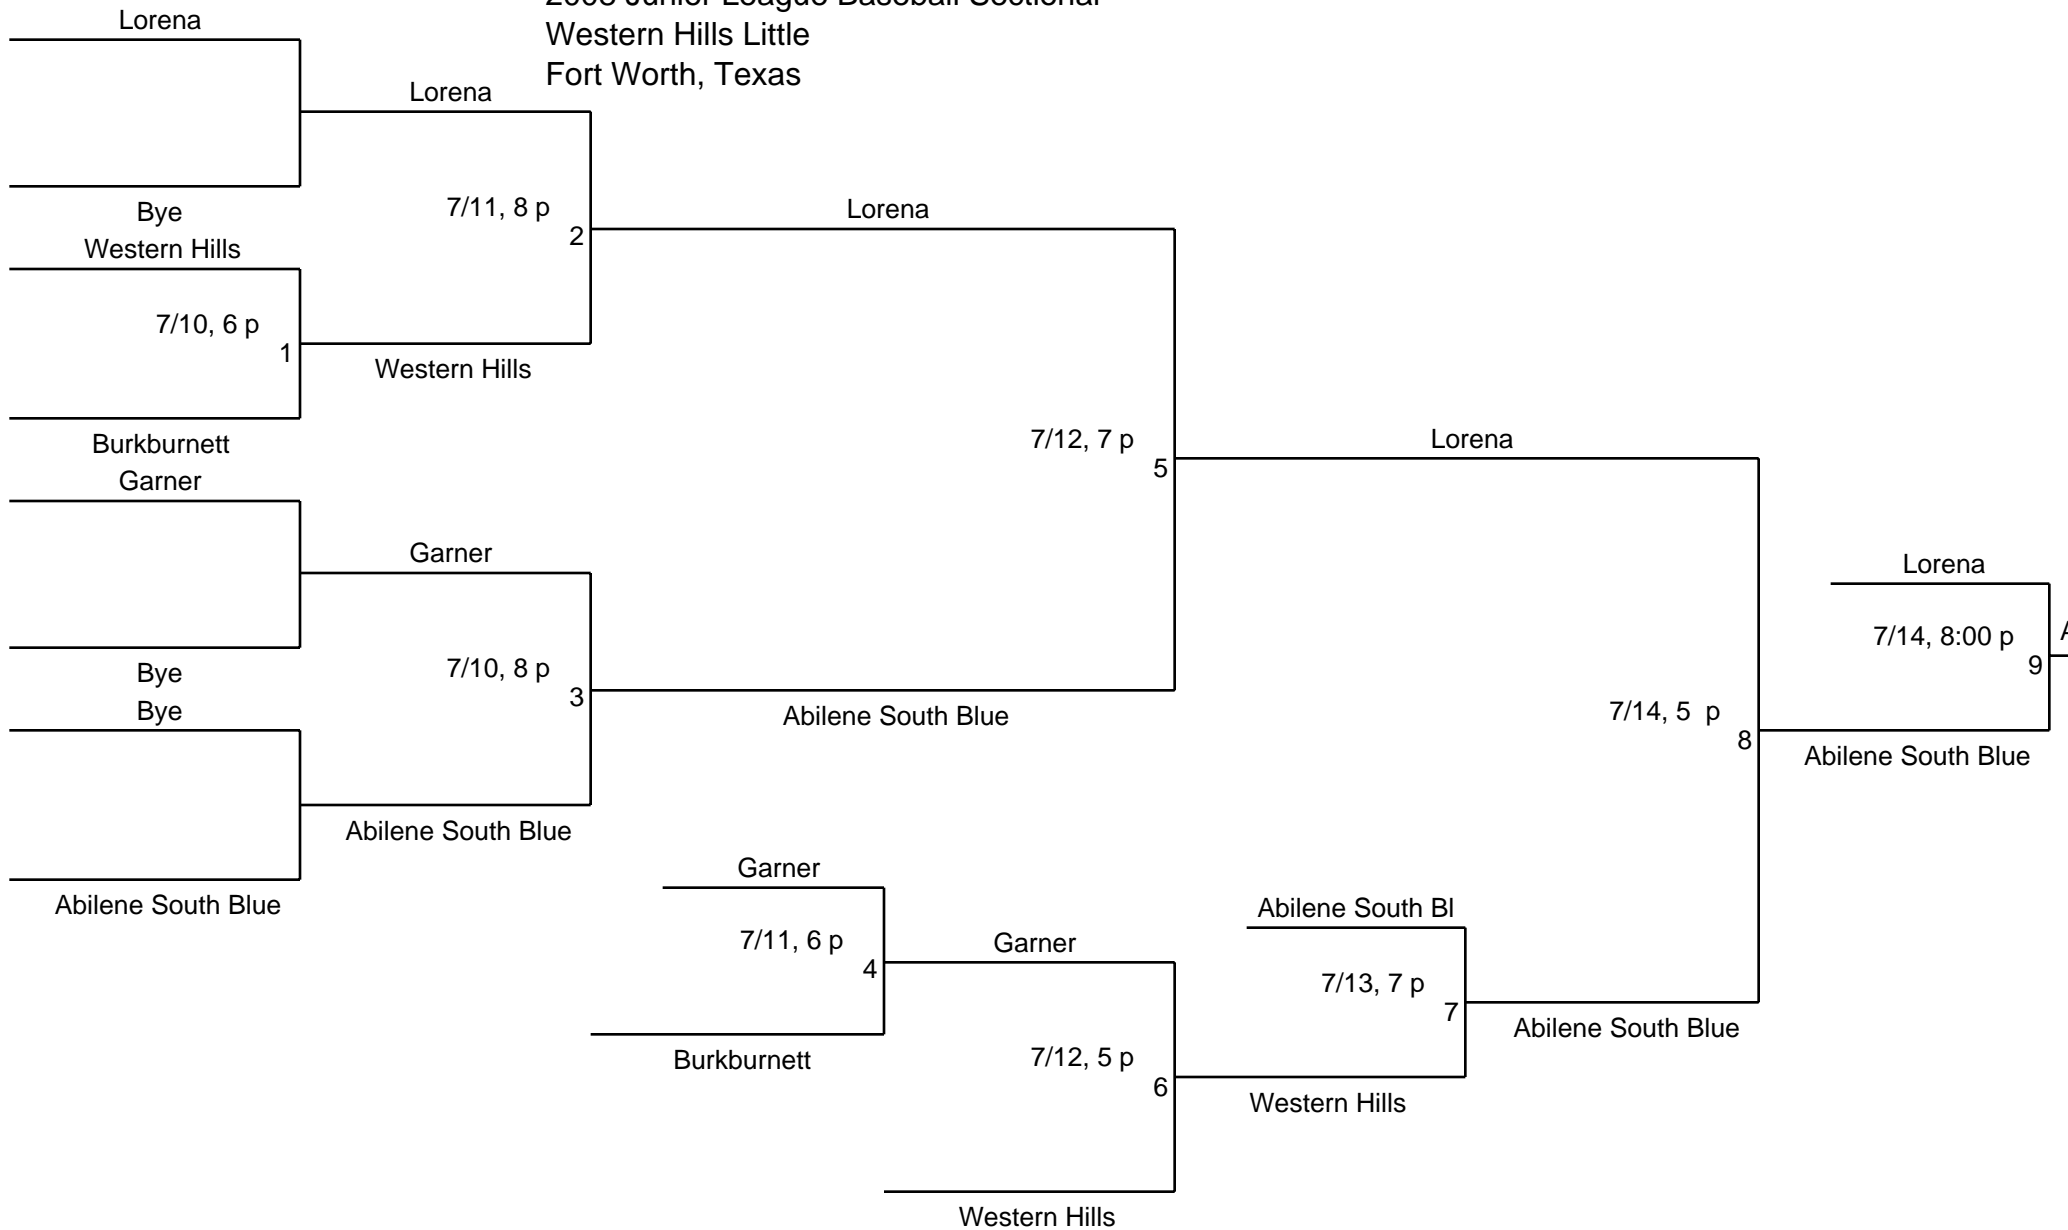

Texas West Section II
 2008 Junior League Baseball Sectional
 Western Hills Little
 Fort Worth, Texas

Abilene South BI