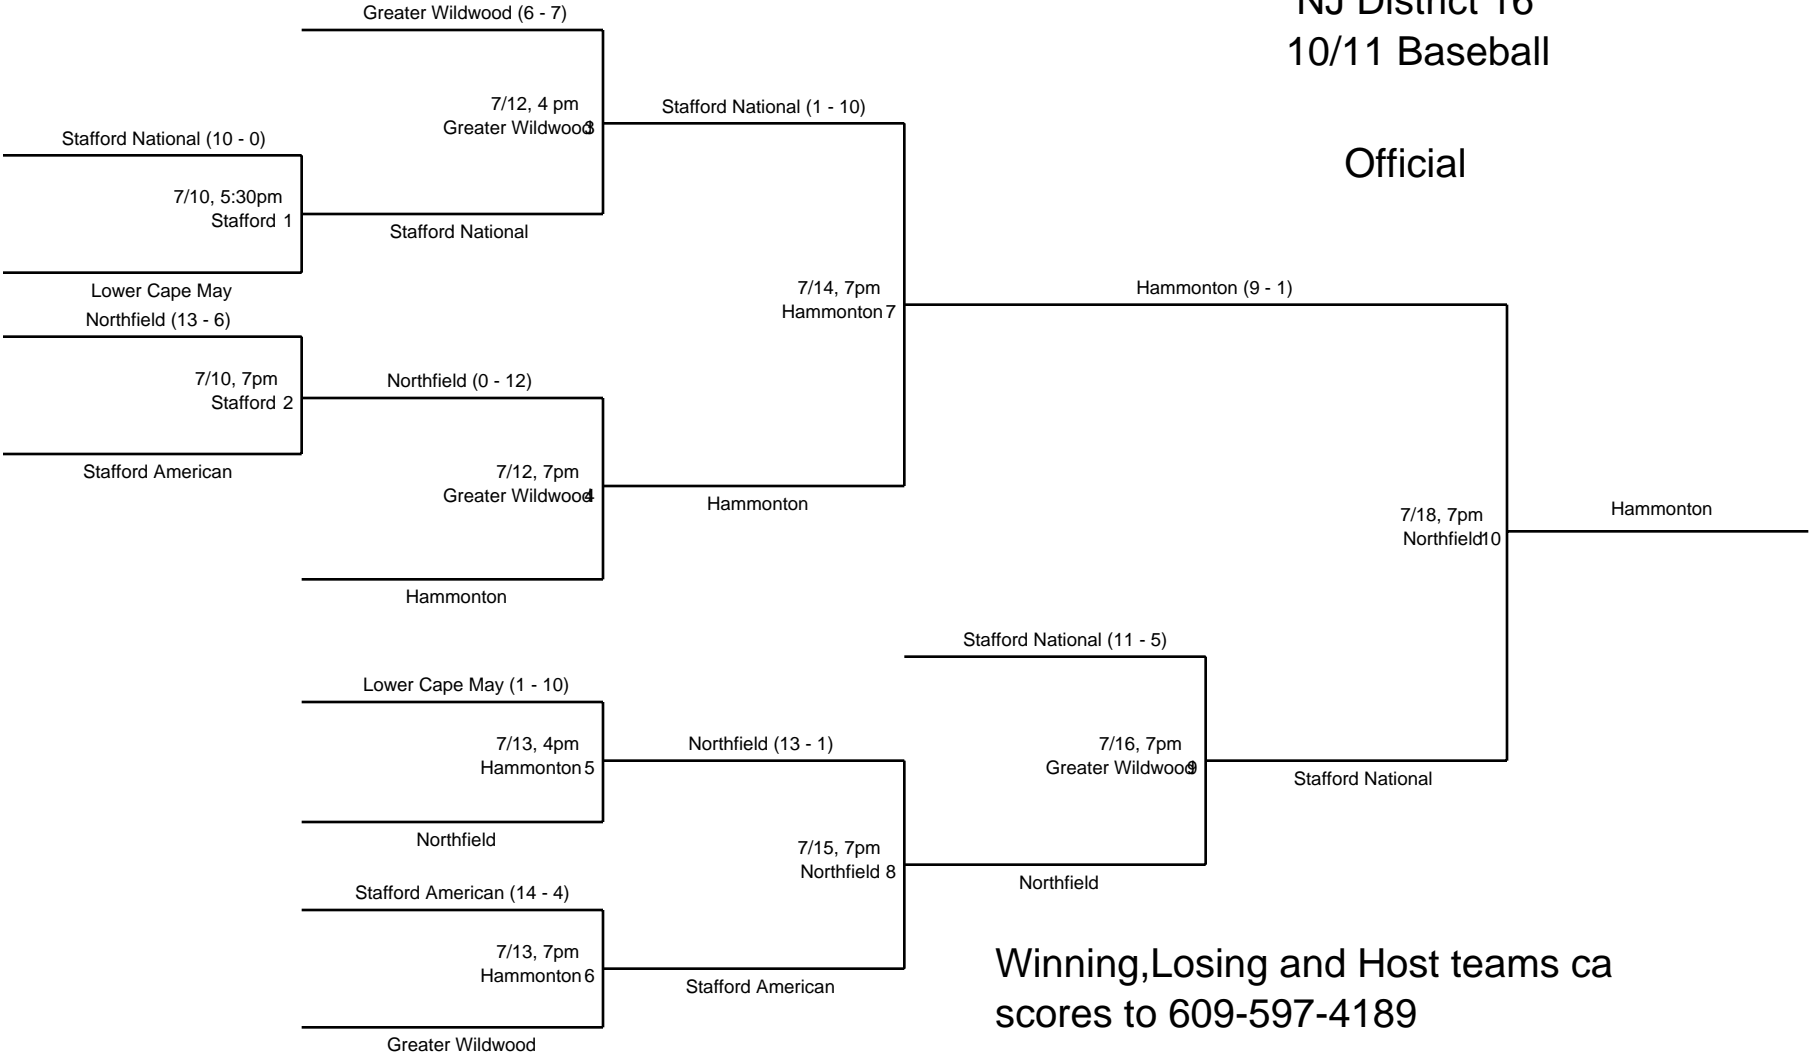

2008  
 NJ District 16  
 10/11 Baseball

Official

Winning, Losing and Host teams call scores to 609-597-4189