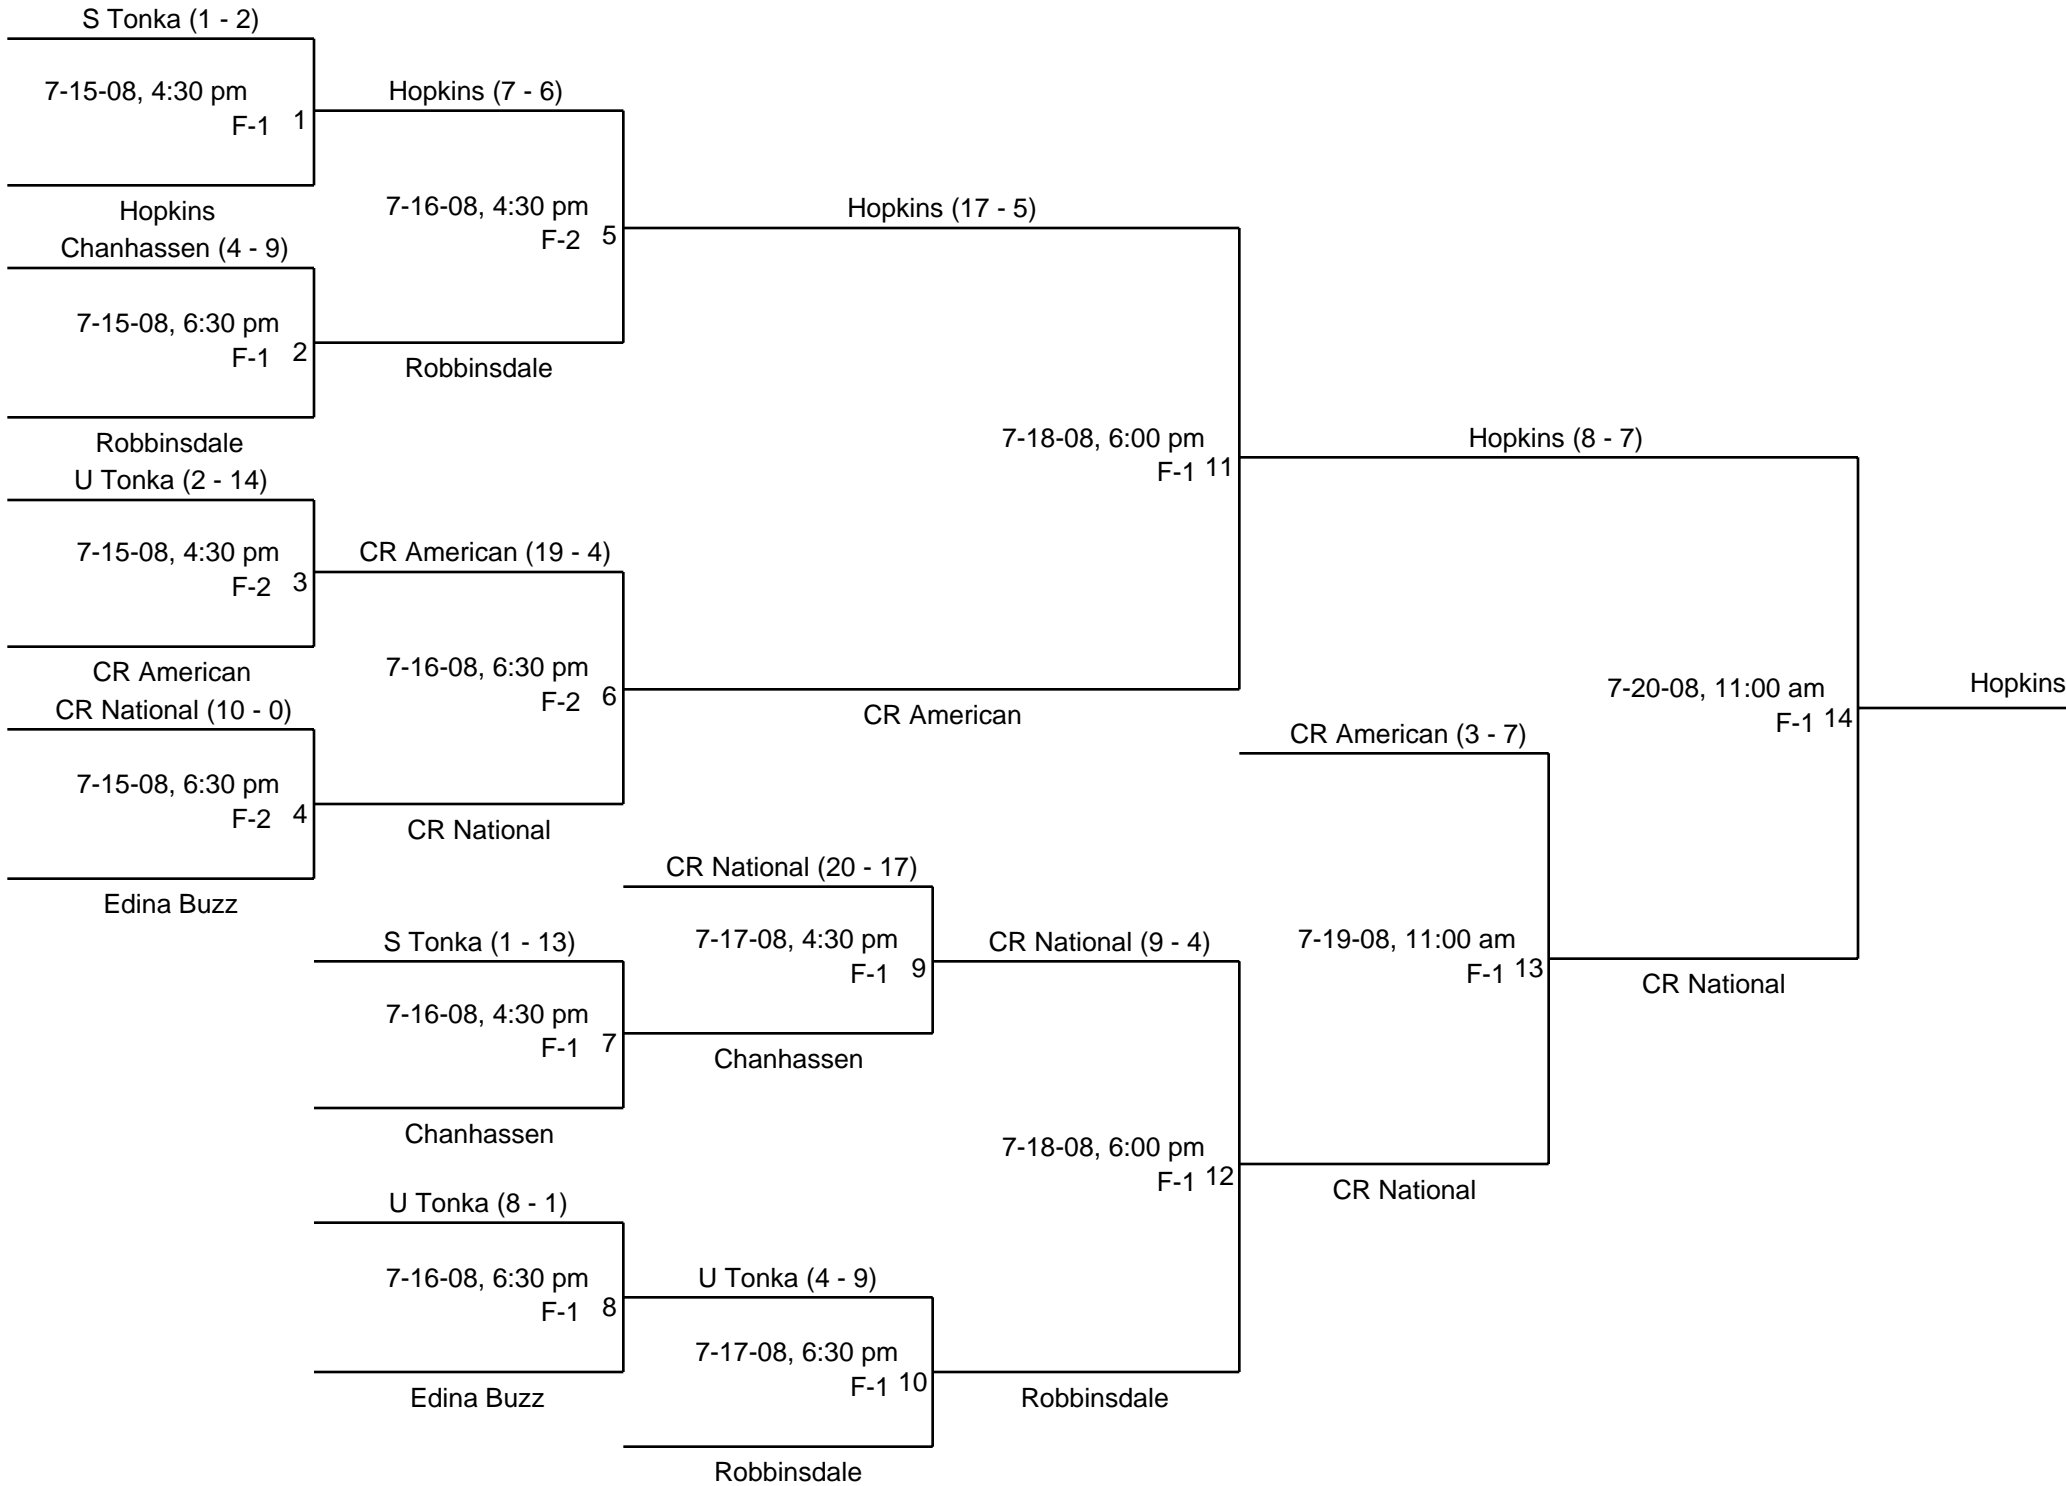

2008 9-10 District Finals

Host: Crystal

—