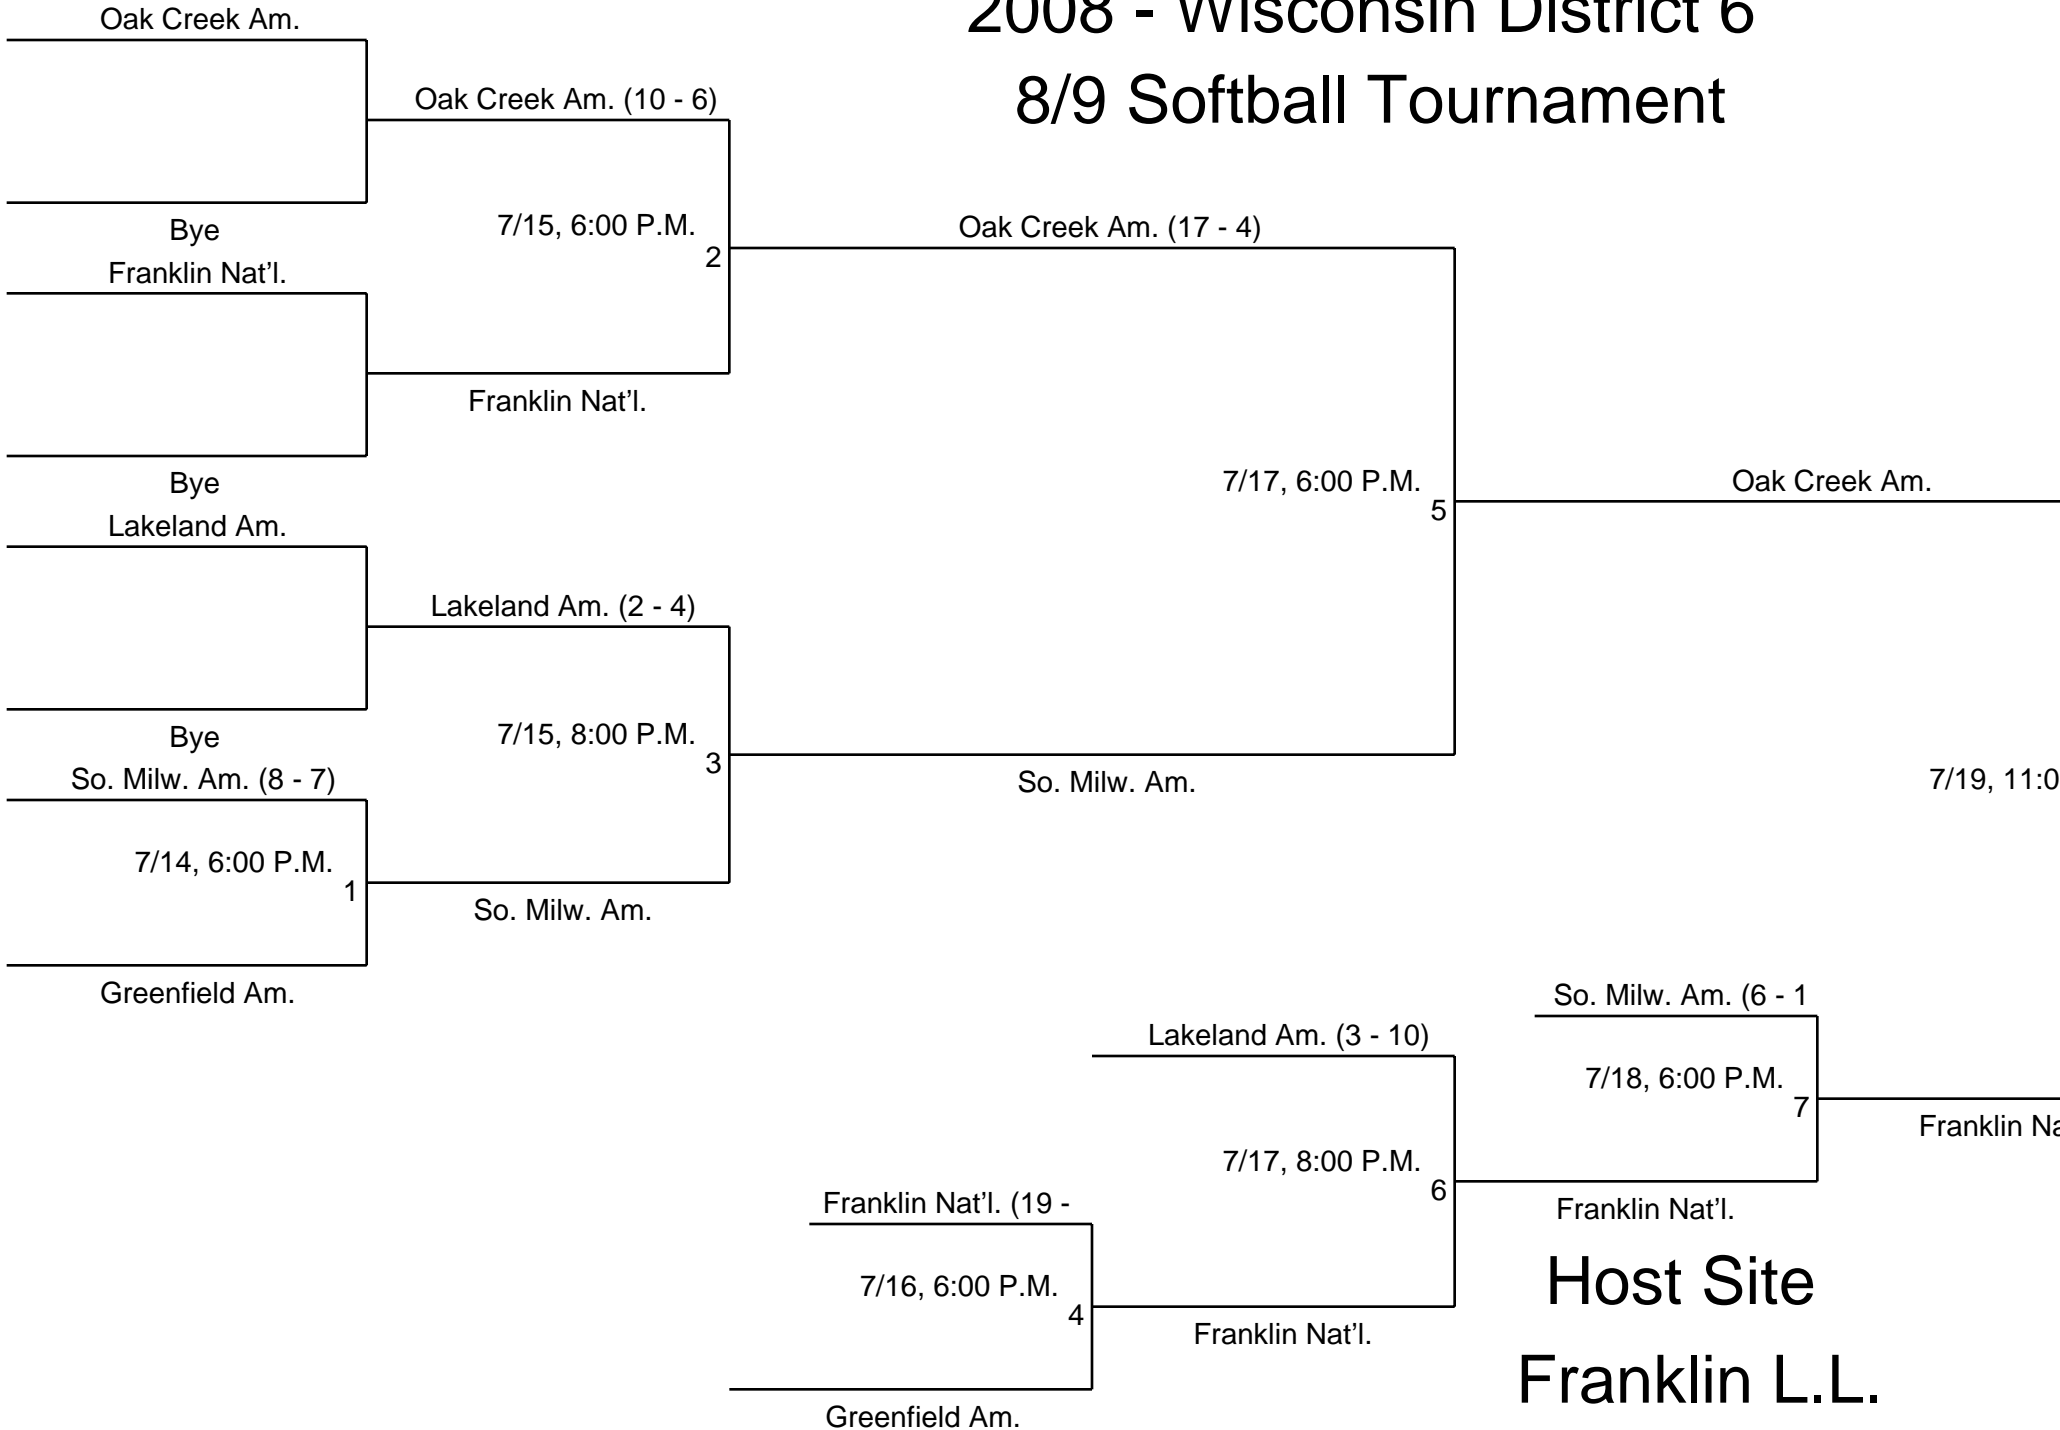

# 2008 - Wisconsin District 6 8/9 Softball Tournament

**Host Site  
Franklin L.L.**