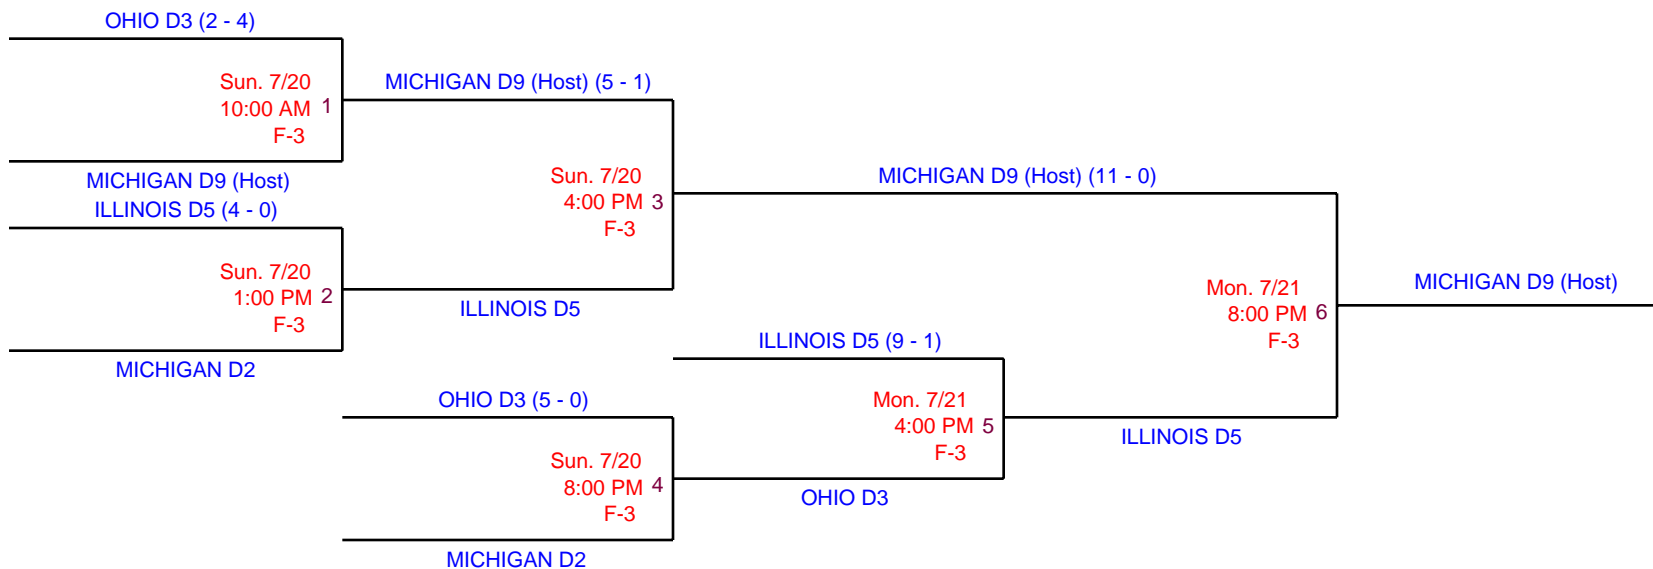

2008 Central Region Big League Baseball All Star Championship

Updated: 7/21

Hosted by Michigan District 9 &
Pinary Park Little League

Big League Baseball World Series
Easley, South Carolina
July 26 - August 2

www.bingleagueworldseries.org

Tournament results can be found at:
www.llbmichigan.org