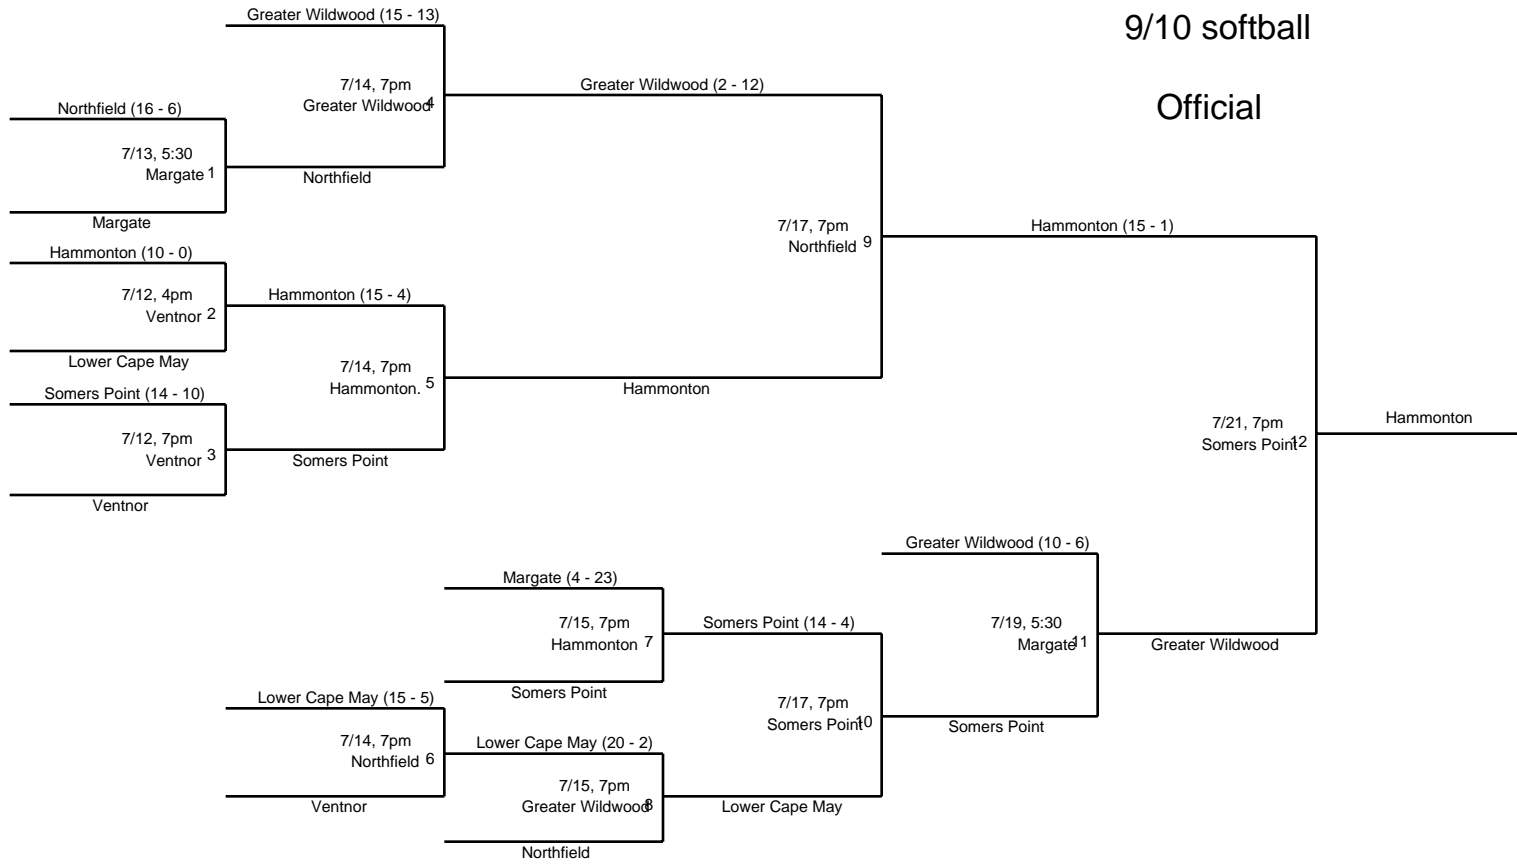

2008
NJ District 16
9/10 softball

Official

Winning, Losing and Host t
call in scores to 609-597-