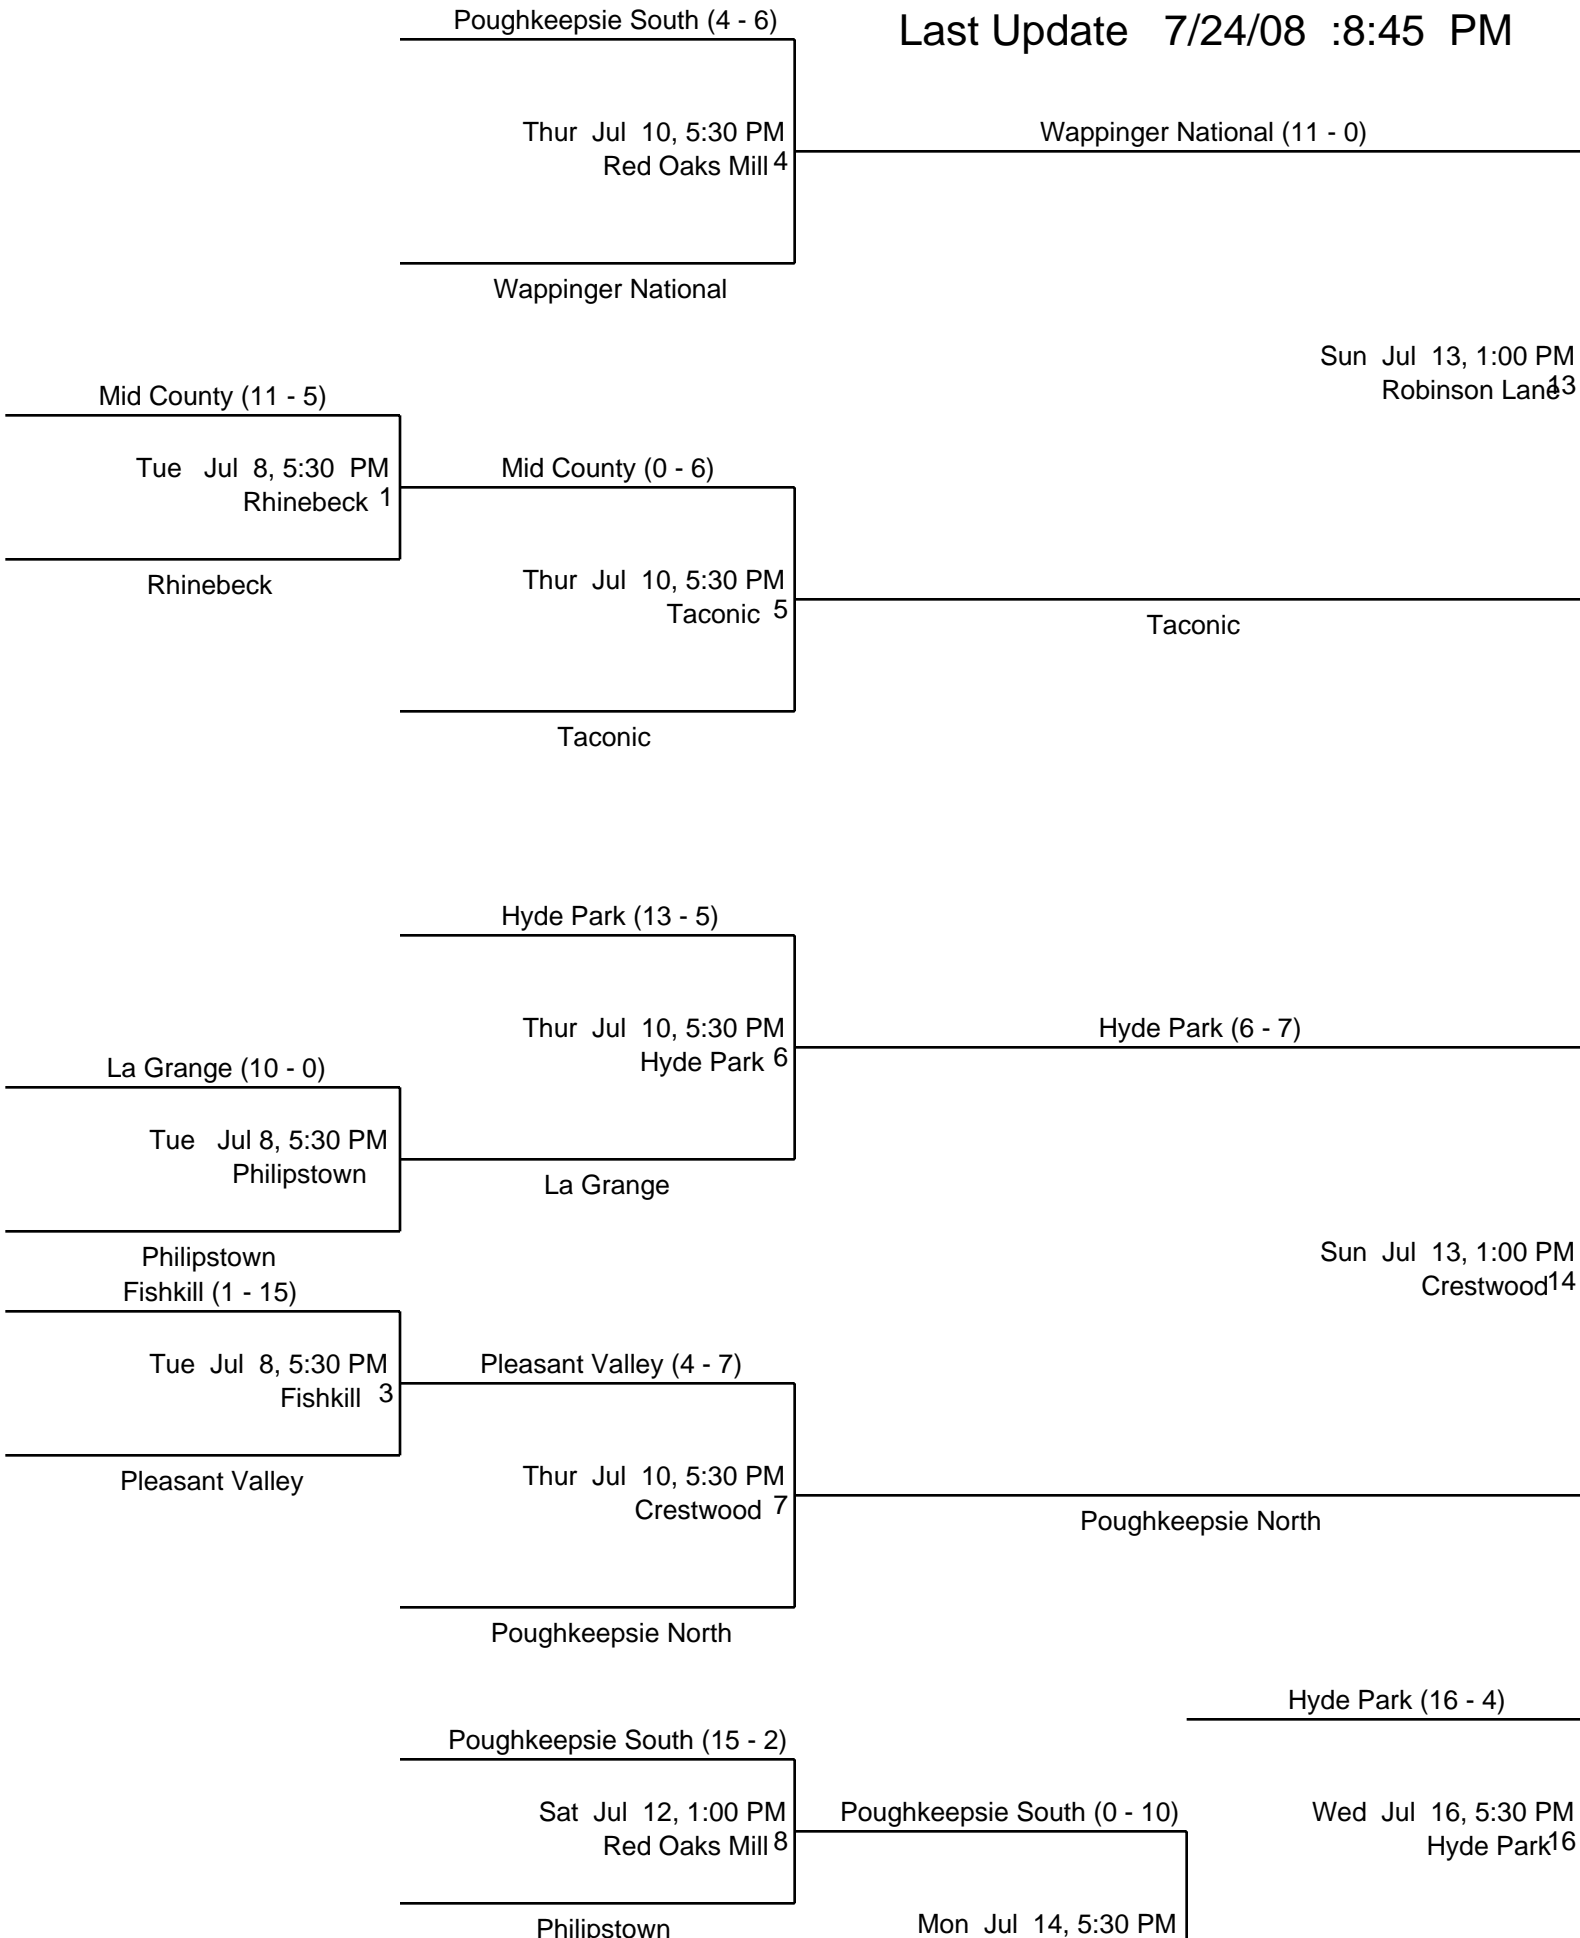

2008 NY- 17 10-11 BASEBALL
 Gerr Park 462-7250
 Last Update 7/24/08 :8:45 PM

Wappinger National (10 - 4)

Fri Jul 18, 5:30 PM
Robinson Lane¹⁷

Wappinger National (0 - 10)

Poughkeepsie North

Tue Jul 22, 5:30 PM
Robinson Lane²⁰

Poughkeepsie North (1 - 11)

Hyde Park (7 - 6)

Sun Jul 20, 1:00 PM
Hyde Park¹⁹

Hyde Park

Fri Jul 18, 5:30 PM
La Grange¹⁸

Hyde Park

La Grange

Hyde Park (3 - 5)

Thu Jul 24, 5:30 PM
Hyde Park²¹

Wappinger National

Wappinger National

SECTIONAL PLAY

Sat 7/26 17 @ 18

Mon 7/28 (17-18) @ (16-19)

Wed 7/30 *16-17-18-19) @ (11-12-13-14-15)