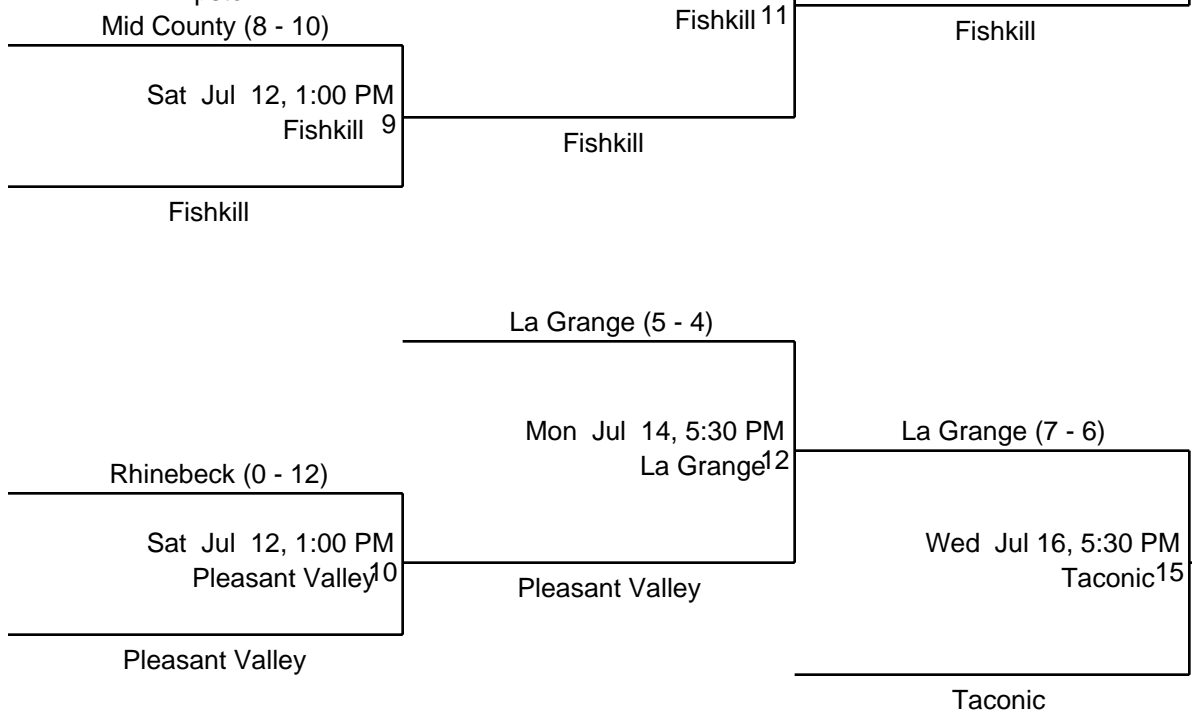

2008 NY- 17 10-11 BASEBALL
 Gerr Park 462-7250
 Last Update 7/24/08 :8:45 PM

Wappinger National (10 - 4)

Fri Jul 18, 5:30 PM
Robinson Lane¹⁷

Wappinger National (0 - 10)

Poughkeepsie North

Tue Jul 22, 5:30 PM
Robinson Lane²⁰