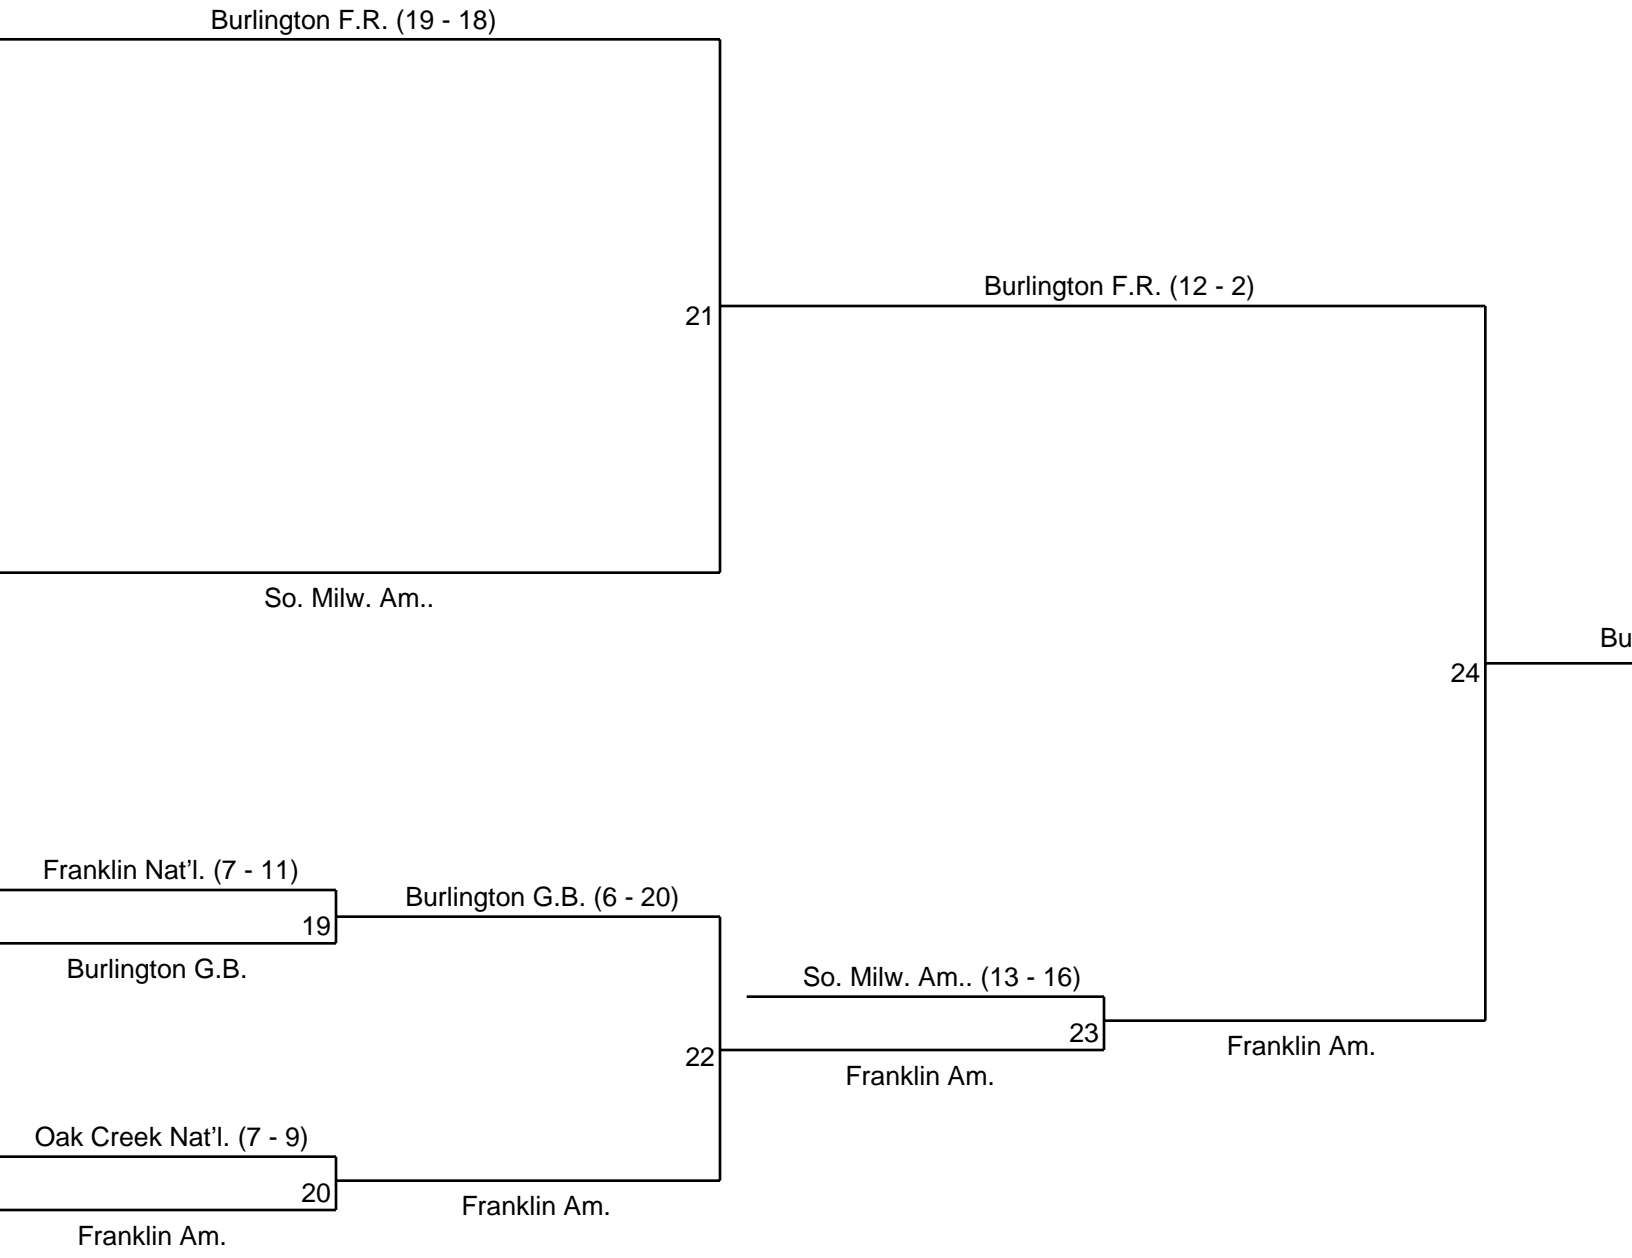

2008 - Wisconsin District Six

9/10 Baseball Tournament

Teams - 13

2008 Host Site - Burlington & Lakeland & So. Milw. Little League

rlington F.R.