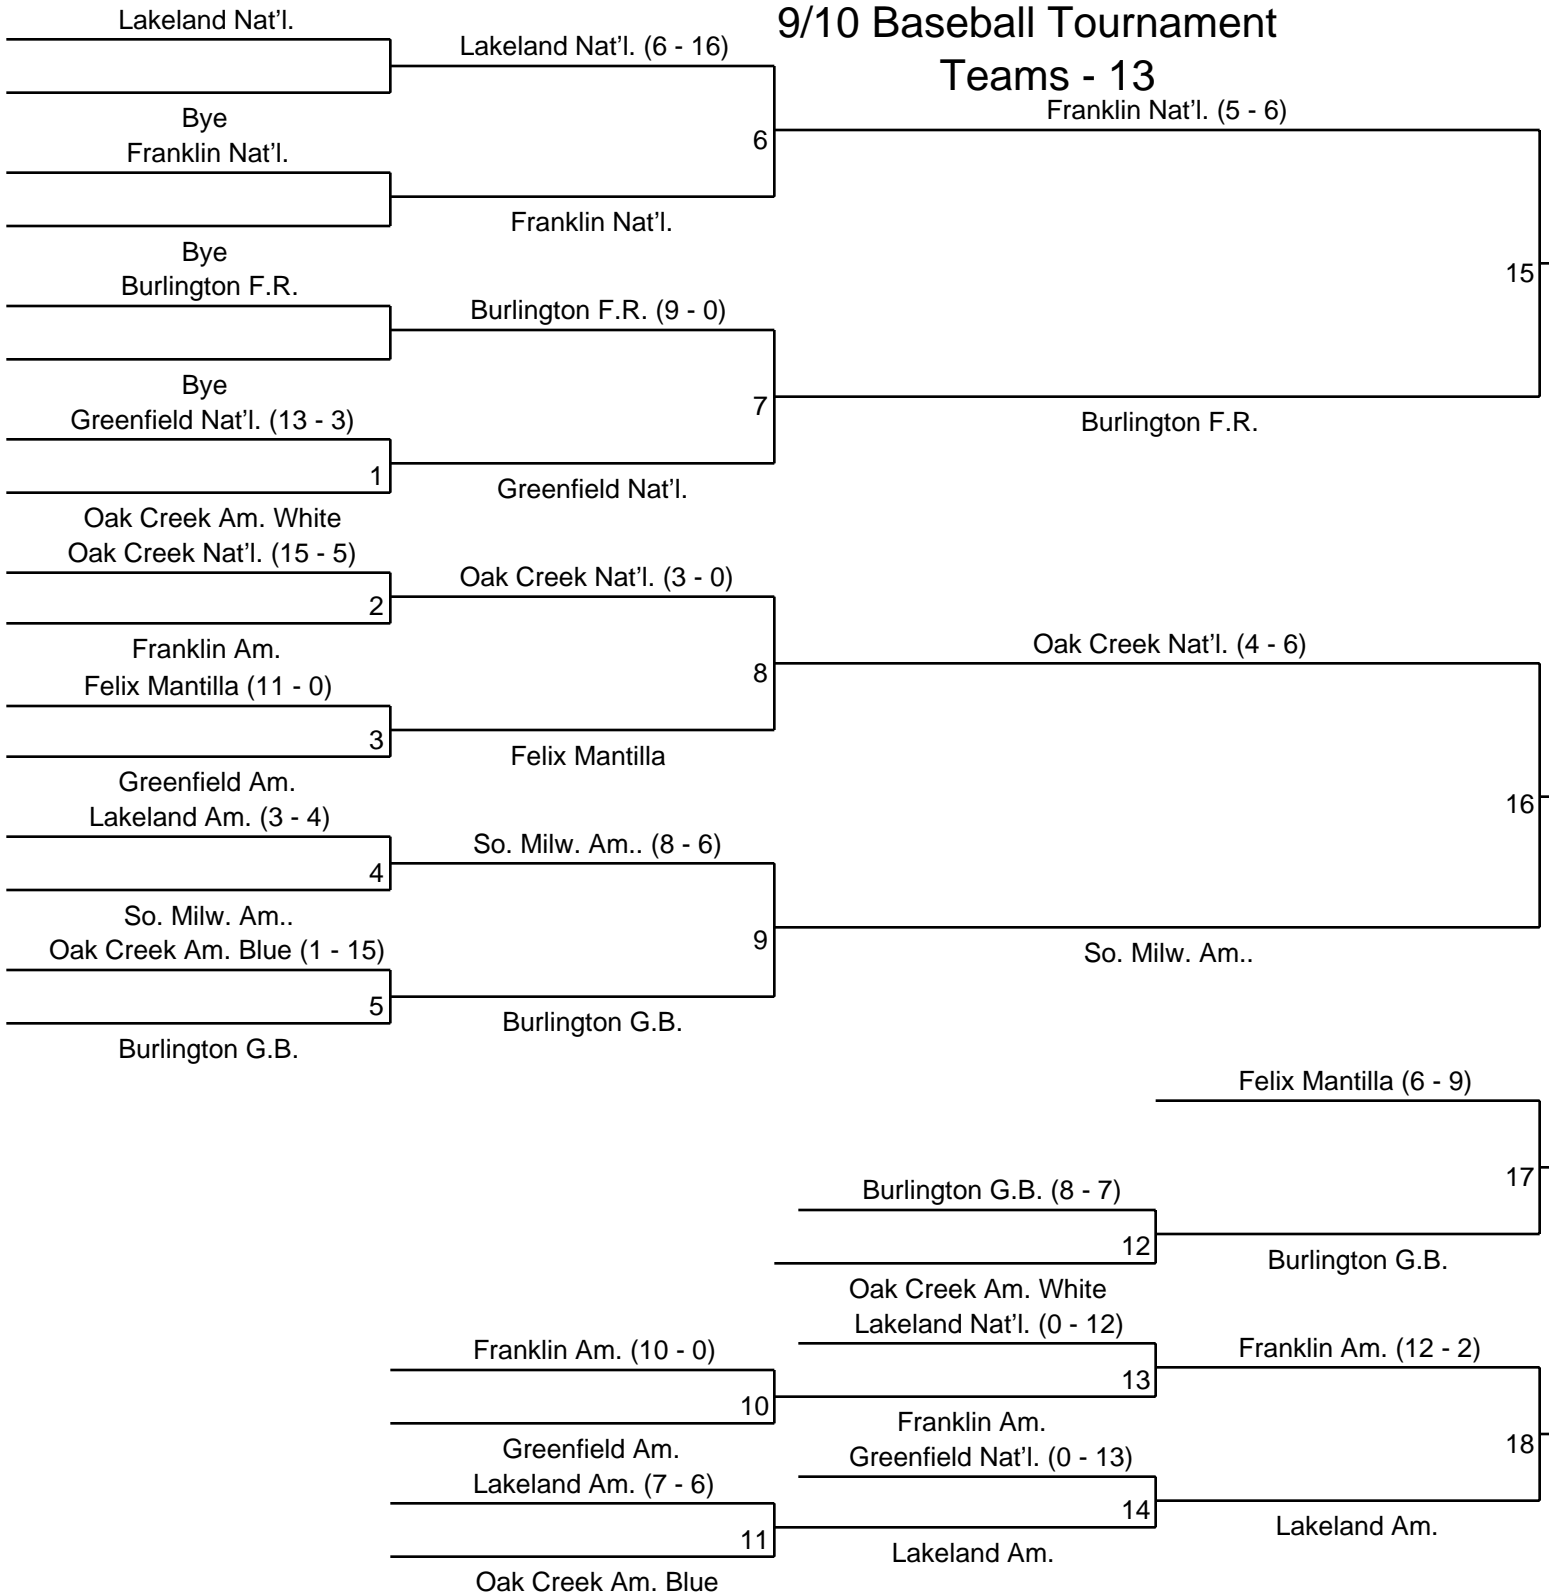

2008 - Wisconsin District Six

9/10 Baseball Tournament

Teams - 13

2008 Host Site - Burlington & Lakeland & So. Milw. Little League

rlington F.R.