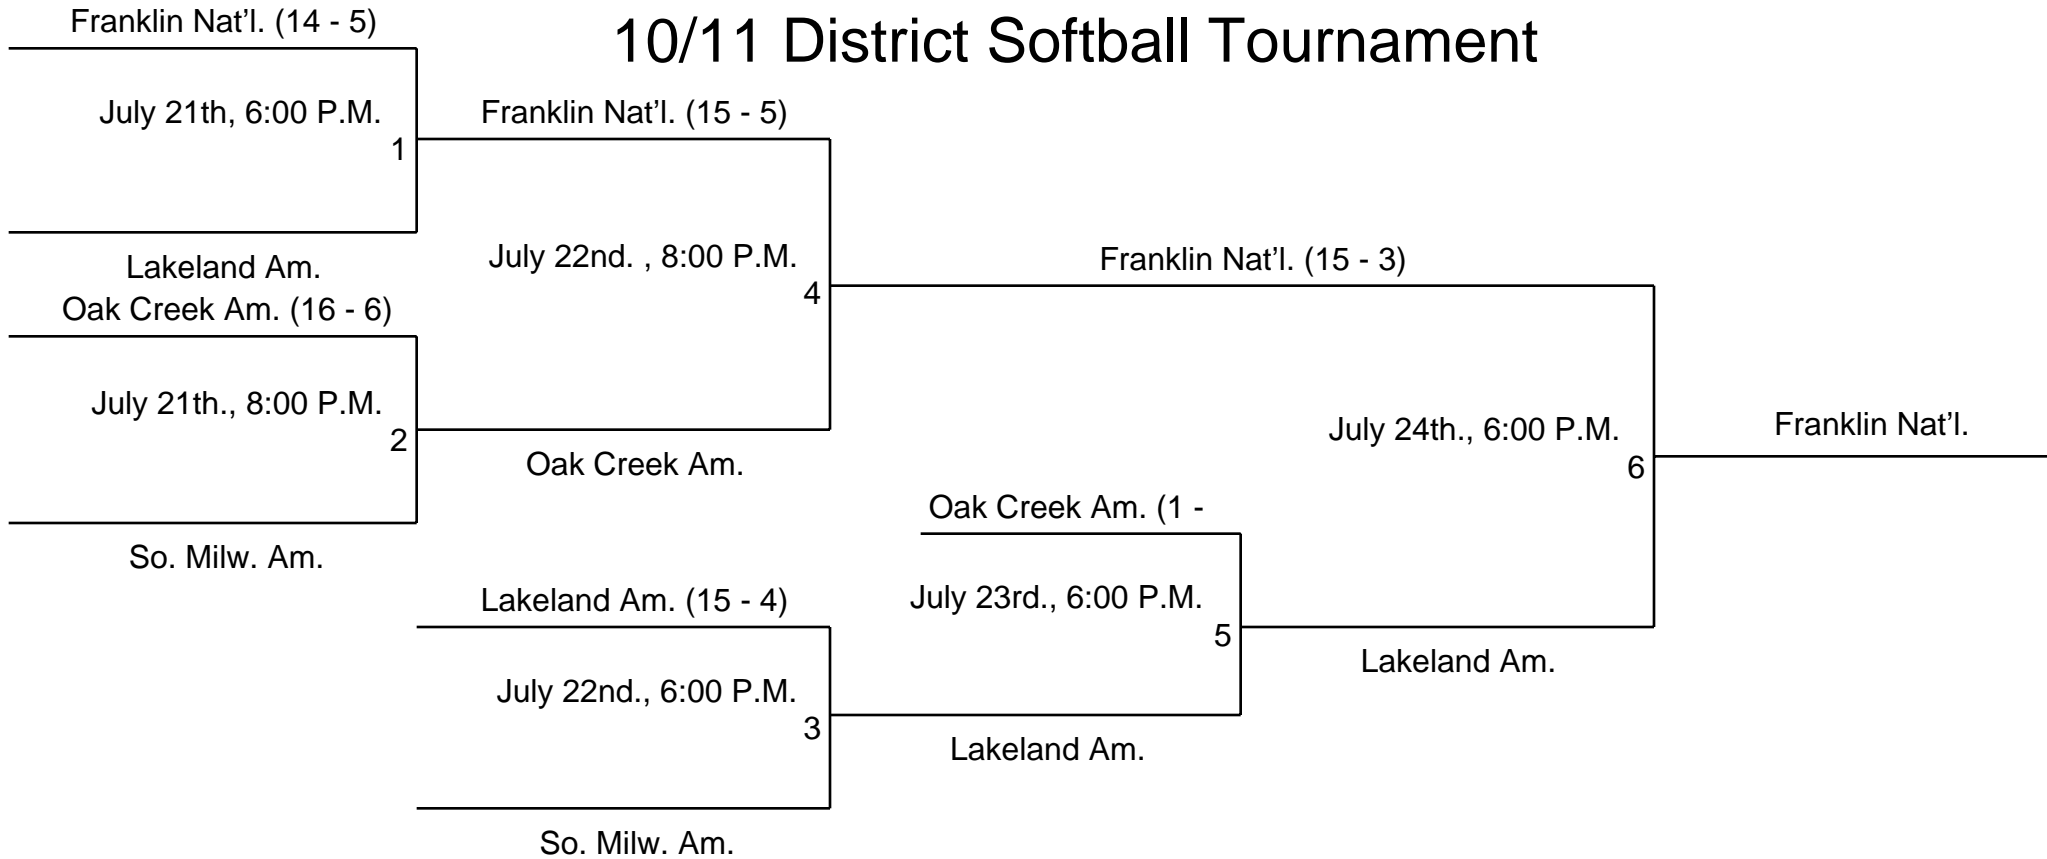

2008 - Wisconsin District 6

10/11 District Softball Tournament

Host Site - Oak Creek Little League