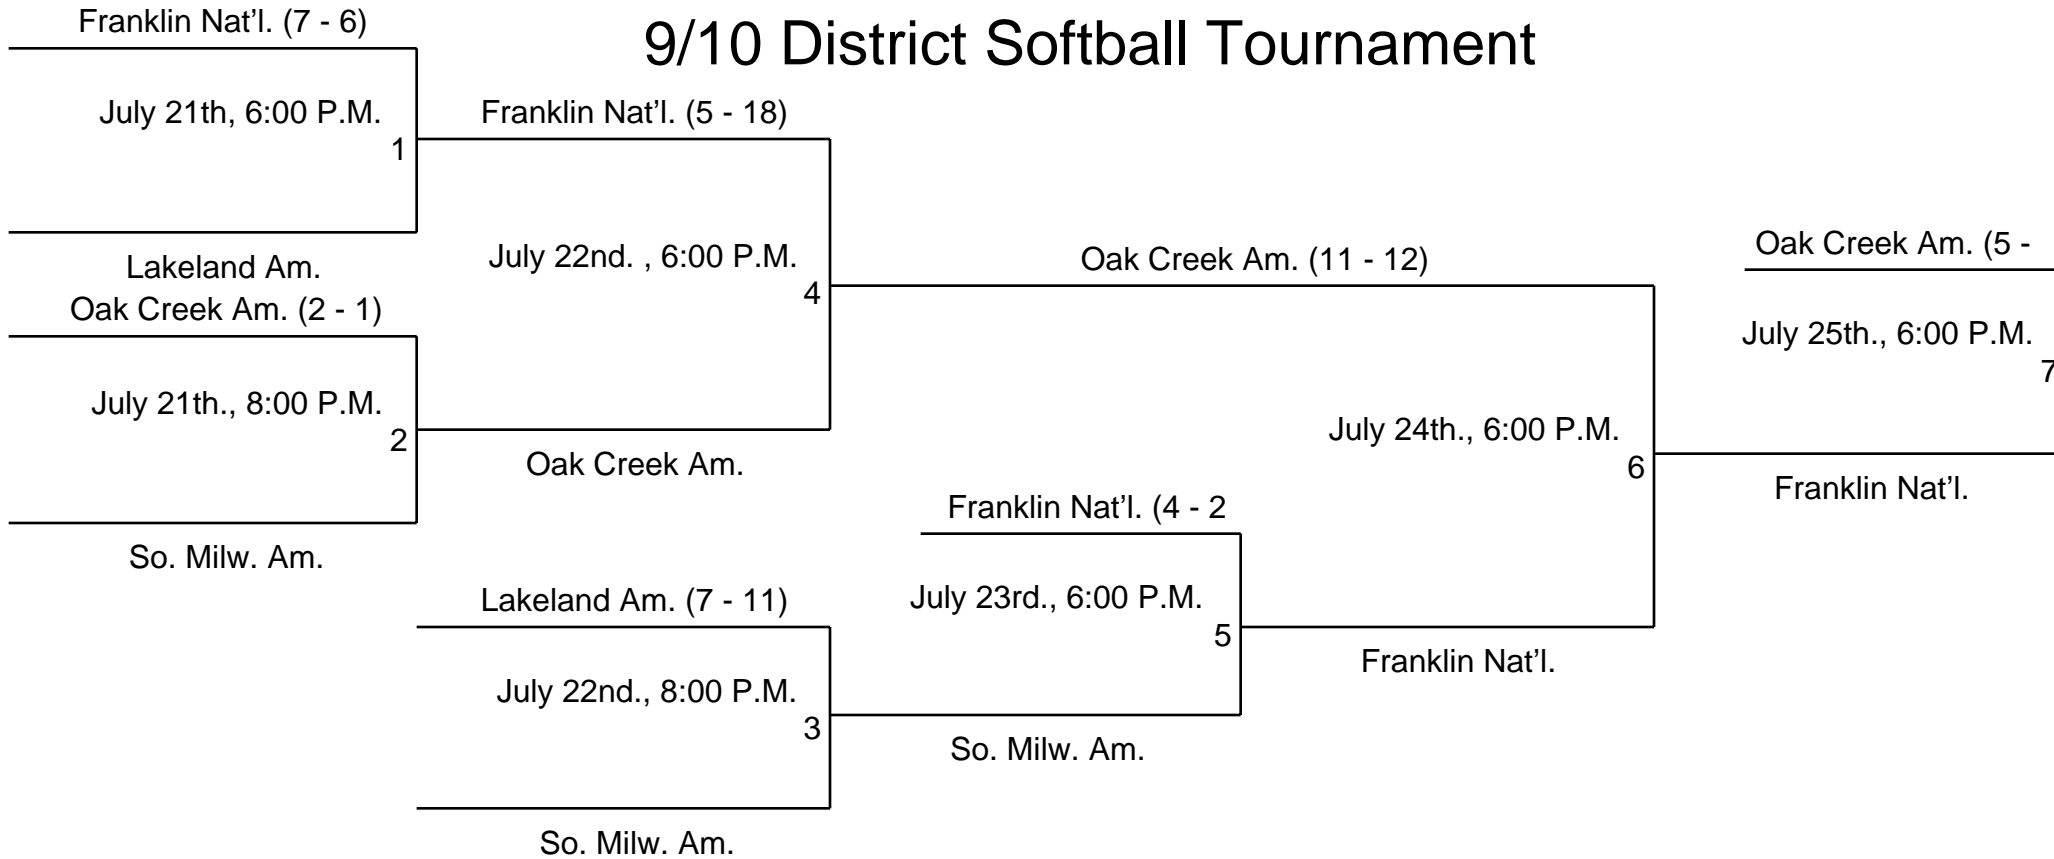

2008 - Wisconsin District 6

9/10 District Softball Tournament

Host Site - Franklin Little League

Franklin Nat'l.