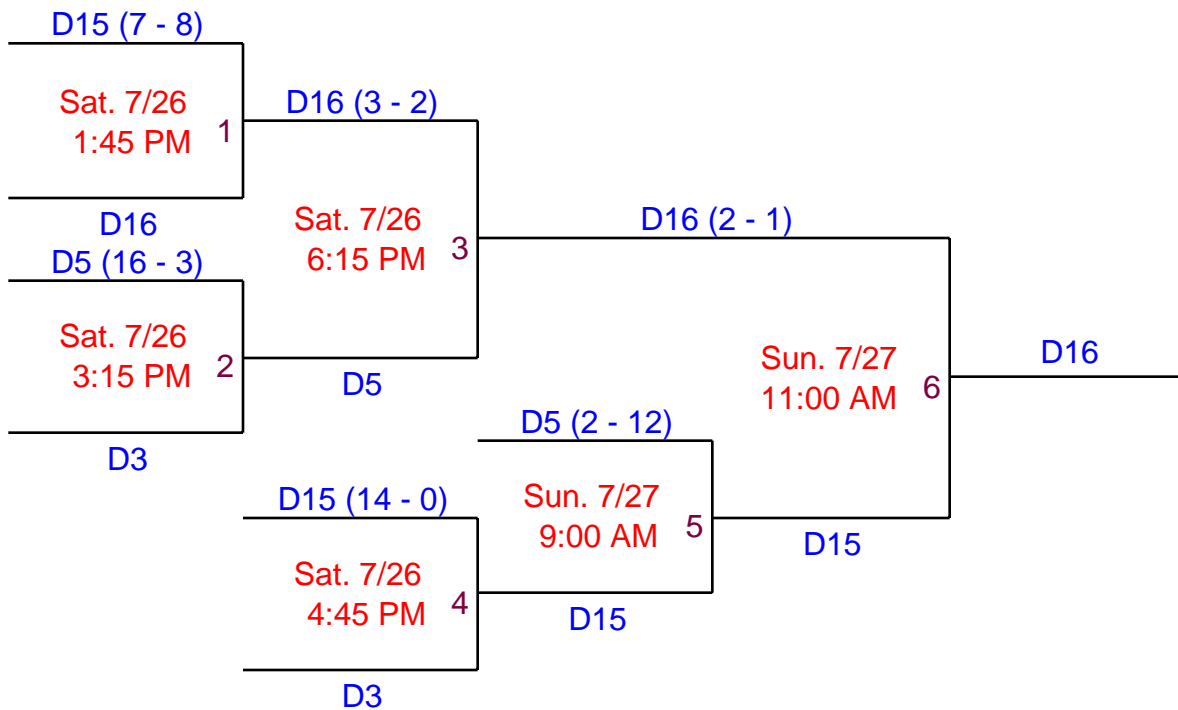

# 2008 Michigan State Big League Softball All Star Tournament

Completed: 7/27

Hosted by District 16

Congratulations District 16  
Michigan State Big League Softball Champions!

Central Regional at  
Pinary Park LL - Wyoming, Michigan (District 9)

Tournament results can be found at:

[www.llbmichigan.org](http://www.llbmichigan.org)