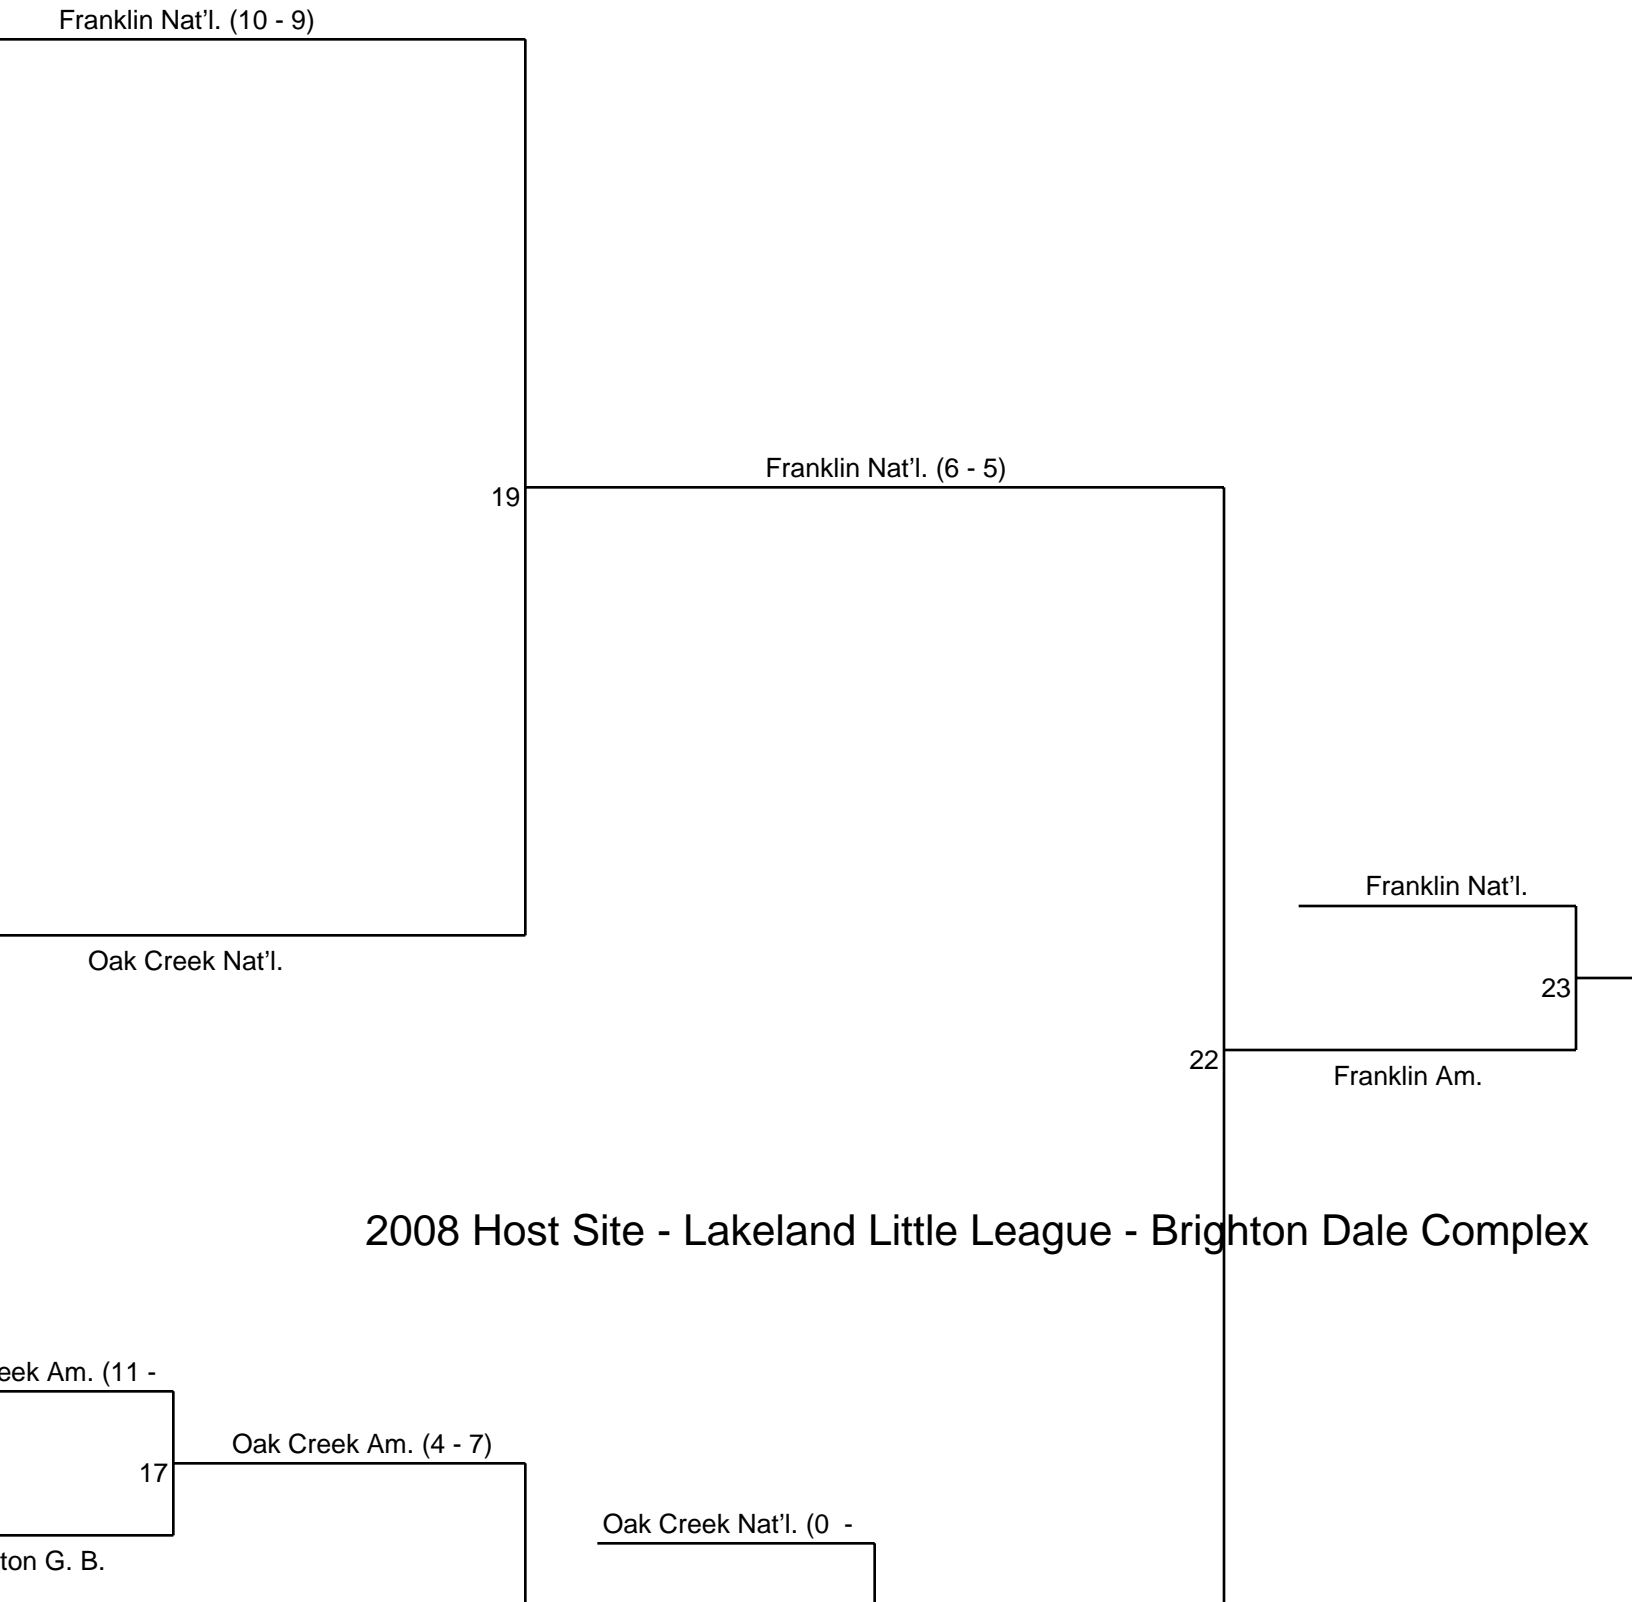

2008 - Wisconsin District Six
10/11 Baseball Tournament
Teams - 12

COMPLETED!!!

in Am. (10 - 0)

18

Franklin Am.

20

Franklin Am.

21