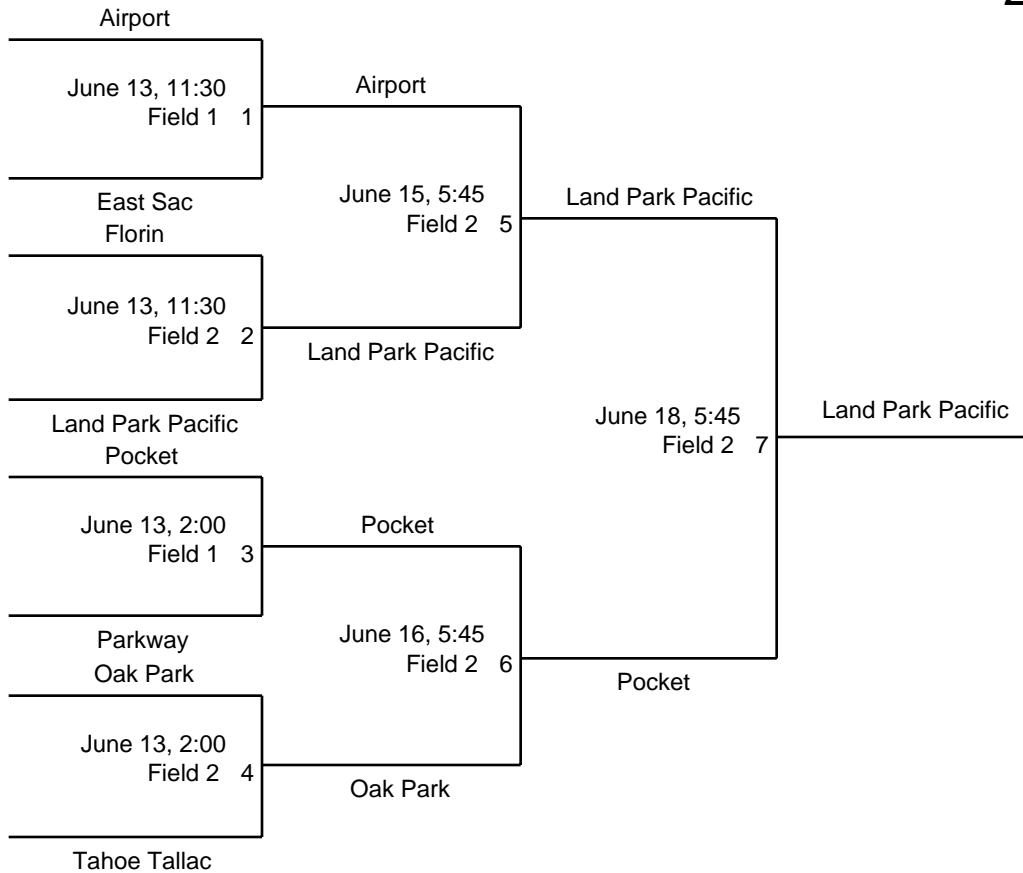

# 2009 MAJOR BASEBALL TOC FLORIN LITTLE LEAGUE RUTTER SCHOOL FIELDS

HOME TEAM - TOP OF BACKE  
DATES - TBD

Revised: 06/18/2009

**NO OUTSIDE FOOD OR DRINK ALLOWED AT FIELDS  
SUPPORT THE HOSTING LITTLE LEAGUE**