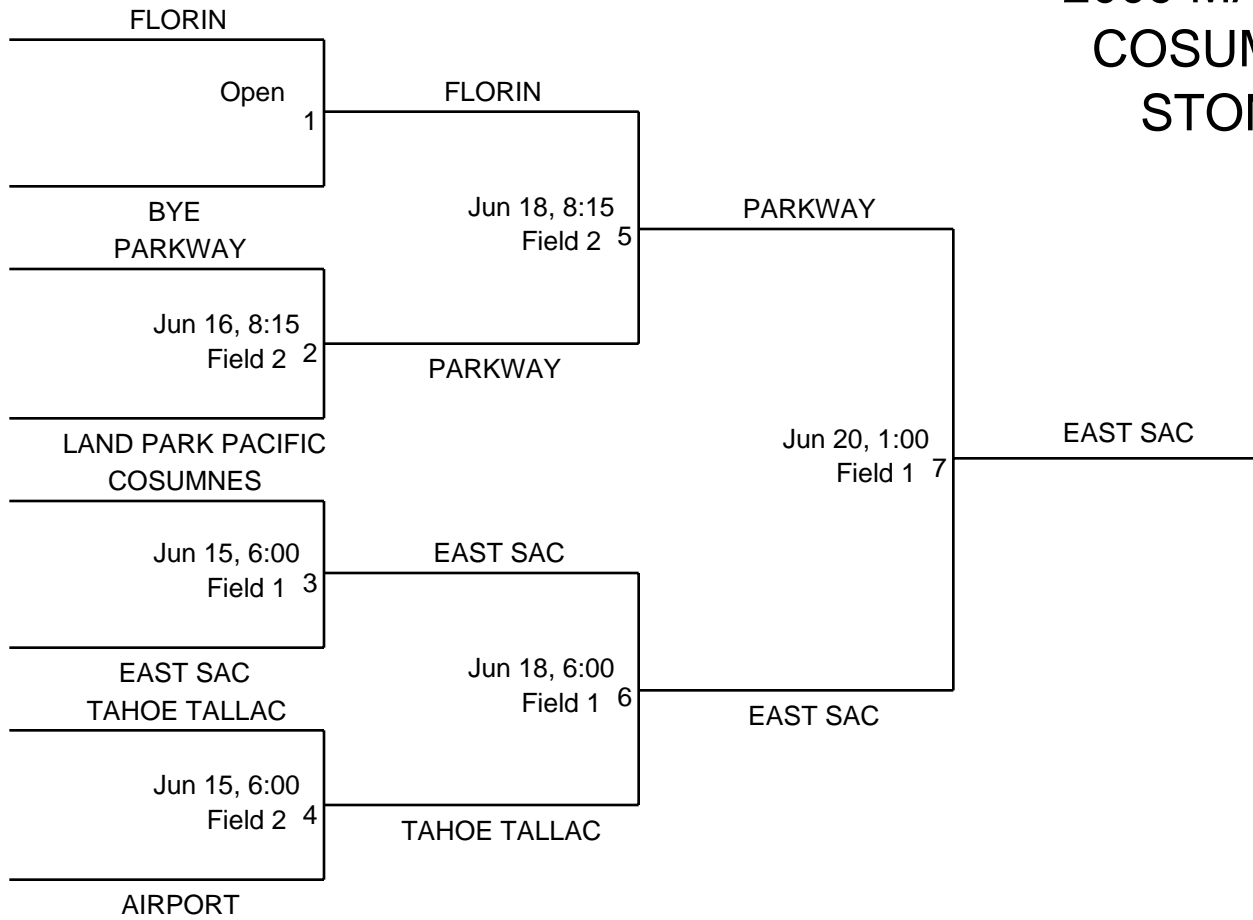

2009 MAJOR SOFTBALL TOC COSUMNES LITTLE LITTLE STONEHOUSE FIELDS

Revised: 06/20/2009

HOME TEAM - BOTTOM OF BRACKET

**NO OUTSIDE FOOD OR DRINK ALLOWED AT FIELDS
SUPPORT YOUR HOSTING LITTLE LEAGUE**