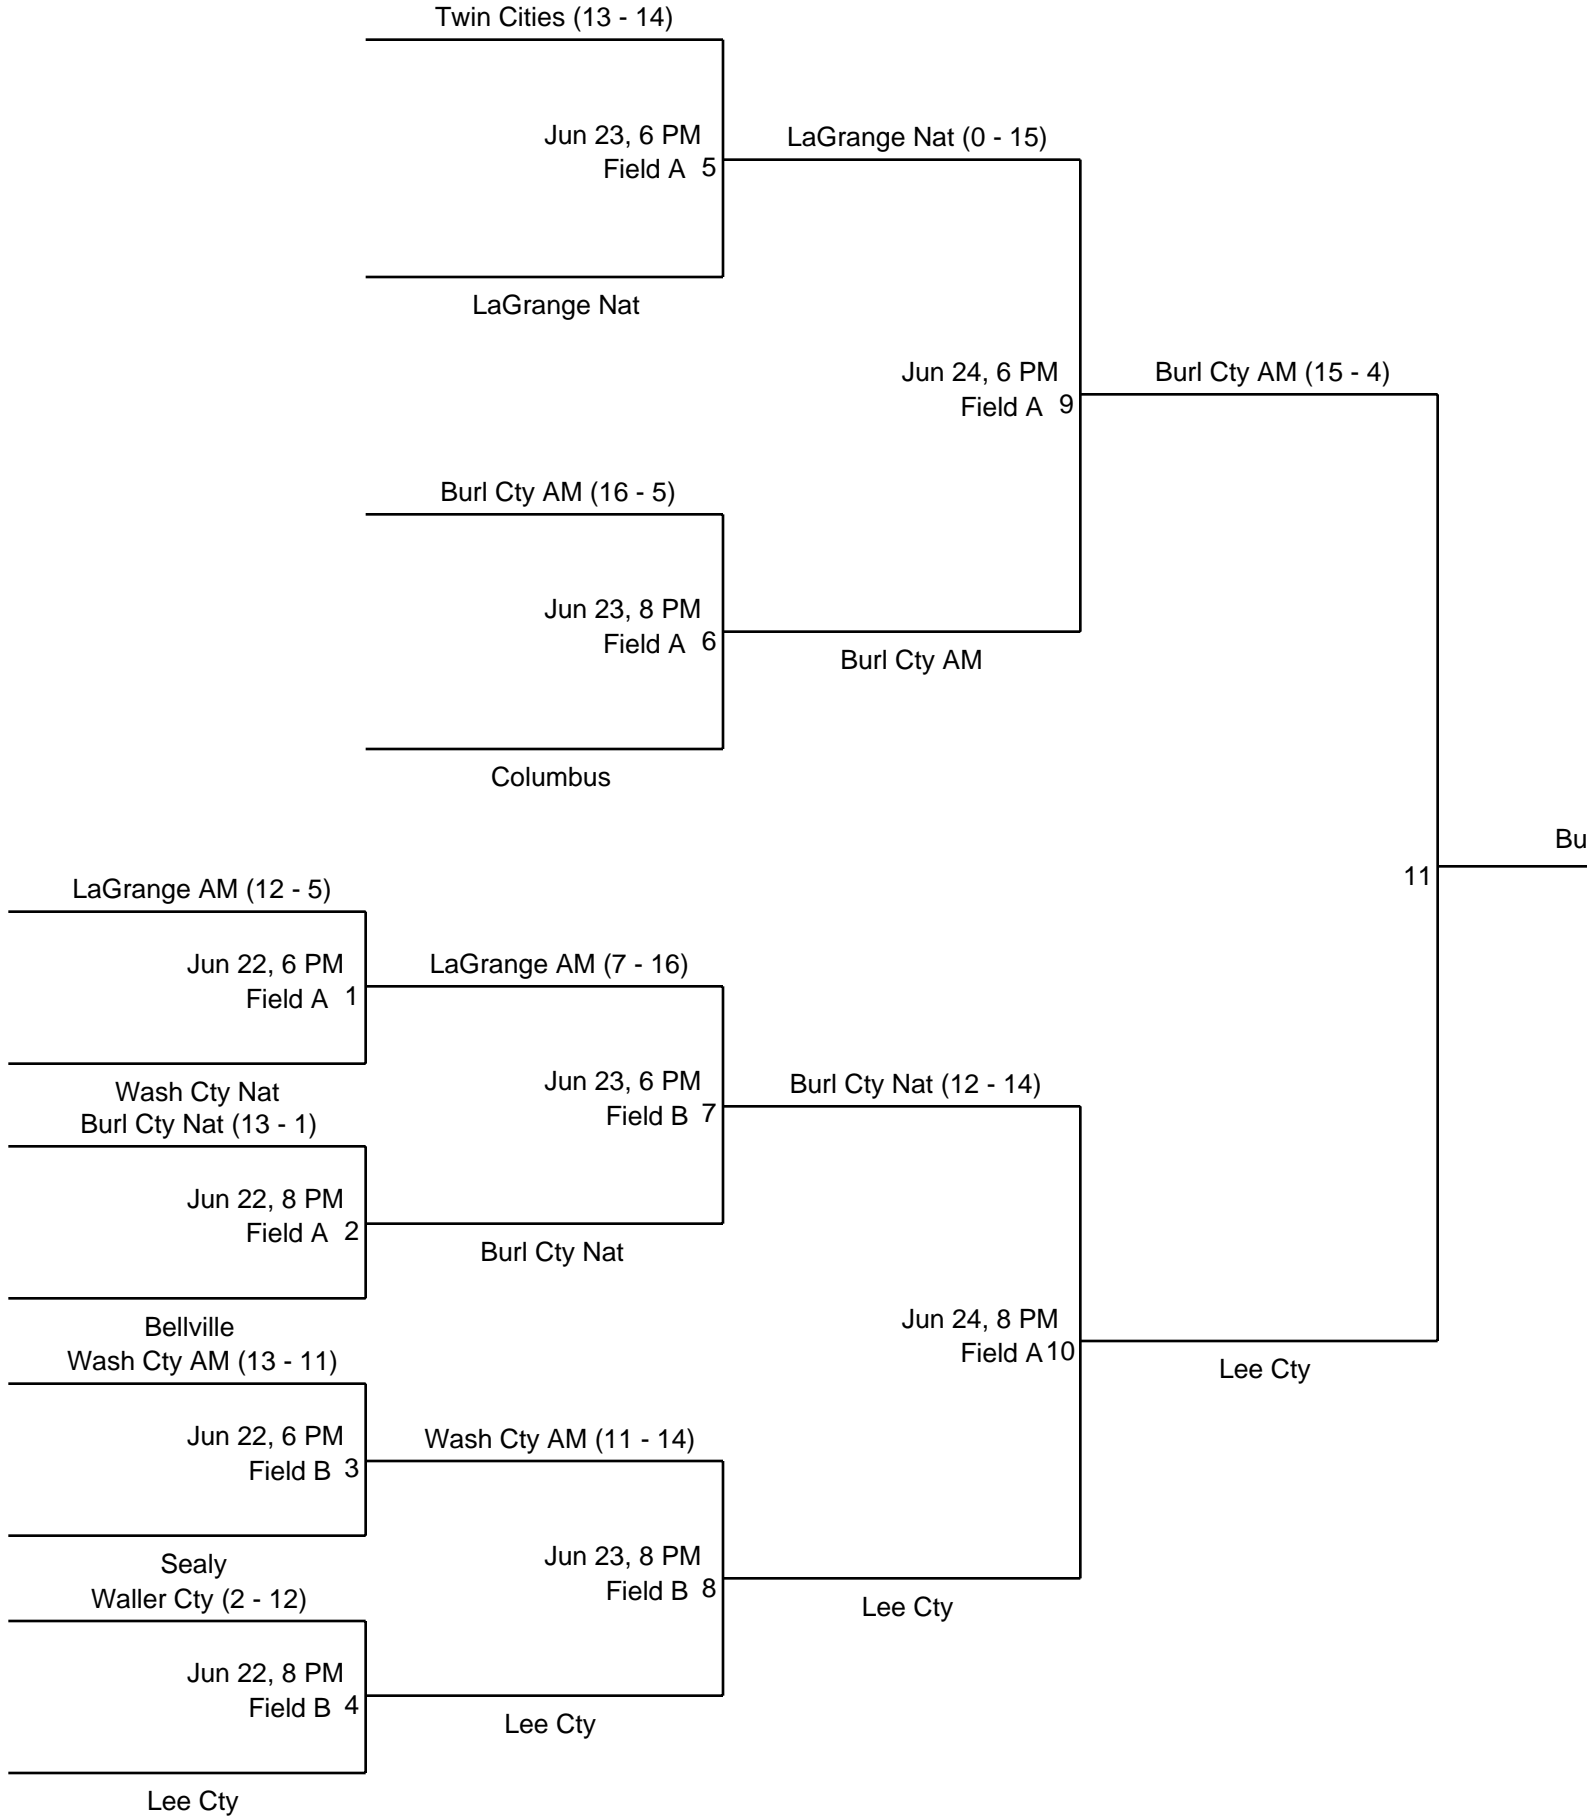

# 7 & 8 PITCHING MACHINE SOFTBALL SINGLE ELIMINATION

rl Cty AM

---