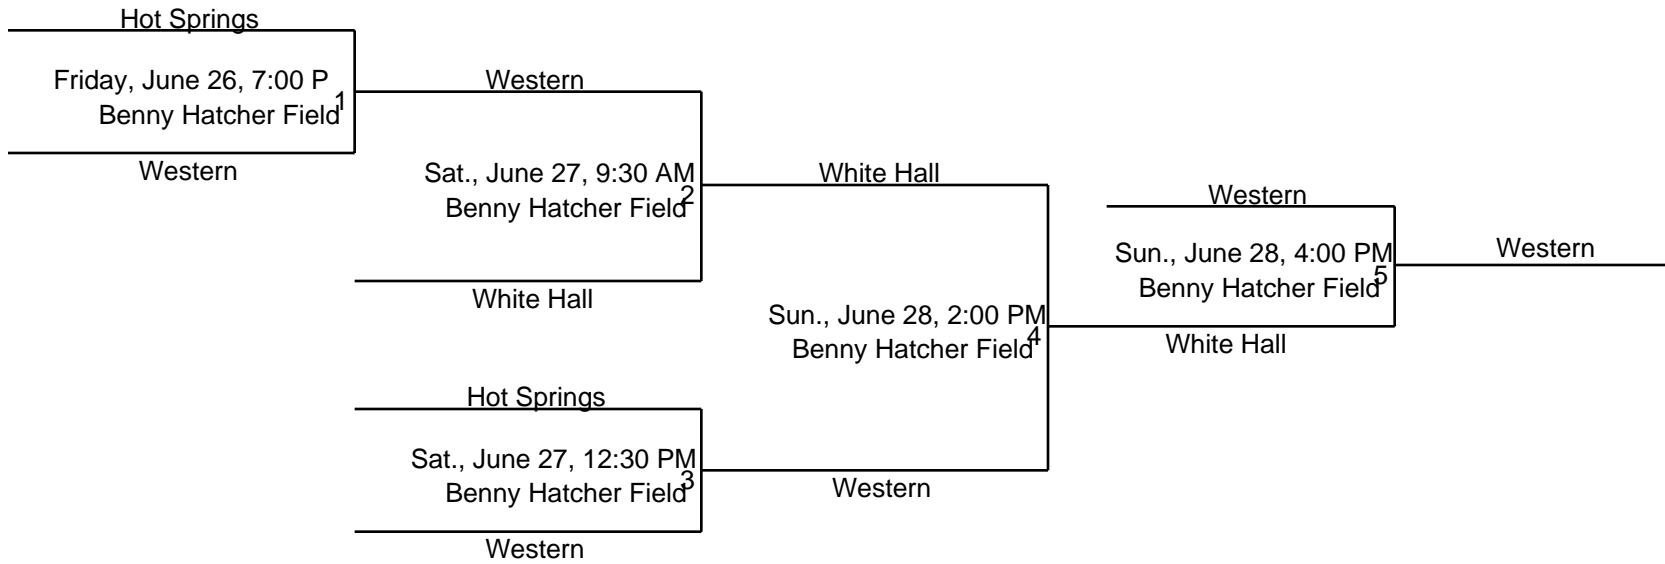

2009
Arkansas District 3
Little League Baseball, Inc
7 & 8 Year Old Pitching Machine
District Tournament

A Coin Toss will determine the Home Team.

All teams SHALL be at the Park ready to play 30 minutes before scheduled game time.

Tournament Hosted by: Pine Bluff Western Little League