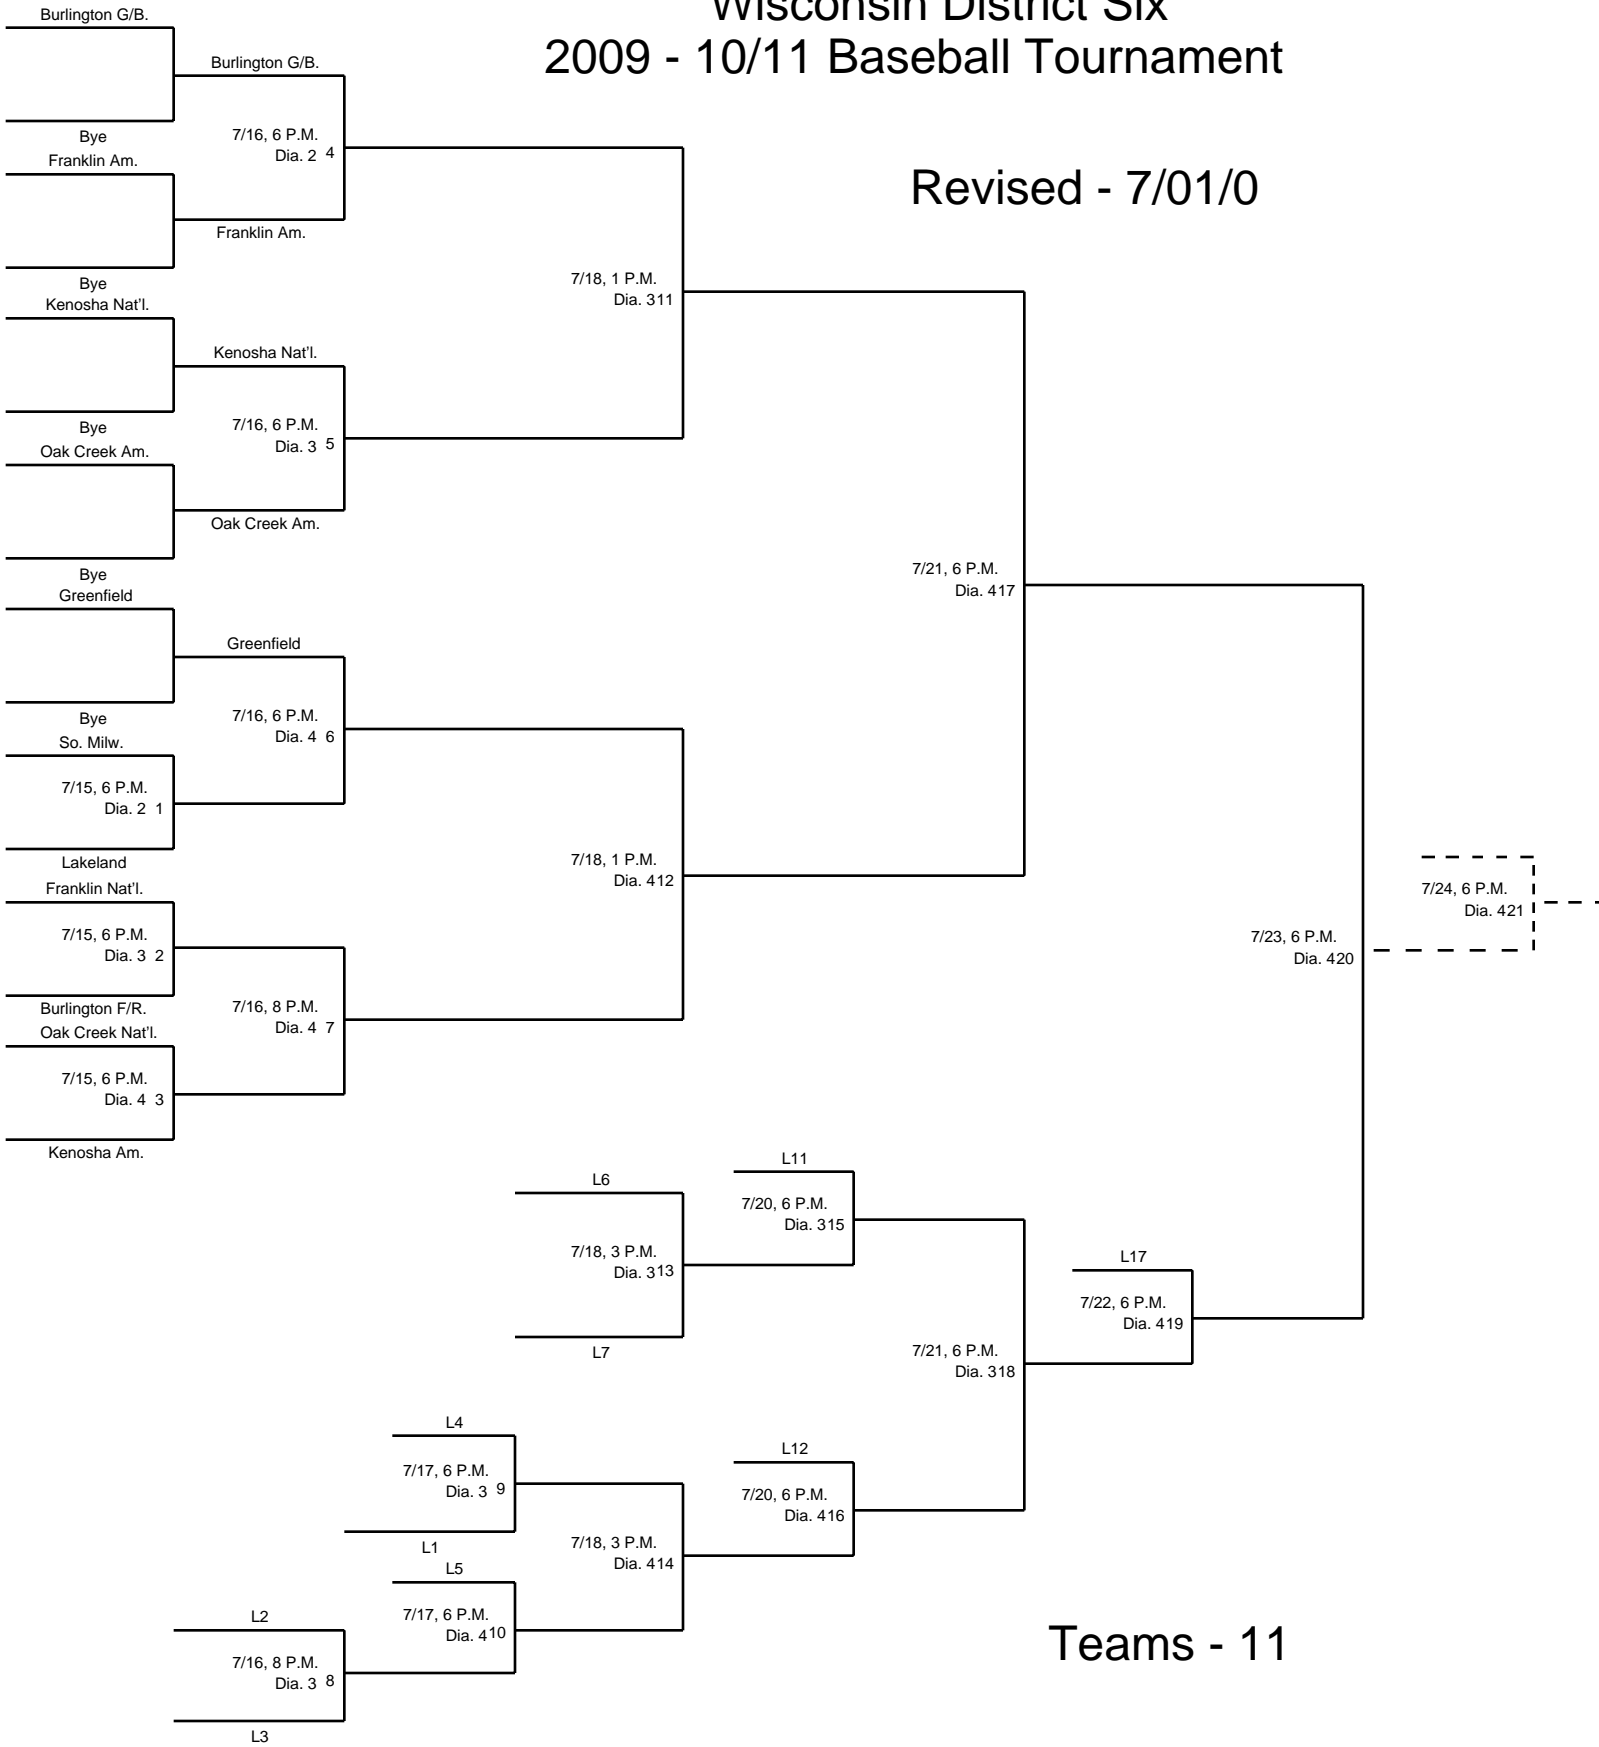

Wisconsin District Six 2009 - 10/11 Baseball Tournament

Revised - 7/01/0

Teams - 11