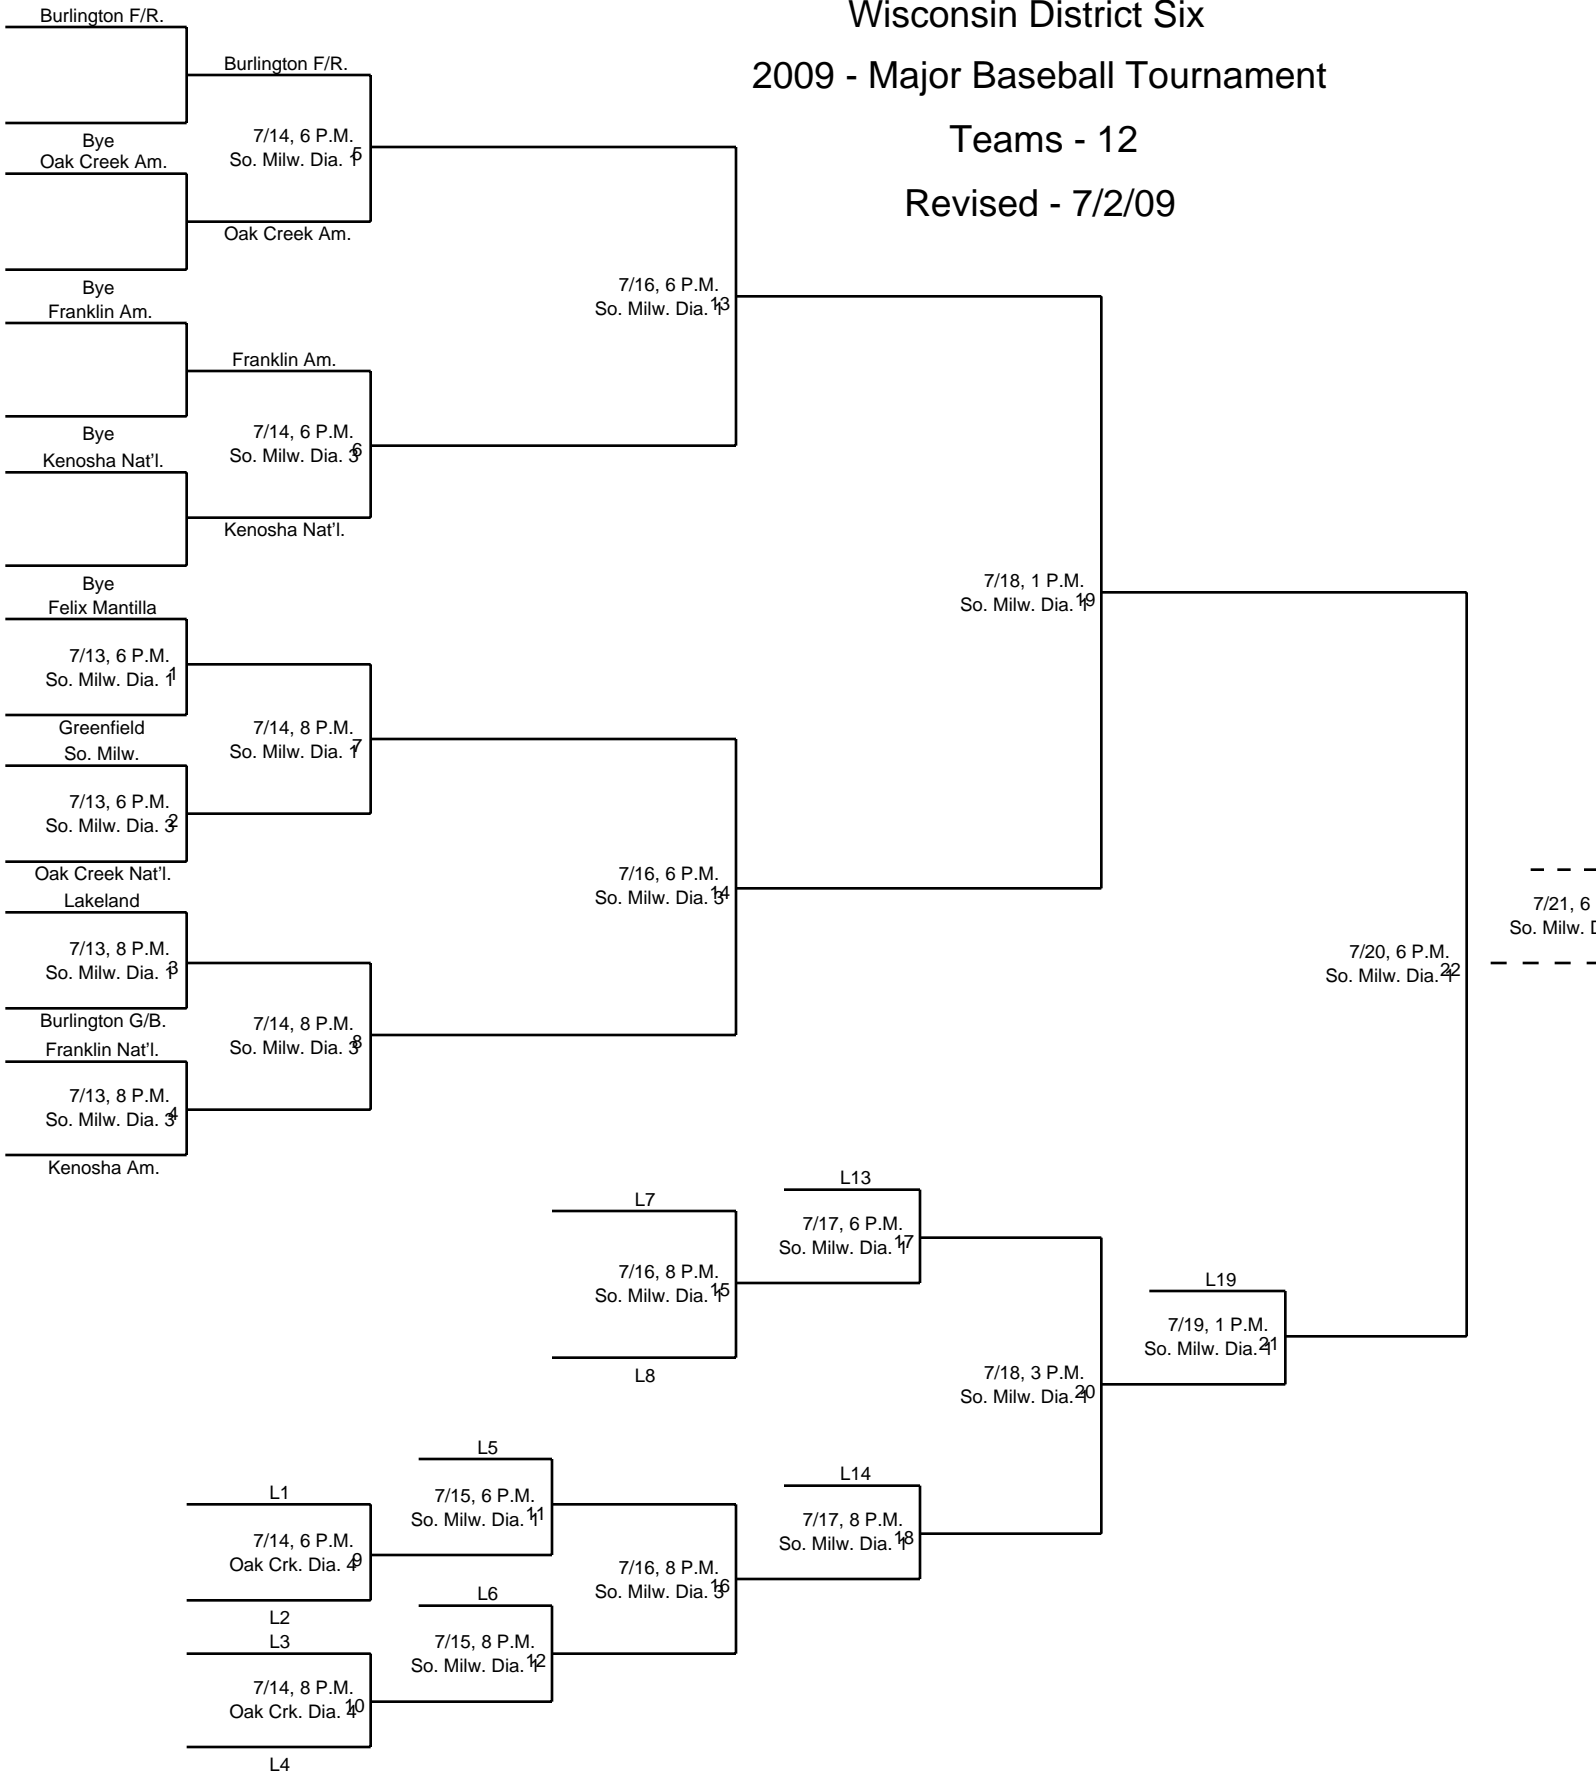

Wisconsin District Six 2009 - Major Baseball Tournament

Teams - 12

Revised - 7/2/09

P.M. 23