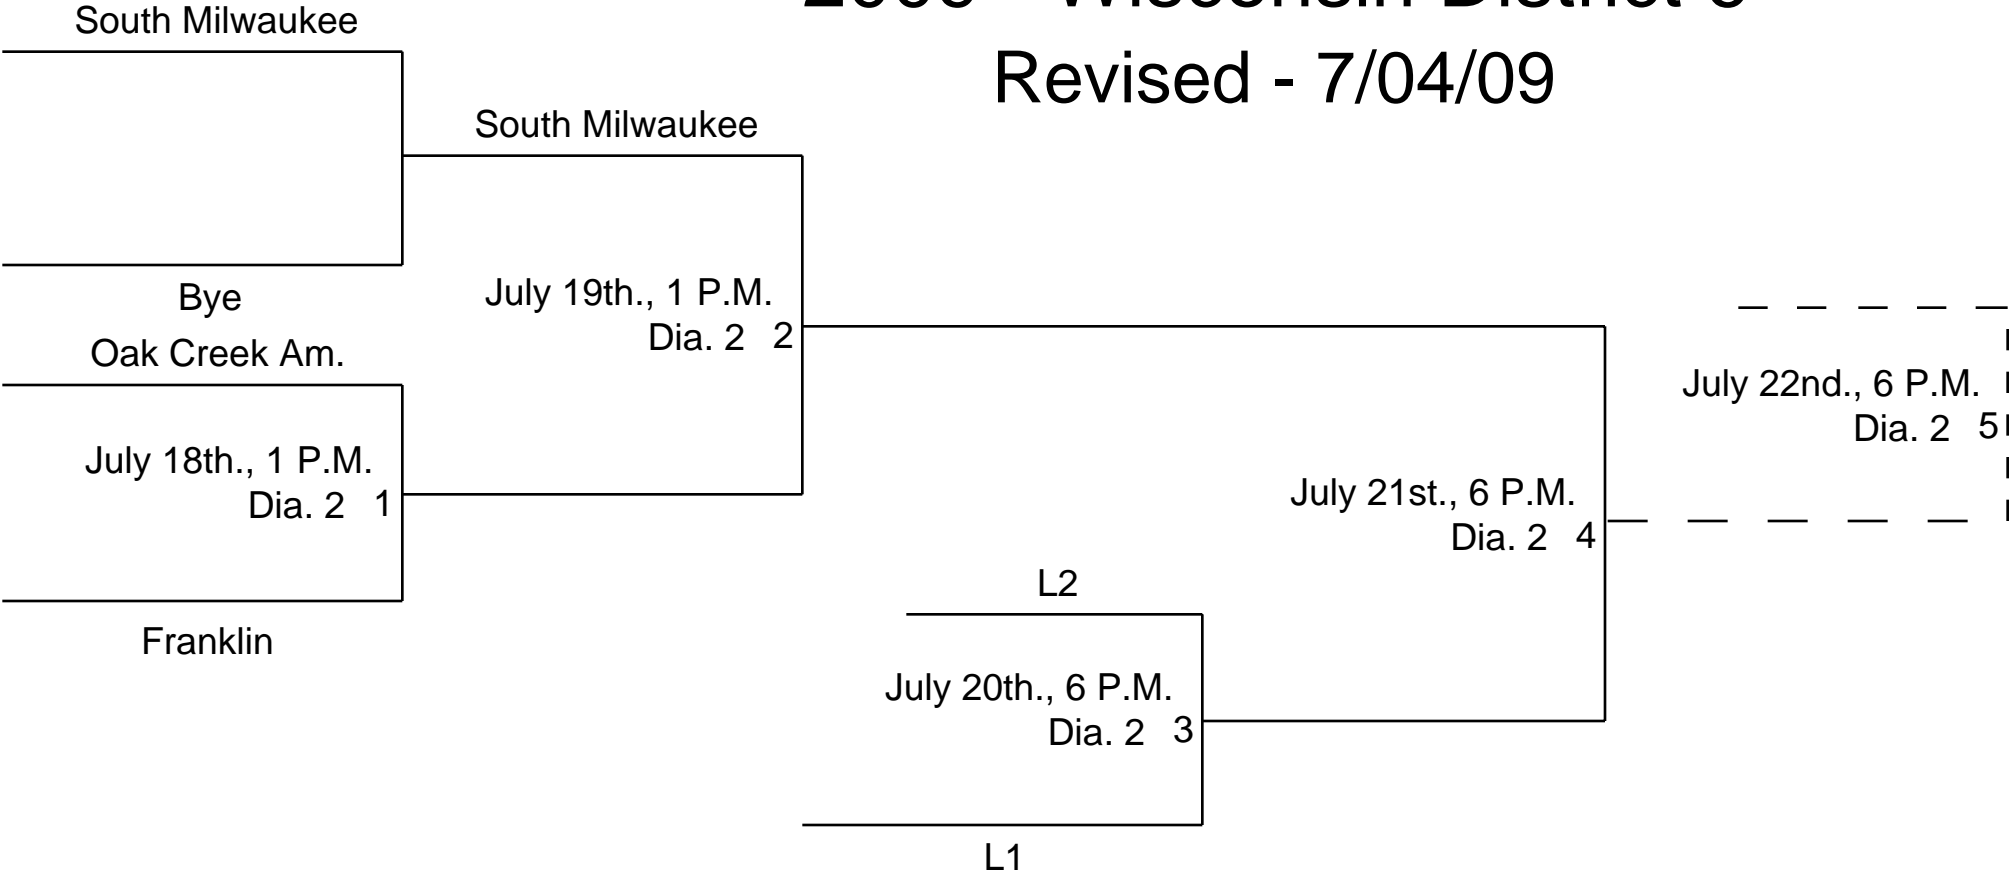

2009 - Wisconsin District 6 Revised - 7/04/09

Junior Softball Tournament

Host Site - South Milwaukee Little League
