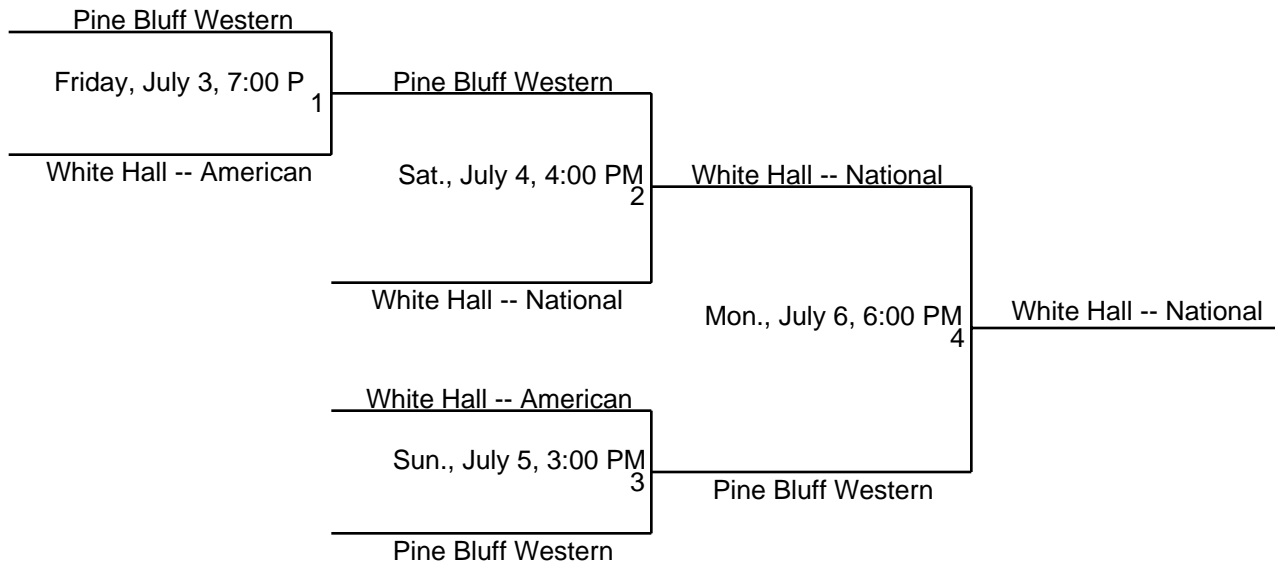

2009
Arkansas District 3
Little League Baseball, Inc.
Little League
District Tournament

A Coin Toss will determine Home Team.

All Teams Shall be at the Park ready to play 30 minutes before Scheduled Game Time.

Hosted by: Pine Bluff Western