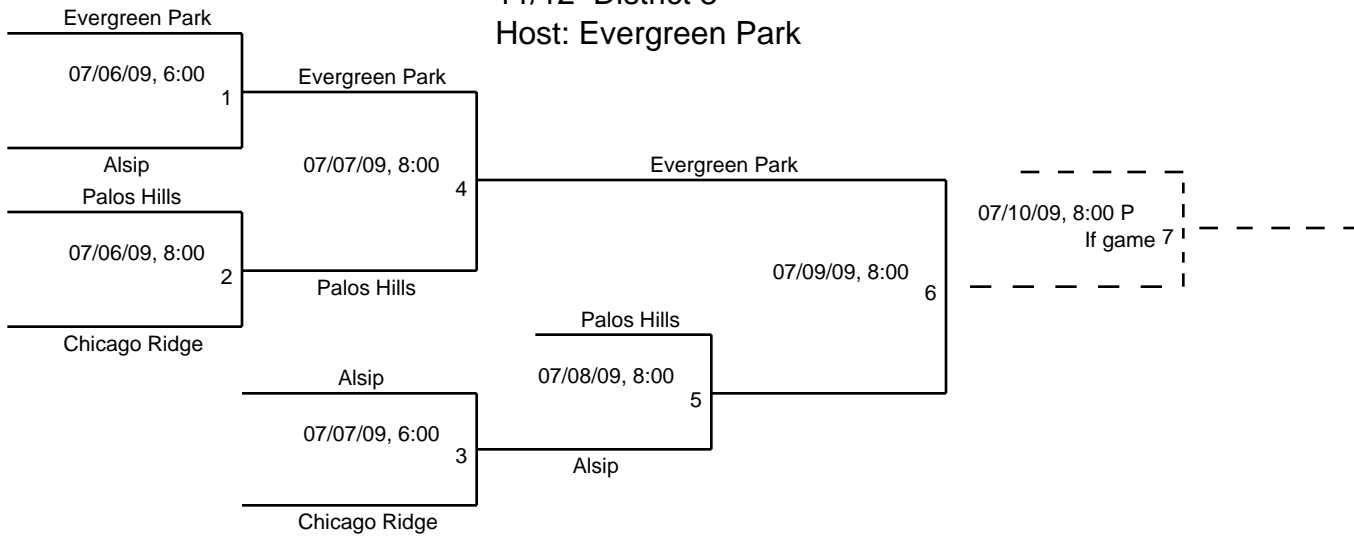

11/12 District 8
Host: Evergreen Park

You must show up for all games. Just because it is raining by you does not mean it is raining.
 Each team to bring two new balls per game.
 There is never Smoking on the field, or in the dugout.

A coin toss will be done prior to the start of the game to determine the home team.
 Home team occupies third base no exceptions

Updated tournament information at:
eteamz.com/ildistrict8