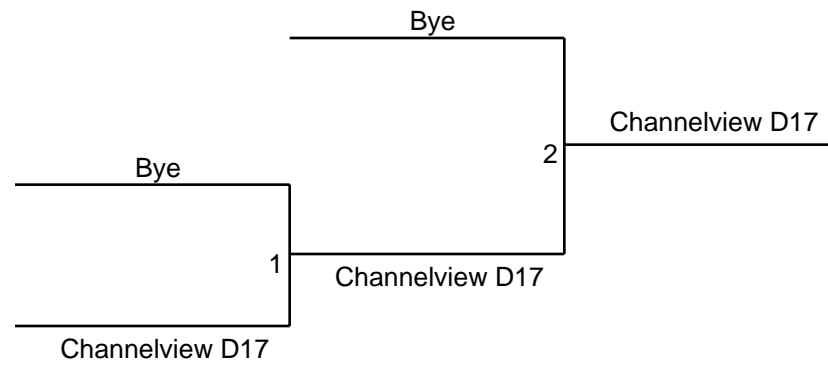

TEXAS EAST  
SECTION 2  
10-11 SOFTBALL  
2009 SOFTBALL TOURNAMENT

DISTRICT 17 ADVANCES TO TEXAS EAST STATE SOFTBALL TOURNAMENT