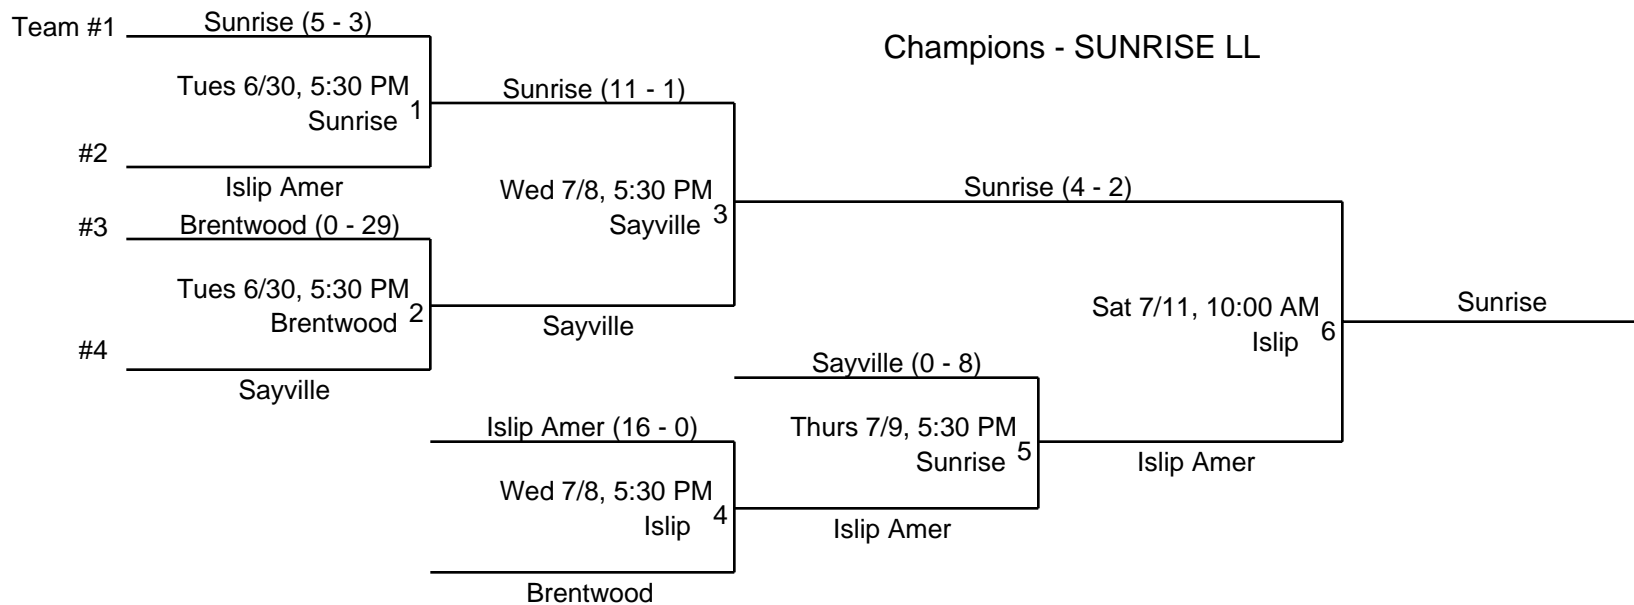

(12sb09)

**** OFFICIAL ****
Final Update - 7/11/09
1:30 PM

2009
Little League - NY District 35
11/12 Softball

examples:

L1 = loser of game 1

L3 = loser of game 3