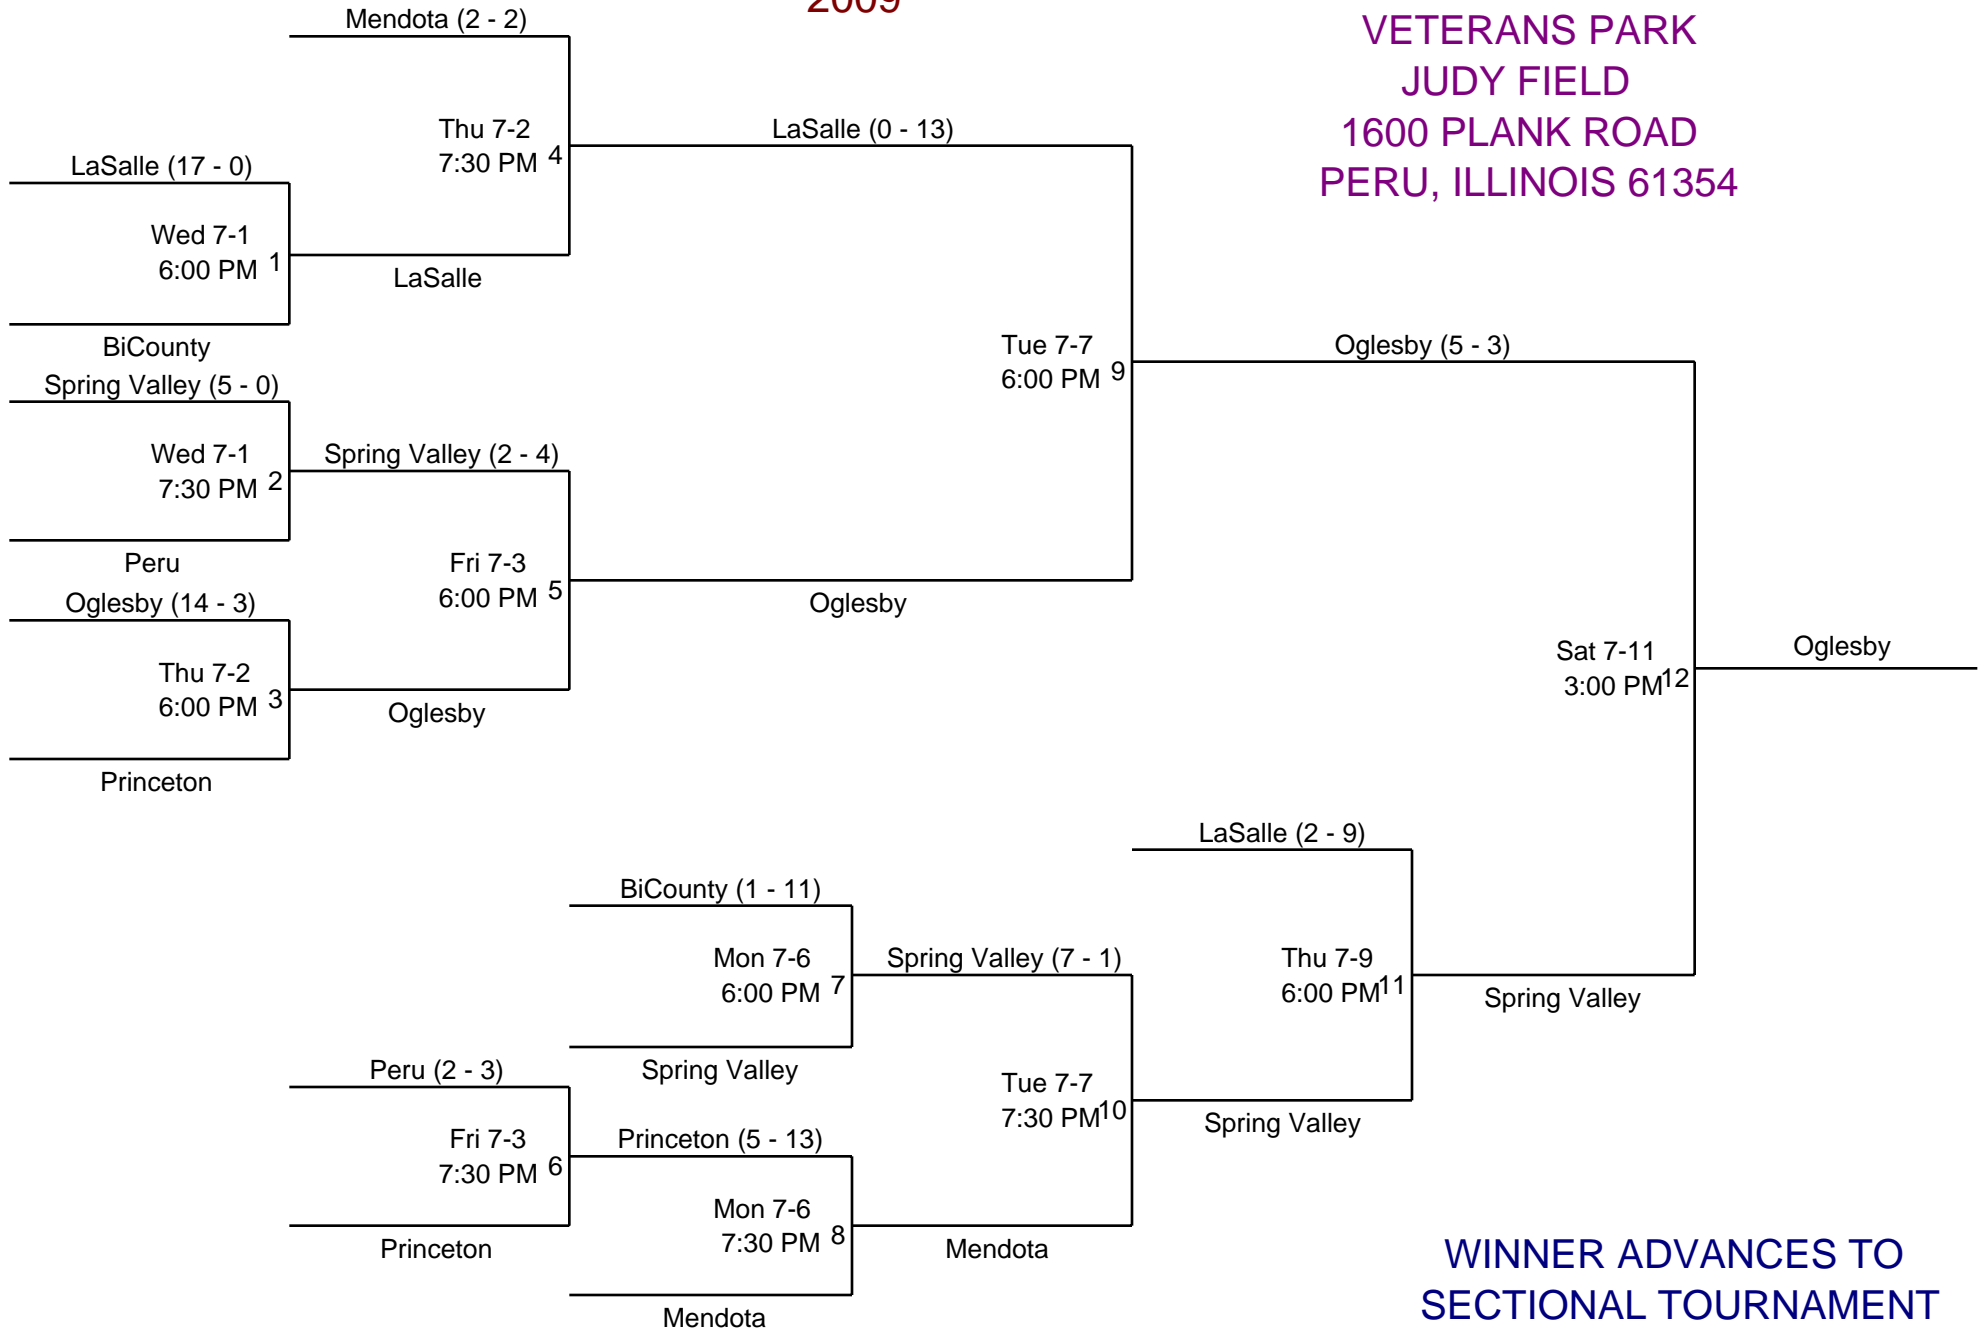

LITTLE LEAGUE SOFTBALL DISTRICT 20 2009

VETERANS PARK
JUDY FIELD
1600 PLANK ROAD
PERU, ILLINOIS 61354

WINNER ADVANCES TO
SECTIONAL TOURNAMENT
DISTRICT 9
BROOKFIELD NATIONAL