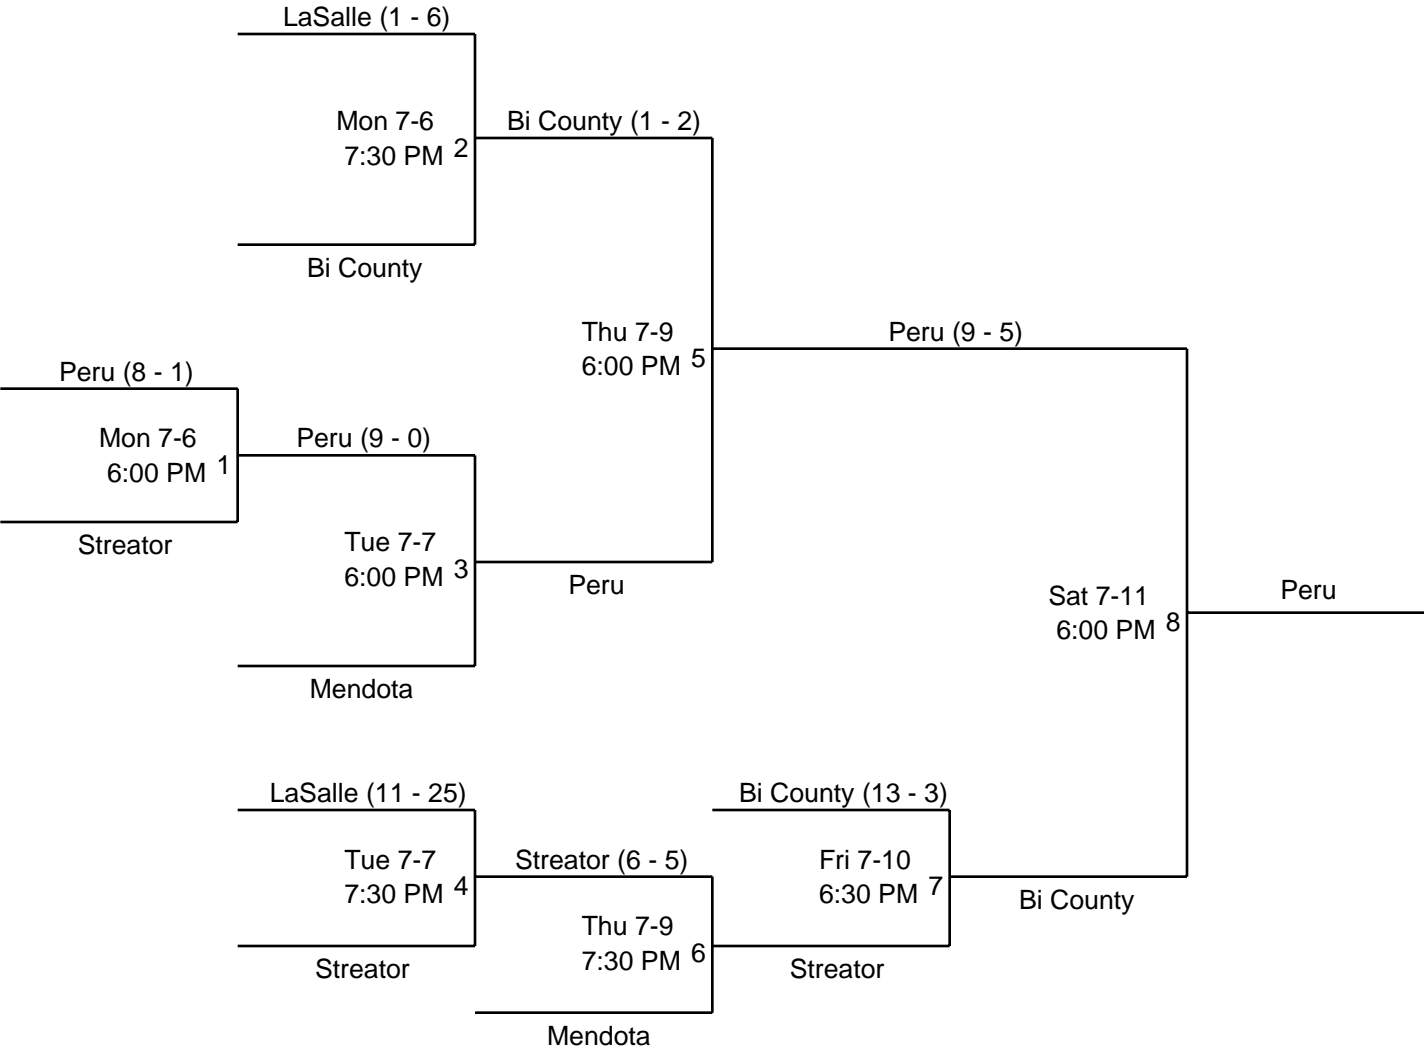

**SENIOR LEAGUE BASEBALL
DISTRICT 20
2009**

**KIRBY PARK
SPRING VALLEY, IL 61362**

**WINNER ADVANCES TO
SECTIONAL TOURNAMENT
OGLESBY, ILLINOIS**