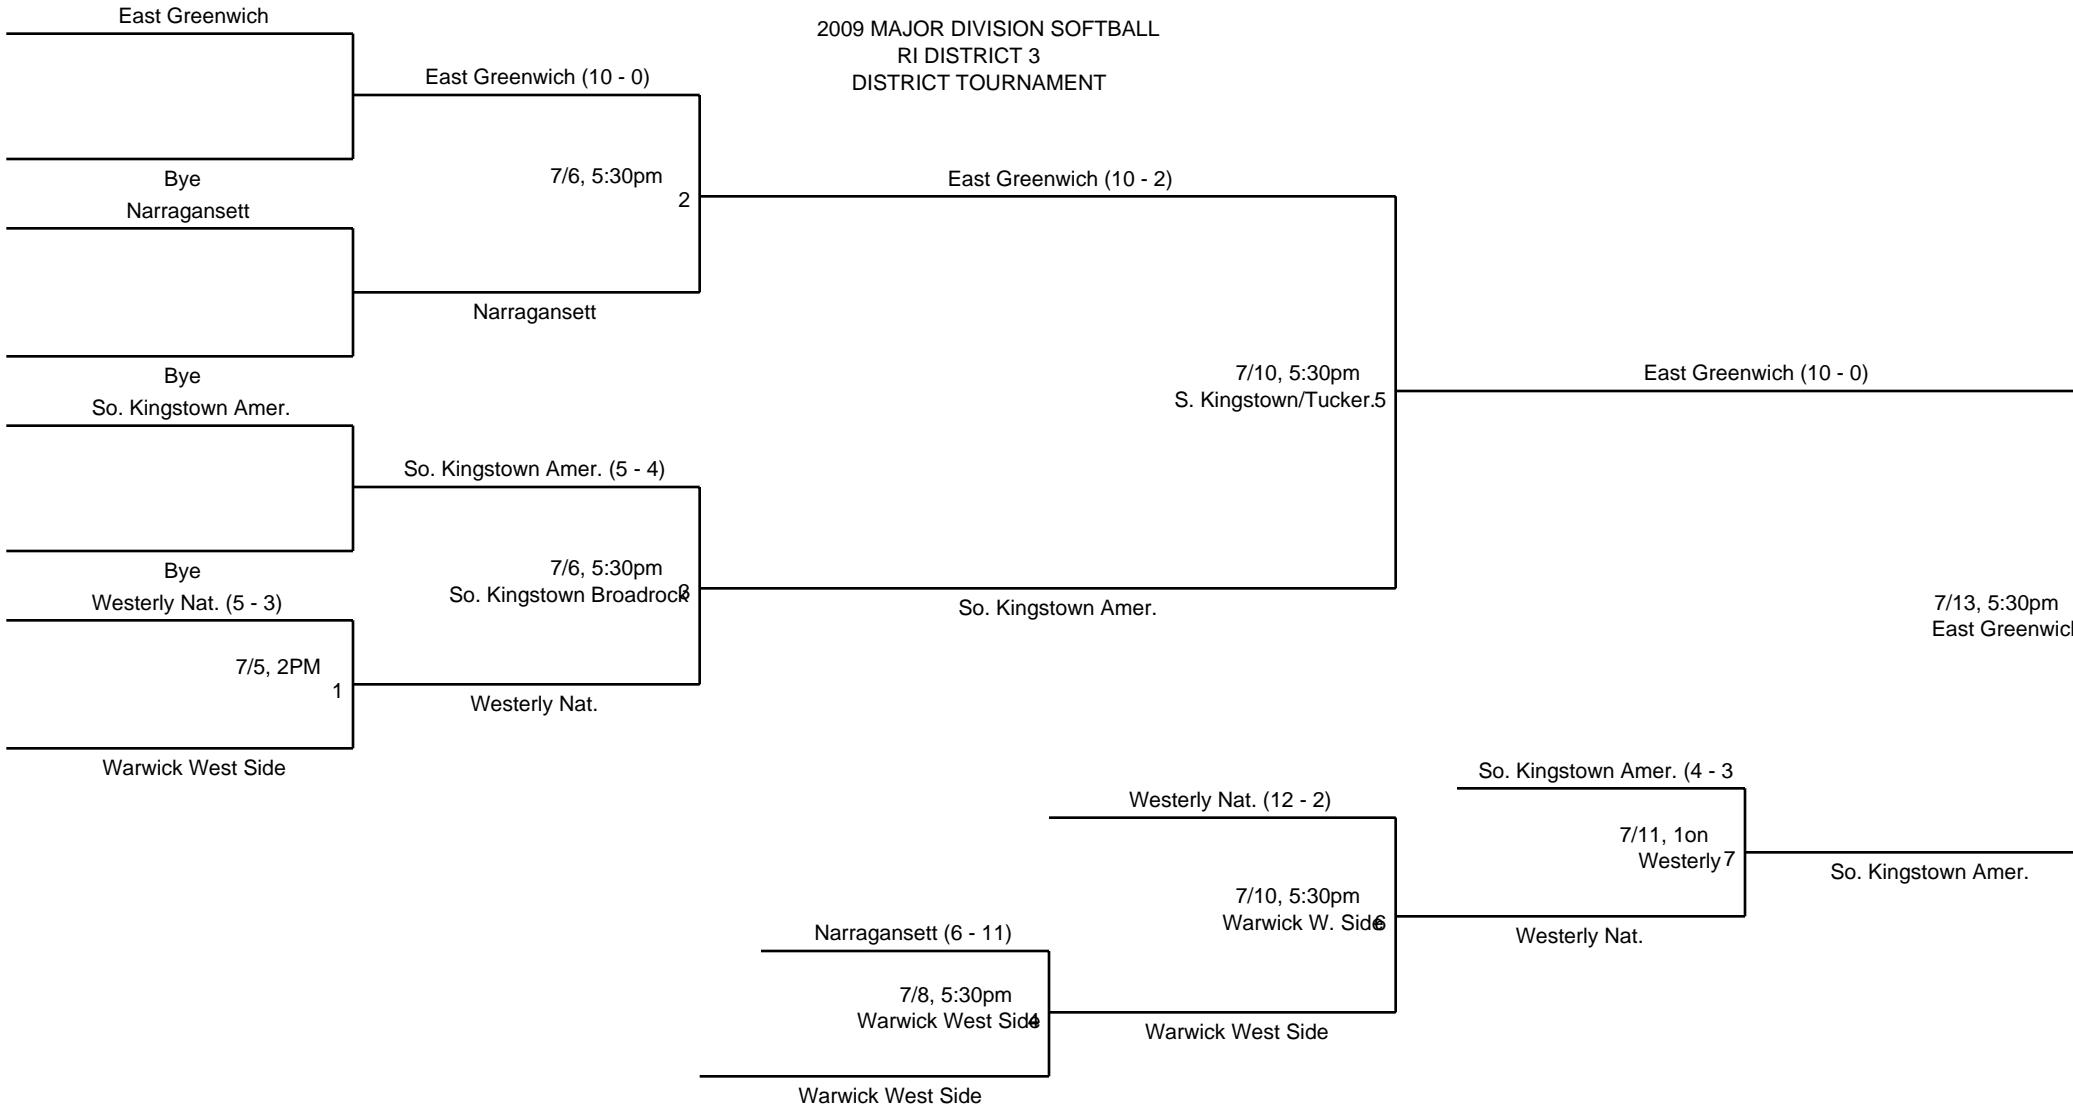

2009 MAJOR DIVISION SOFTBALL
RI DISTRICT 3
DISTRICT TOURNAMENT

All times and locations are subject to change

East Greenwich