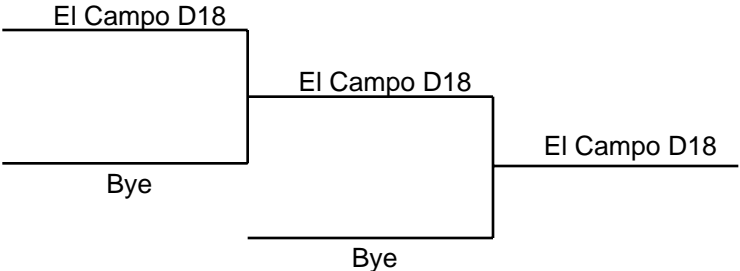

Big League Softball Section 4 East Texas TOURNAMENT

El Campo D18 advances to the Texas East State Tournament

Seguin D31 - as Host of the SW Regional Tournament, Seguin will automatic bye to SW Regional Tournament