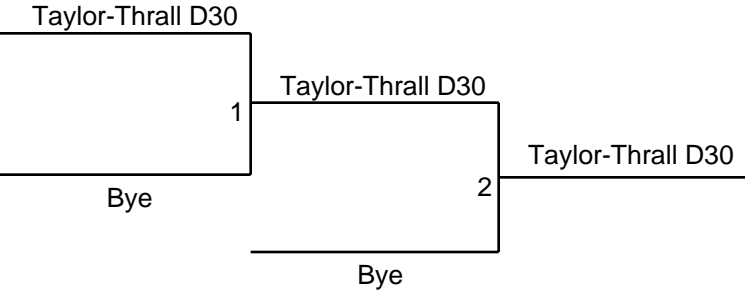

2009 SECTION 1 TEXAS EAST BIG LEAGUE SOFTBALL TOURNAMENT

SCORES-----eteamz.active.com/txea

Taylor-Thrall advances to Texas East State Tournament