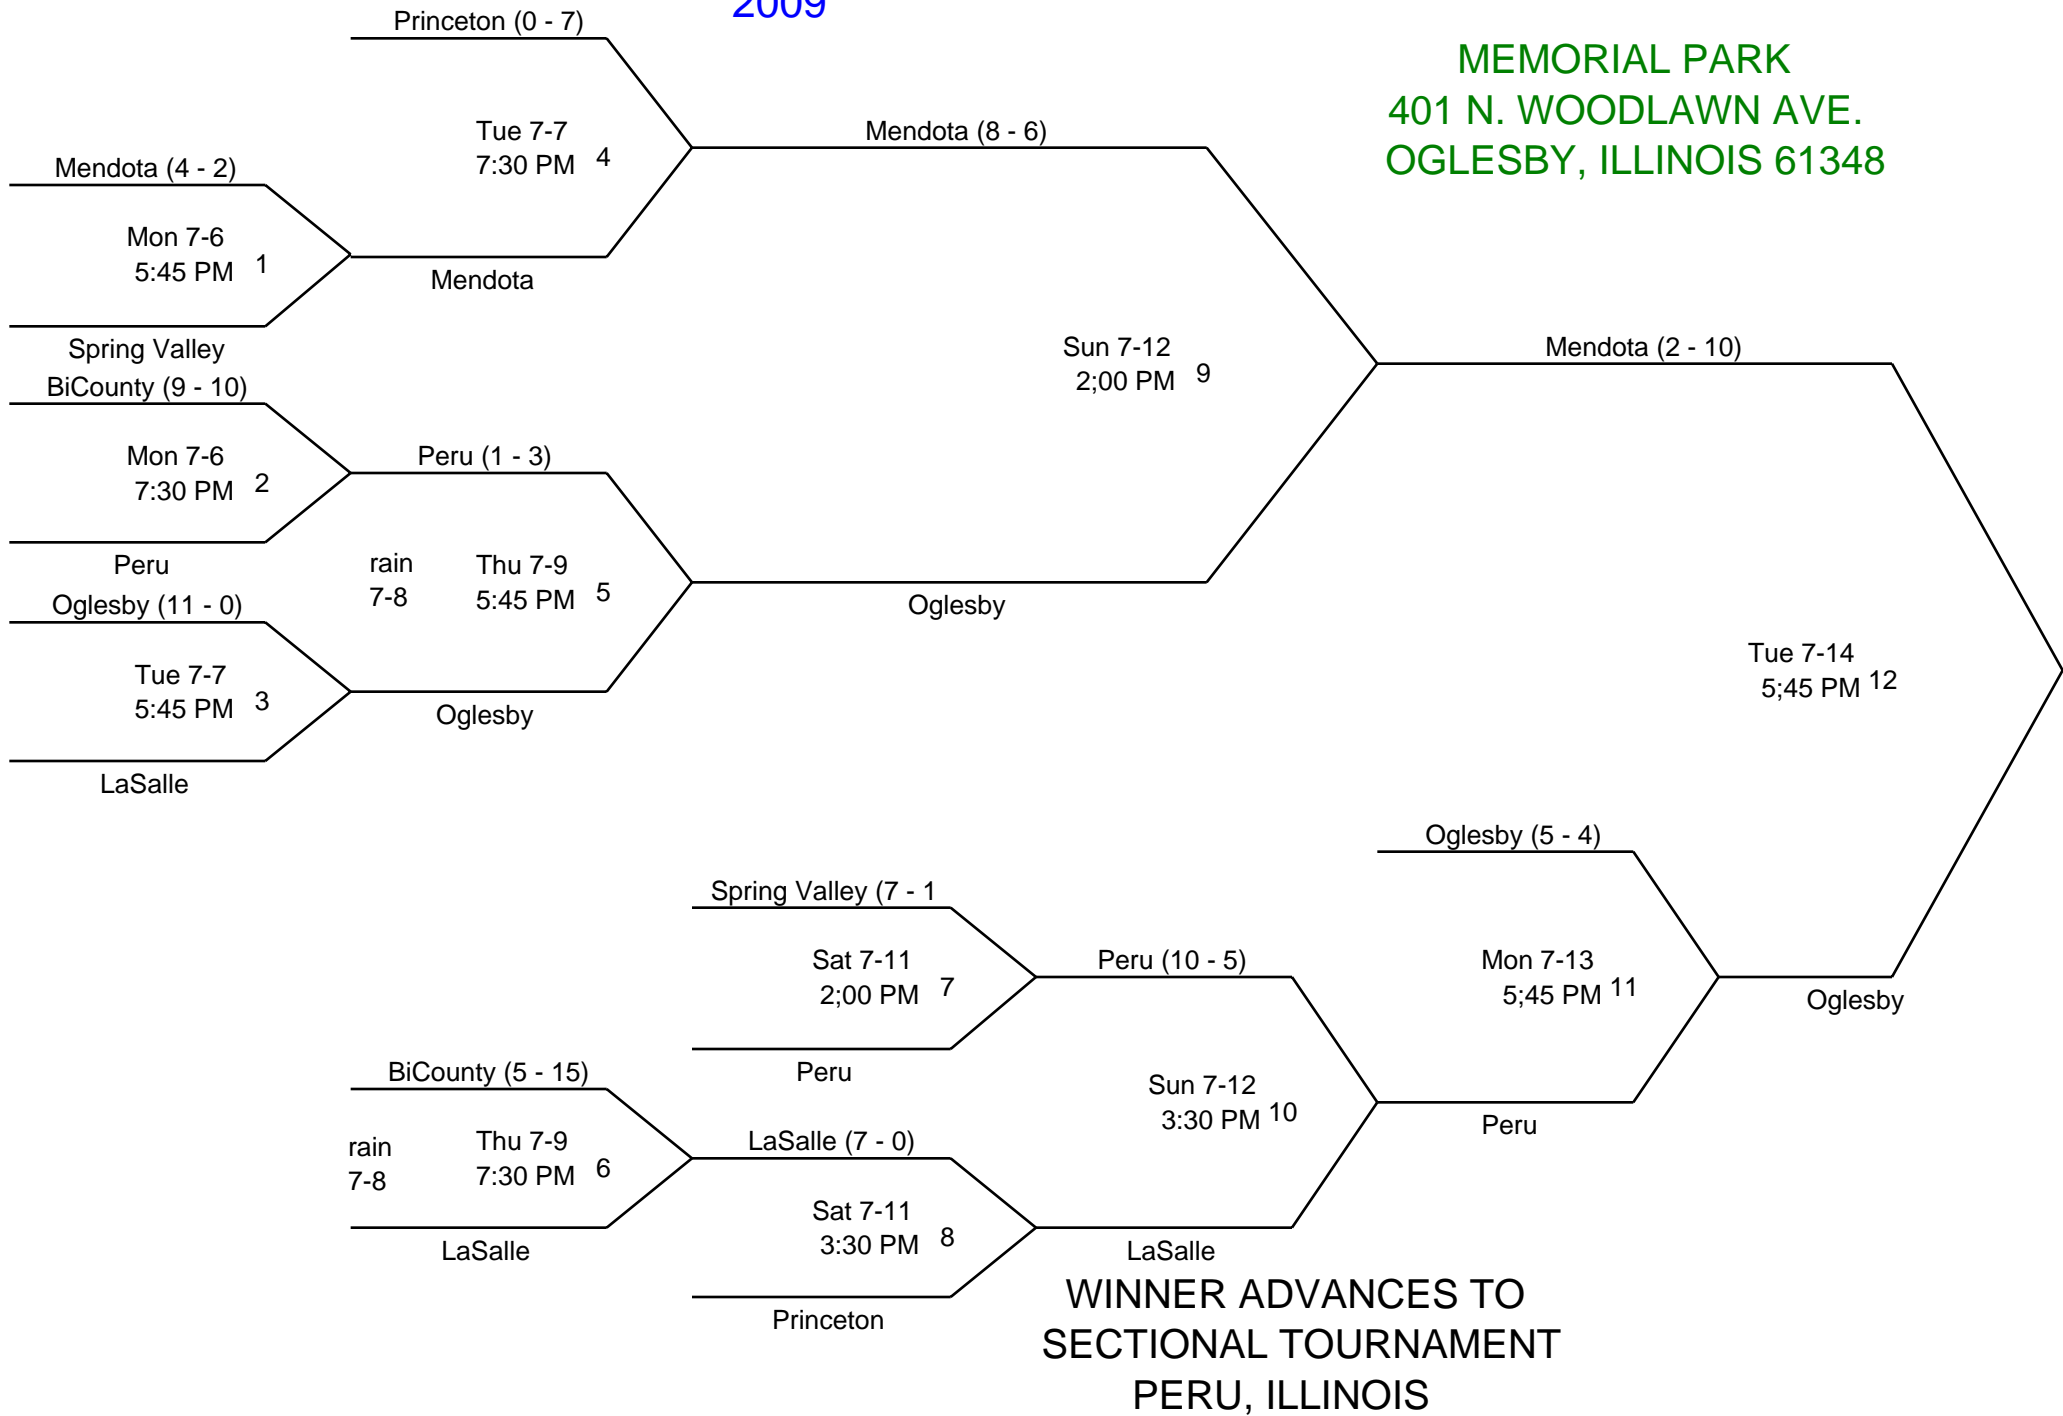

**JUNIOR LEAGUE SOFTBALL
DISTRICT 20
2009**

**MEMORIAL PARK
401 N. WOODLAWN AVE.
OGLESBY, ILLINOIS 61348**

Oglesby (7 - 4)

Wed 7-15
5:45 PM 13

Mendota

Oglesby